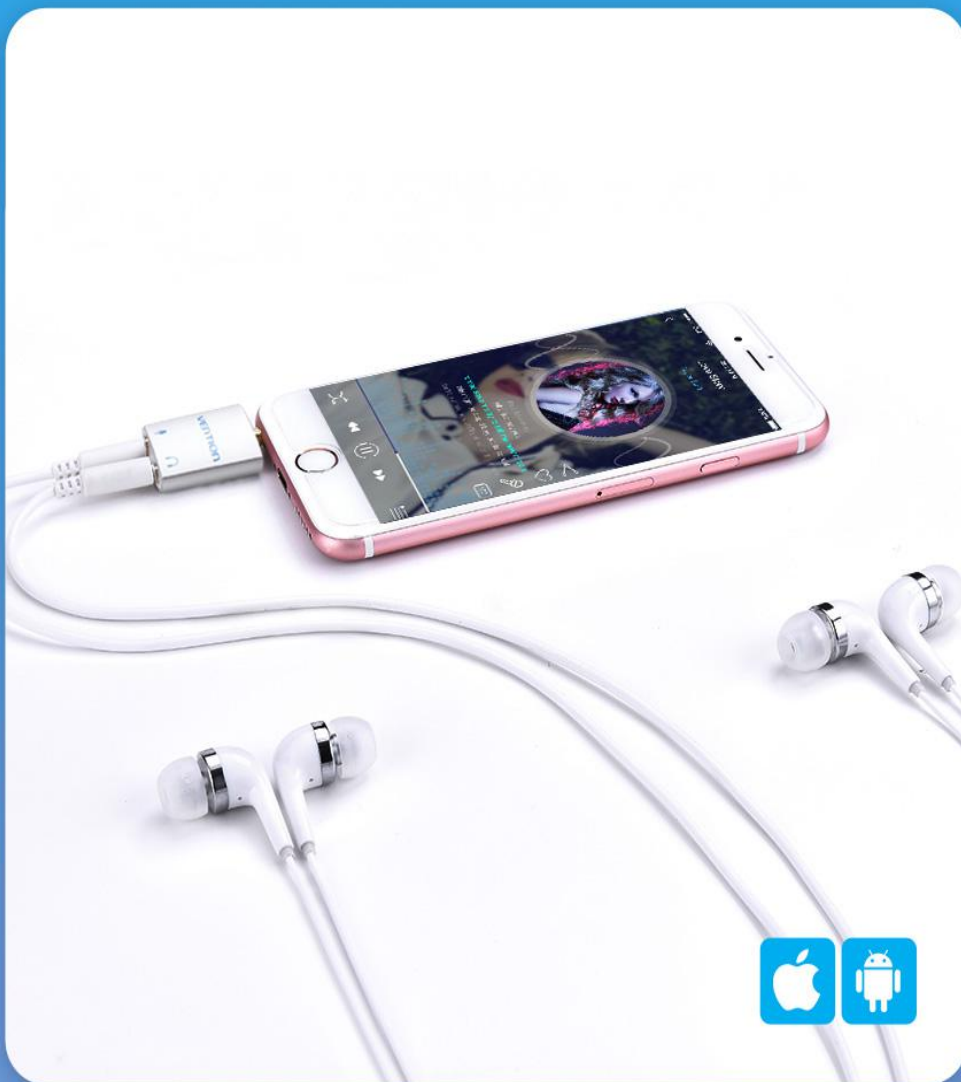

Computer/cellphone connect to earphone & microphone

Aluminum Alloy Shell

Gold-plated Interface

OMTP&CTIA Compatible

Aluminum Alloy Shell

Sturdy & durable

Compatible With OMTP & CTIA

Take the best of OMTP & CITA Android & Apple earphones

3.5 Male to Earphone & Microphone Female

Cellphone Connect to Microphone

More convenient for live webcast/karaoke

Connect to Headphone

Online game & video chat

Applicable Equipment

3.5 male to earphone & cellphone female