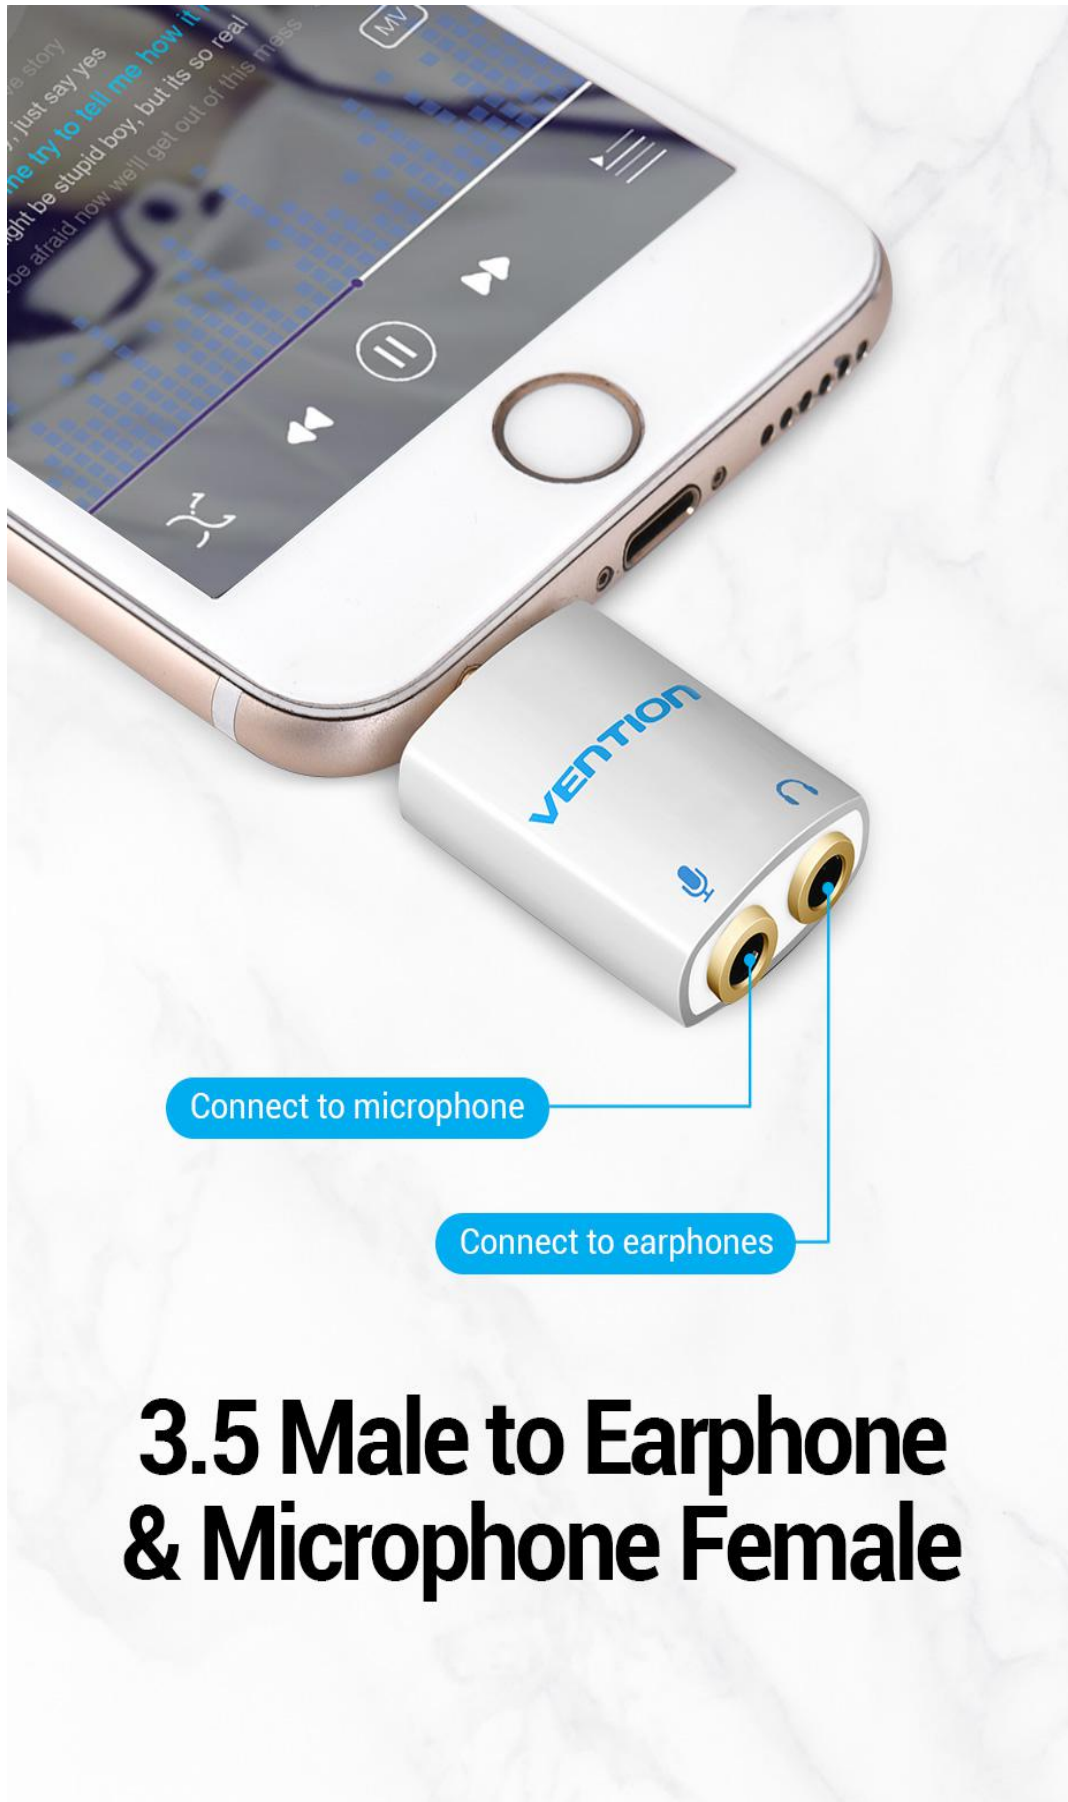

VENTION®
For your audio visual enjoyment

Audio Splitter with Separated Audio and Microphone Port Slivery

Gold-plated

Gold-plated Interface

Anti-oxidation & corrosion resistance
Clear and stable sound

3.5mm Male to 2*3.5mm Female Adapter

Computer/cellphone connect to earphone & microphone

Aluminum Alloy Shell

Gold-plated Interface

OMTP&CTIA Compatible

Aluminum Alloy Shell

Sturdy & durable

Compatible With OMTP & CTIA

Take the best of OMTP & CITA Android & Apple earphones

3.5 Male to Earphone & Microphone Female

Cellphone Connect to Microphone

More convenient for live webcast/karaoke

Connect to Headphone

Online game & video chat

Applicable Equipment

3.5 male to earphone & cellphone female

Easy to carry

Product Parameters

Brand: Vention

Shell: Aluminum Alloy

Name: 4 Pole 3.5mm Male to 2*3.5mm Female Audio Adapter

Model: BDBW0

Warranty: 1 Year

Color: Silvery