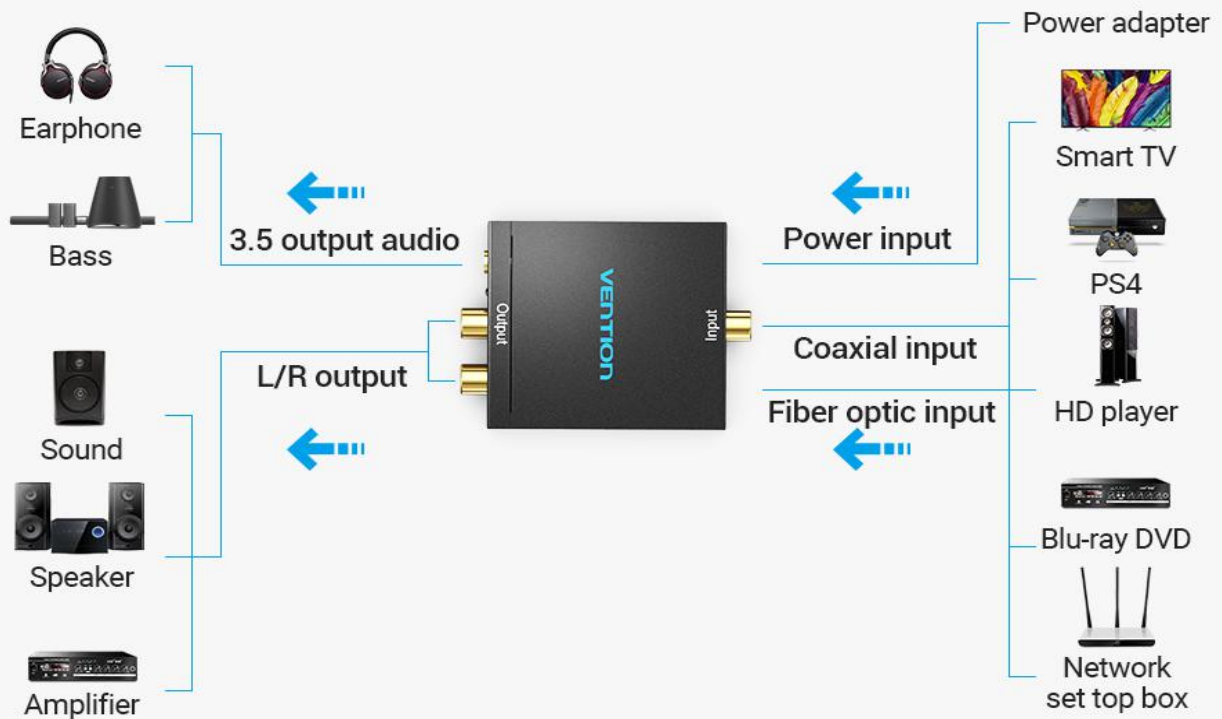

03 5V/1A
Independent power supply

04 Metal shell
Power indicator

05 Plug and play
No delay

Interface / Connection Diagram & Applicable Equipment

Fiber/coaxial interface to the old stereo on the smart TV

Note: When the device has both fiber and coaxial interfaces it is recommended to select the fiber input first.

High Fidelity Stereo Surround Sound

Note: All data are from Vention laboratory.

Open the Hearing Feast

Electronic noise
reduction technolog

Signal gain
technology

Master Chip

192KHz
Sound sampling rate

8:2
S/PDIF

24bit
Noise reduction

No Need
to Install
Drivers

5V/1A Power Adapter For Free

Metal Case Small and Portable

Good heat dissipation

Durable

Anti-interference

Red Power Indicator Design

Gold-plated Interface

Anti-oxidation

Pluggable

Preservative

Product Parameters

Brand	Vention
Name	Optical Fiber/Coaxial Digital Audio to RCA Analog Audio Converter
Model	BDFB0
Color	Black
Connector	Fiber, Coaxial, RCA (L / R), 3.5mm Female
Interface	Gold-plated
Transmission Direction	(Fiber, Coaxial) (RCA (L / R), 3.5mm Female)
Shell	Metal
Power Supply	DC 5V/1A
Warranty	1 Year
Packing	Color Box