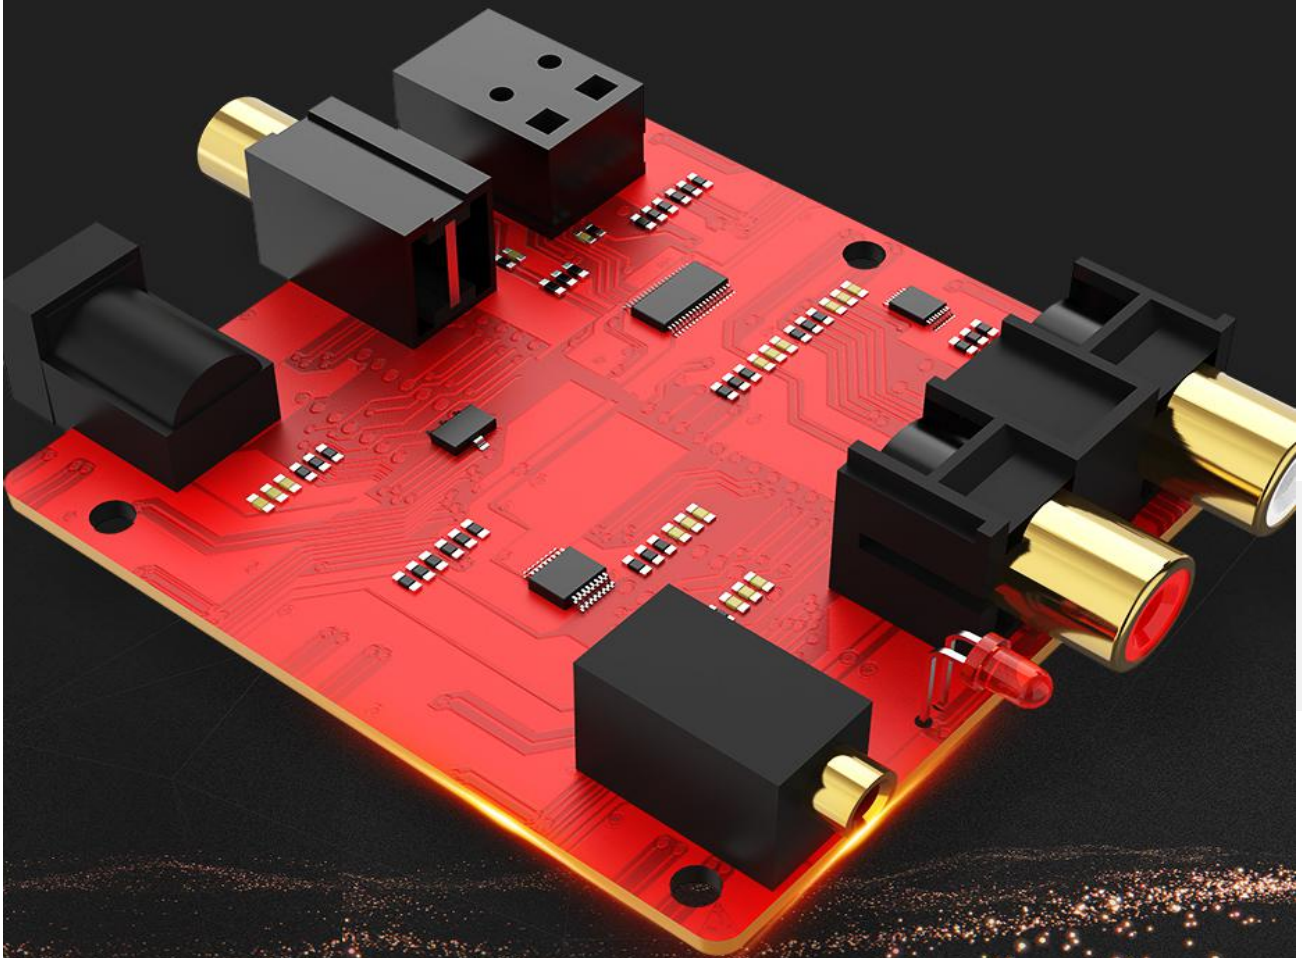

03 5V/1A
Independent power supply

04 Metal shell
Power indicator

05 Plug and play
No delay

Interface / Connection Diagram & Applicable Equipment

Fiber/coaxial interface to the old stereo on the smart TV

Note: When the device has both fiber and coaxial interfaces it is recommended to select the fiber input first.

High Fidelity Stereo Surround Sound

Note: All data are from Vention laboratory.

Open the Hearing Feast

Electronic noise
reduction technolog

Signal gain
technology

Master Chip

192KHz
Sound sampling rate

8:2
S/PDIF

24bit
Noise reduction

No Need
to Install
Drivers

5V/1A Power Adapter For Free

Metal Case Small and Portable

Good heat dissipation

Durable

Anti-interference

Red Power Indicator Design

Gold-plated Interface

Anti-oxidation

Pluggable

Preservative

Product Parameters

Brand	Vention
Name	Optical Fiber/Coaxial Digital Audio to RCA Analog Audio Converter
Model	BDFB0
Color	Black
Connector	Fiber, Coaxial, RCA (L / R), 3.5mm Female
Interface	Gold-plated
Transmission Direction	(Fiber, Coaxial) (RCA (L / R), 3.5mm Female)
Shell	Metal
Power Supply	DC 5V/1A
Warranty	1 Year
Packing	Color Box