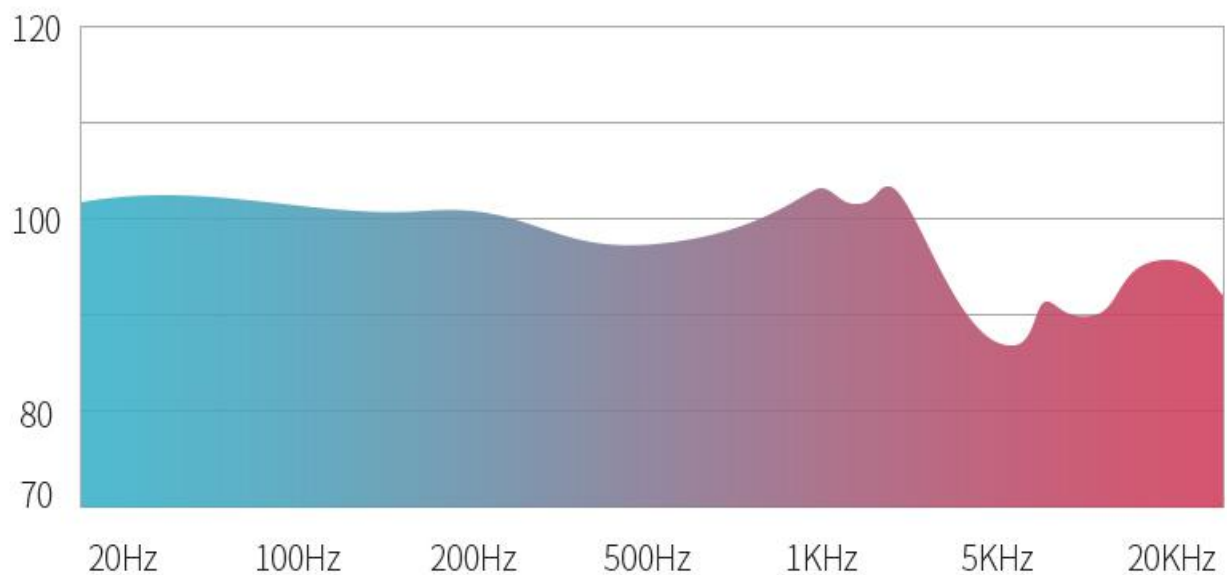

Is your audio cable long enough

Solve distance problems
by 3.5mm extension
cable on both sides

Home stereo connected by wiring

Connected with amplifier and stereo

More convenient to listen music

Earphone connected with phone or PC

3.5mm Gold Plated Interface

Anti-oxidation & play-resisting

Tinned Copper Conductor

Keep stable transmission of audio

Aluminium Shell

Anti-oxidation, anti-corrosion, durability

Product Description

Brand: Vention	Shell Material: Alluminum alloy
Name: 3.5mm audio extension cable	Jacket Material: TPE
Model: BFABY	Cable OD: 3.5mm
Appearance Color: Black	Cable Length: 30cm
Interface Type: 3.5mm female interface	AWG: 26AWG
Interface Process: Gold plated	Product Warranty: 1 year
Conductor Material: Tinned copper	Packaging: PE bag