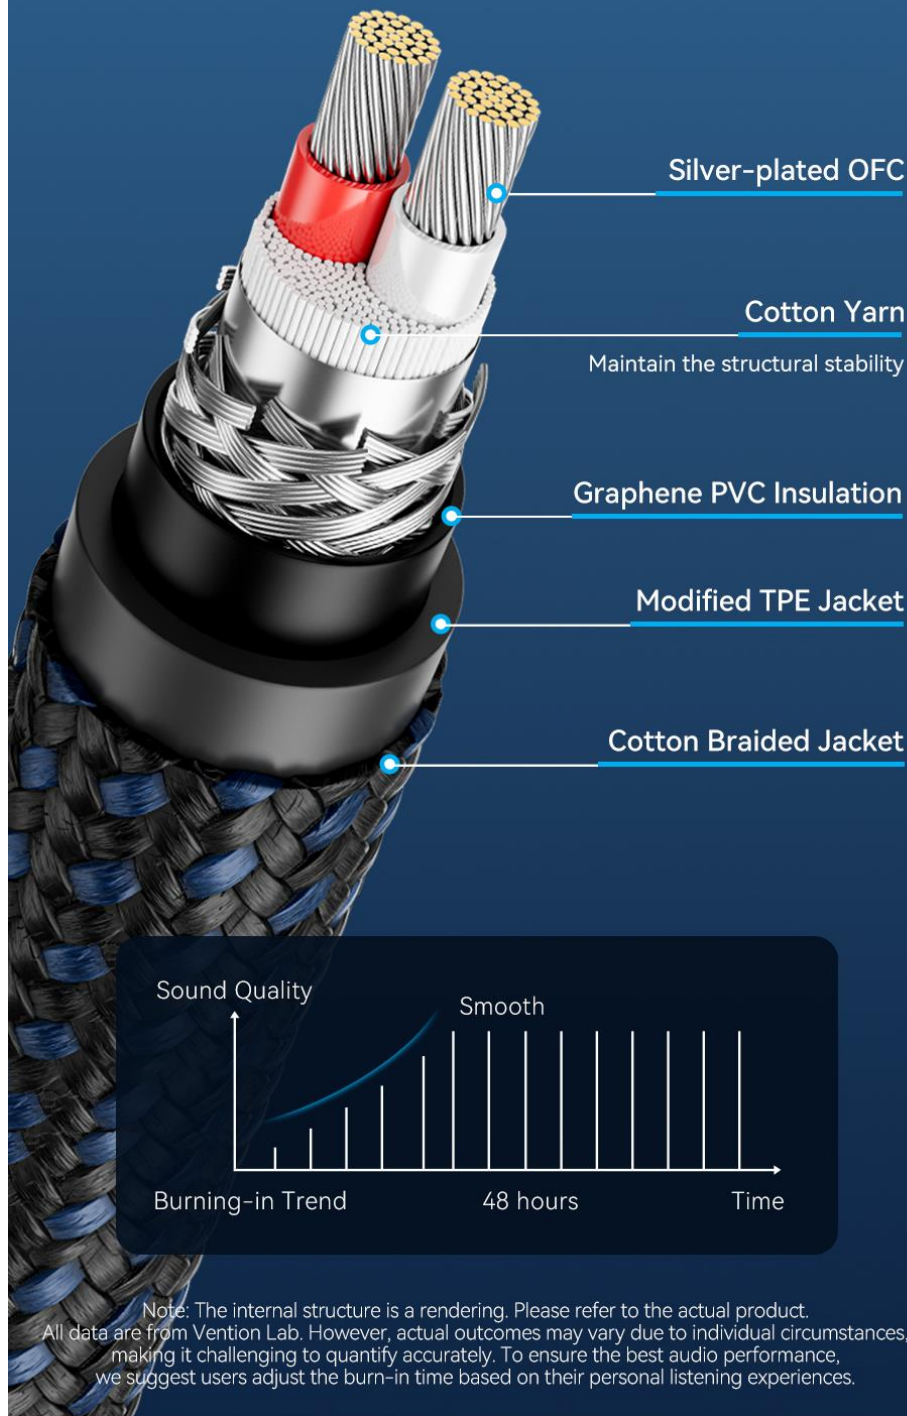

Balanced cables have a separate braided shield to provide additional resistance to interference without modulating the interference into the signal. This prevents ground loop issues.

Note: The internal structure is a rendering. Please refer to the actual product.

Quality Construction

Constructed with thick, heavy gauge wires, these cables offer superior durability and exceptional signal conductivity.

Note: The internal structure is a rendering. Please refer to the actual product. All data are from Vention Lab. However, actual outcomes may vary due to individual circumstances, making it challenging to quantify accurately. To ensure the best audio performance, we suggest users adjust the burn-in time based on their personal listening experiences.