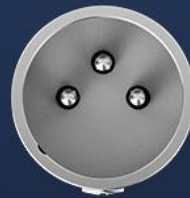

8mm

Thickened OD

Universal Compatibility

Double-check the connectors
before purchasing

XLR Female

XLR Male

Sound card

Mixer

Brand	Vention
Name	XLR Male to XLR Female Microphone Cable (Hi-Fi)
Model	BLA
Color	Blue
Interface	XLR Male/XLR Female
Conductor	4N silver-plated oxygen-free copper
Shell	Brass + Resin
Shielding	Aluminum foil + Metal braid
Insulation	Graphene PVC
Jacket	TPE (modified) + Cotton braided
Length	1 m - 10 m
Warranty	1 year
Packaging	Gift box