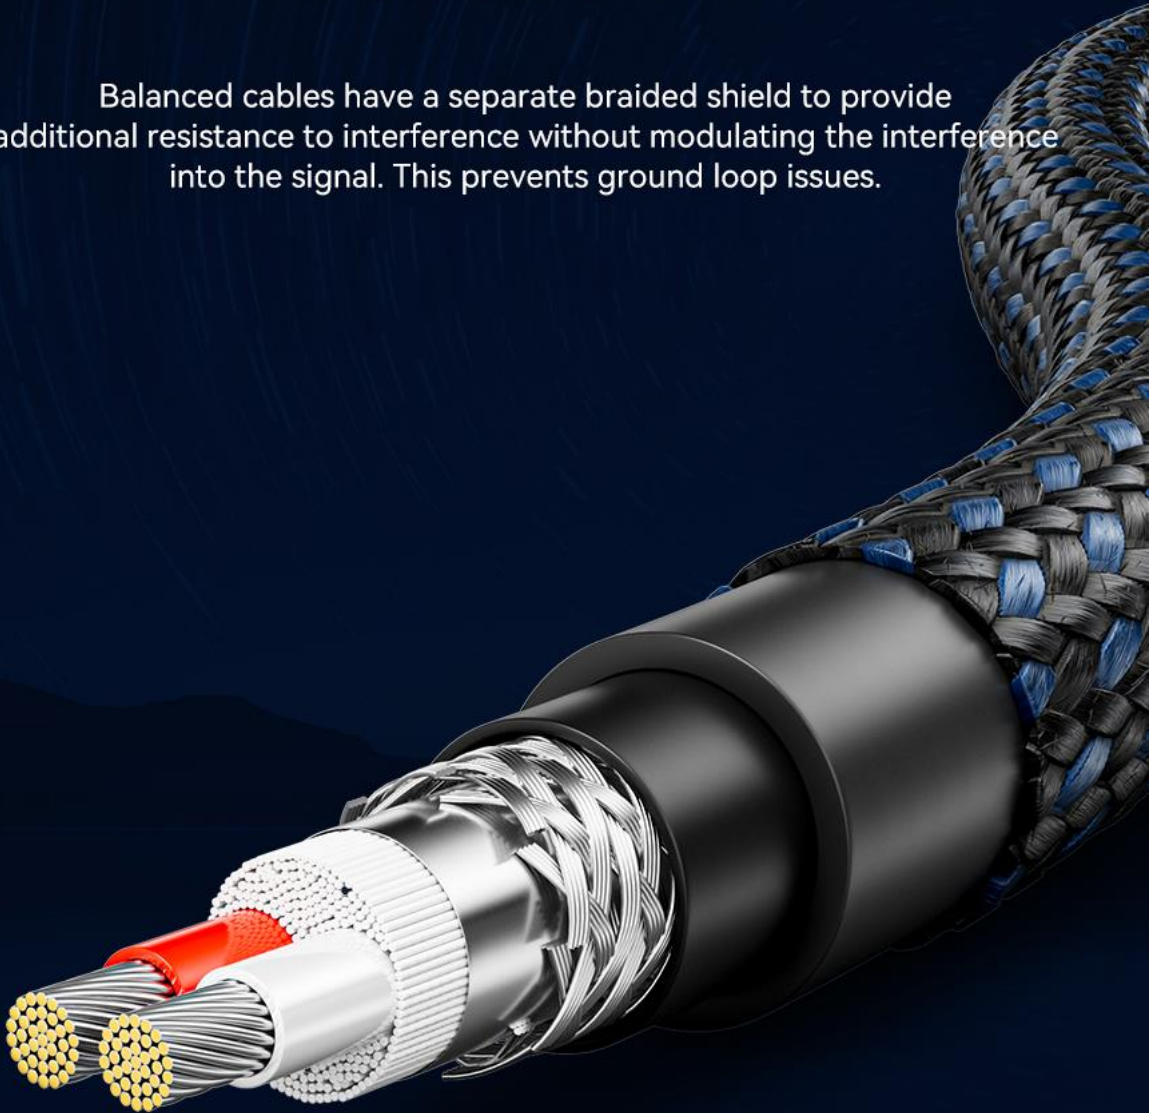

Balanced cables have a separate braided shield to provide additional resistance to interference without modulating the interference into the signal. This prevents ground loop issues.

Note: The internal structure is a rendering. Please refer to the actual product.

Quality Construction

Constructed with thick, heavy gauge wires, these cables offer superior durability and exceptional signal conductivity.

Note: The internal structure is a rendering. Please refer to the actual product. All data are from Vention Lab. However, actual outcomes may vary due to individual circumstances, making it challenging to quantify accurately. To ensure the best audio performance, we suggest users adjust the burn-in time based on their personal listening experiences.