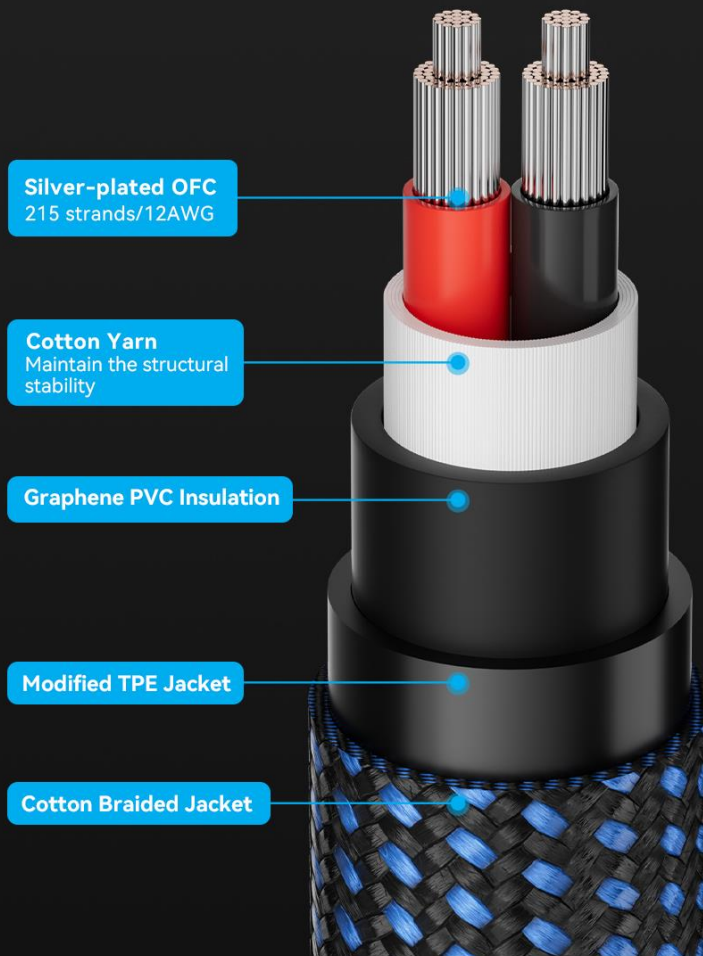

Graphene PVC is a lower-loss dielectric material and provides more detailed and transparent sound.

Graphene

Note: The internal structure is a rendering.
Please refer to the actual product.

Quality Construction

12AWG 4N silver-plated oxygen-free copper conductors and insulation to minimize signal interference and maintain signal integrity.

Long Lasting Durability

Closed Screw Type

Secure connection

24K Gold-Plated Plugs