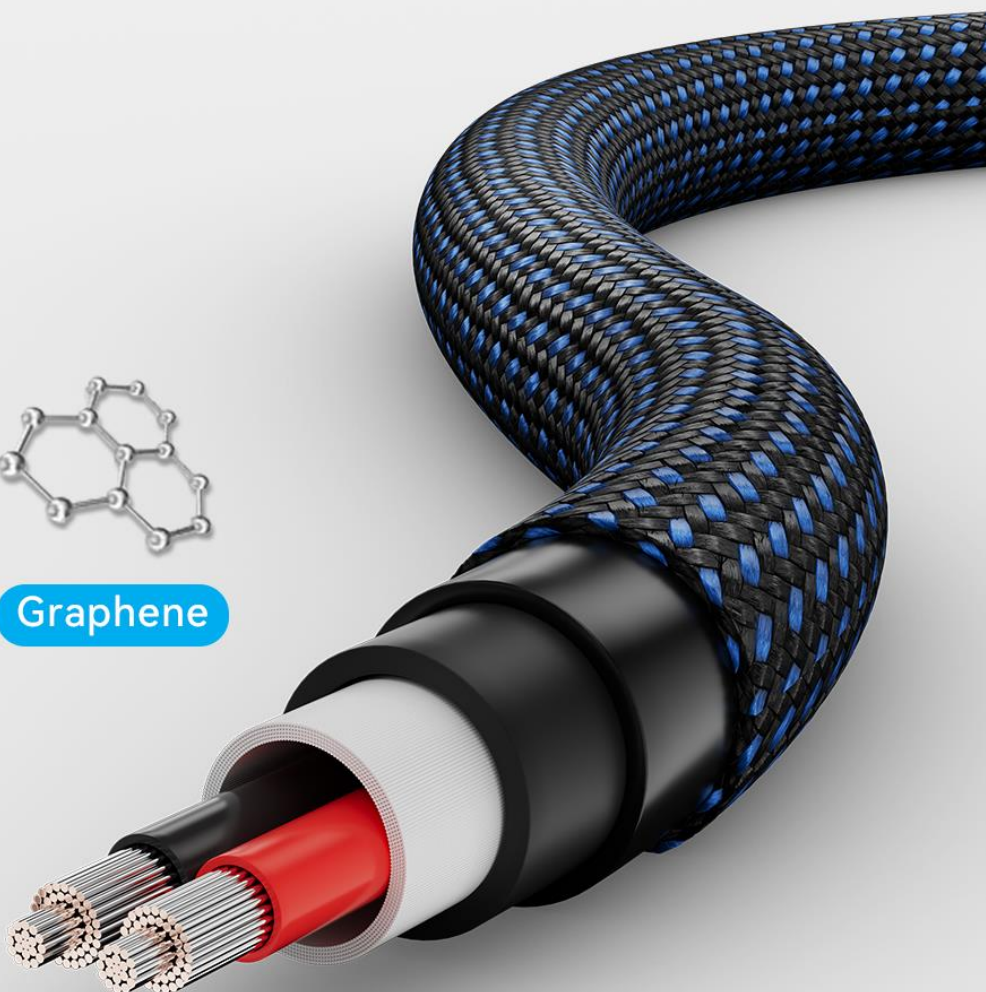

Graphene PVC is a lower-loss dielectric material and provides more detailed and transparent sound.

Graphene

Note: The internal structure is a rendering.
Please refer to the actual product.

Quality Construction

12AWG 4N silver-plated oxygen-free copper conductors and insulation to minimize signal interference and maintain signal integrity.

Long Lasting Durability

Closed Screw Type

Secure connection

24K Gold-Plated Plugs