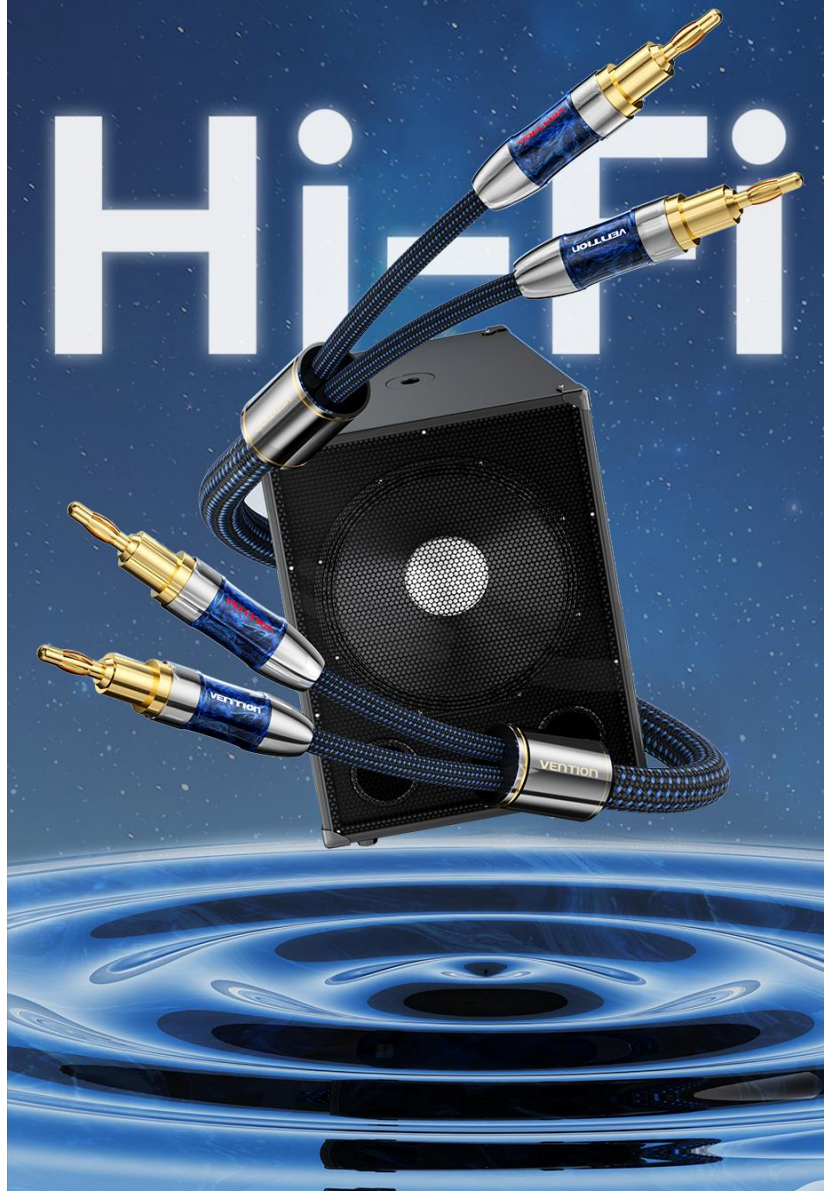

Speaker Wire (Hi-Fi) with Banana Plugs

Convenient solution for connecting amplifiers or speakers

Premium Speaker Wire

It combines great looks and durability with exceptional sonic performance, making it the ideal speaker wire solution for the serious audiophile.

Graphene PVC is a lower-loss dielectric material and provides more detailed and transparent sound.

Graphene

Note: The internal structure is a rendering.
Please refer to the actual product.

Quality Construction

12AWG 4N silver-plated oxygen-free copper conductors and insulation to minimize signal interference and maintain signal integrity.

Long Lasting Durability

Closed Screw Type

Secure connection

24K Gold-Plated Plugs