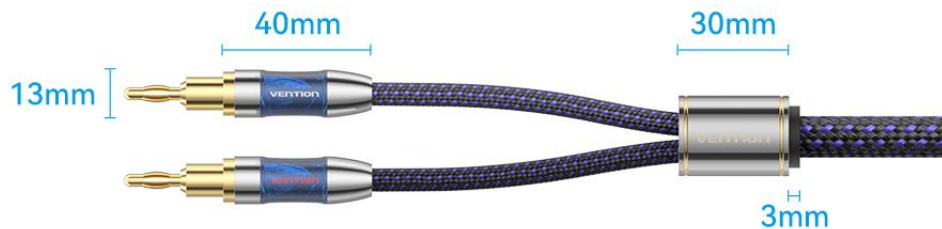

Sound Receiver

Output

Center
Speaker

Floor-standing
Speaker

Bookshelf
Speaker

Specifications

Brand	Vention
Name	Speaker Wire (Hi-Fi) with Dual Banana Plugs
Model	BLB
Color	Blue
Type	Closed screw
Interface	Banana plug
Electroplating process	Gold-Plated
Conductor	4N silver-plated oxygen-free copper
Shell	Brass + Resin
Insulation	Graphene PVC
Jacket	TPE (modified) + Cotton braided
Length	1 m - 10 m
Warranty	1 year
Packaging	Gift box