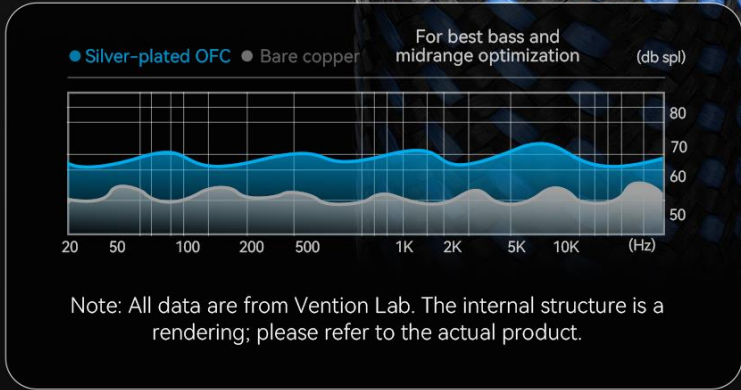

Quality Construction

12AWG 4N silver-plated oxygen-free copper conductors and insulation to minimize signal interference and maintain signal integrity.