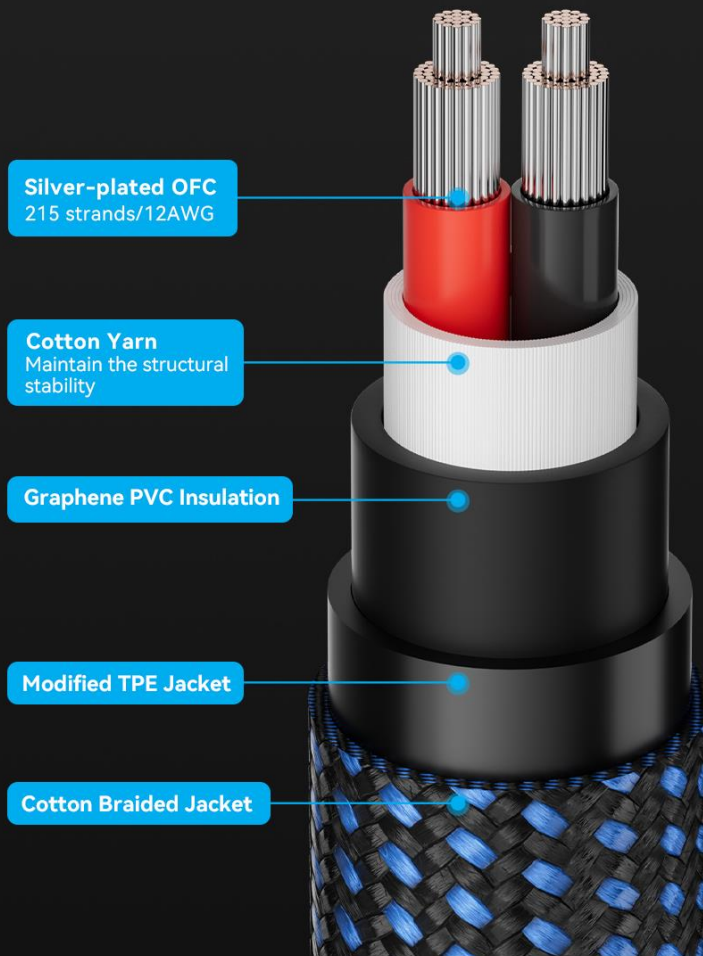

# Graphene PVC Insulation

Graphene PVC is a lower-loss dielectric material and provides more detailed and transparent sound.

Graphene

Note: The internal structure is a rendering.  
Please refer to the actual product.

# Quality Construction

12AWG 4N silver-plated oxygen-free copper conductors and insulation to minimize signal interference and maintain signal integrity.

**Silver-plated OFC**  
215 strands/12AWG

**Cotton Yarn**  
Maintain the structural stability