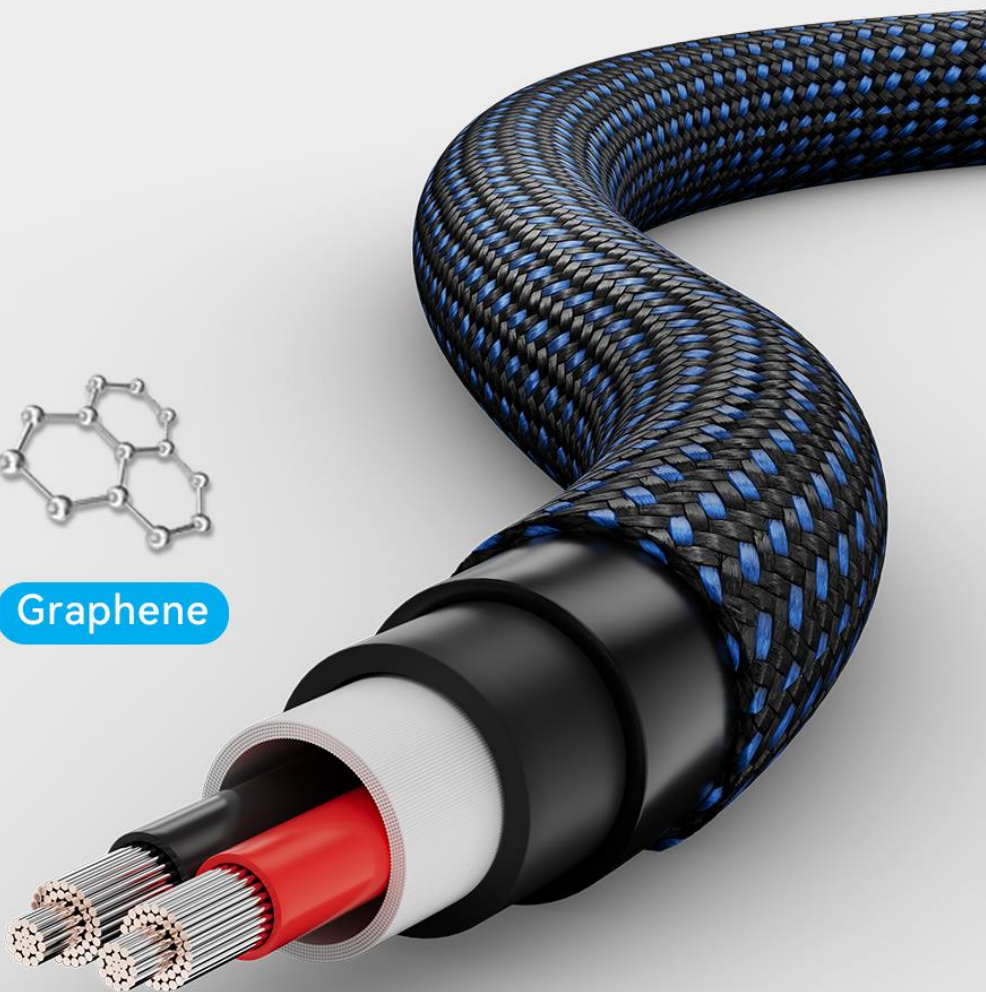

# Graphene PVC Insulation

Graphene PVC is a lower-loss dielectric material and provides more detailed and transparent sound.

Graphene

Note: The internal structure is a rendering.  
Please refer to the actual product.

# Quality Construction

12AWG 4N silver-plated oxygen-free copper conductors and insulation to minimize signal interference and maintain signal integrity.

**Silver-plated OFC**  
215 strands/12AWG

**Cotton Yarn**  
Maintain the structural stability