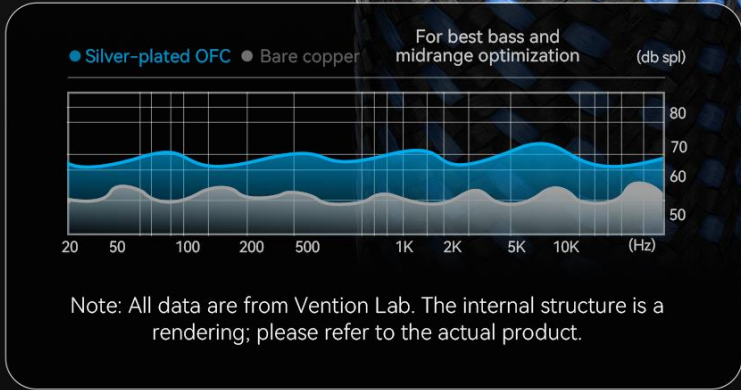

Quality Construction

12AWG 4N silver-plated oxygen-free copper conductors and insulation to minimize signal interference and maintain signal integrity.

Silver-plated OFC
215 strands/12AWG

Cotton Yarn
Maintain the structural stability

Graphene PVC Insulation

Modified TPE Jacket

Cotton Braided Jacket