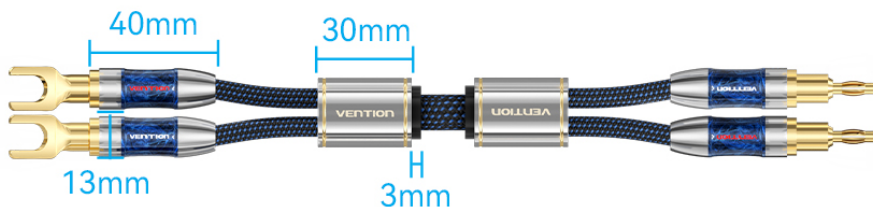

## Output

Center Speaker

Floor-standing Speaker

Bookshelf Speaker

Pin Plug

Spade Plug

# Specifications

Brand	Vention
Name	Dual Banana Plugs to Dual Spade Plugs Speaker Wire (Hi-Fi)
Model	BLC
Color	Blue
Type	Closed screw
Interface	Banana plug/Spade plug
Electroplating process	Gold-Plated
Conductor	4N silver-plated oxygen-free copper
Shell	Brass + Resin
Insulation	Graphene PVC
Jacket	TPE (modified) + Cotton braided
Length	1 m - 10 m
Warranty	1 year
Packaging	Gift box