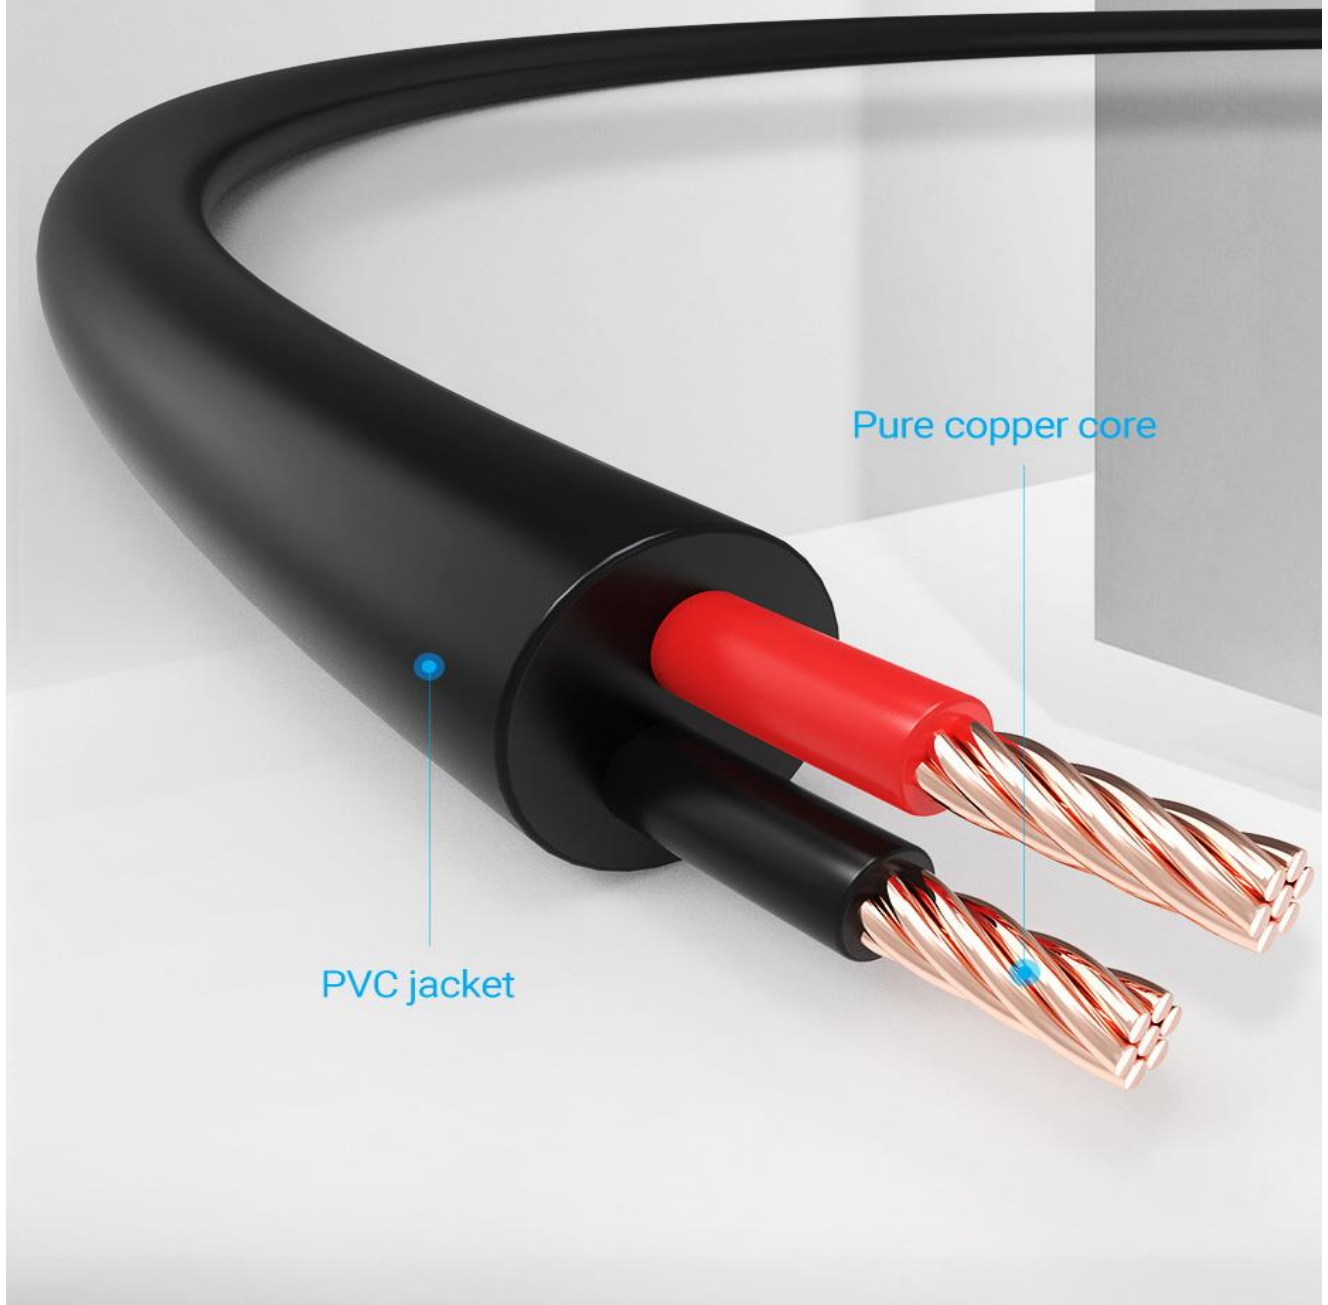

# Strong Power Supply

Support 5V/1A, 5V/2A  
more powerful and stable

Power the mini speaker

Power the table lamp

# Precision-engineered Structure

With pure copper core  
ensure fast conduction and stable transmission

# Product Parameters

Brand	Vention
Name	USB to DC 3.5mm Charging Cable
Model	CEX
Color	Black
Interface	USB2.0 A Male / DC3.5mm
Interface Technics	Nickel-plated
Conductor	Pure Copper
Shell	PVC
Jacket	PVC
AWG	24AWG
OD	3.5mm
Length	0.5 / 1 / 1.5 m
Rated Current	2.0A
Warranty	1 Year
Packing	PE Bag