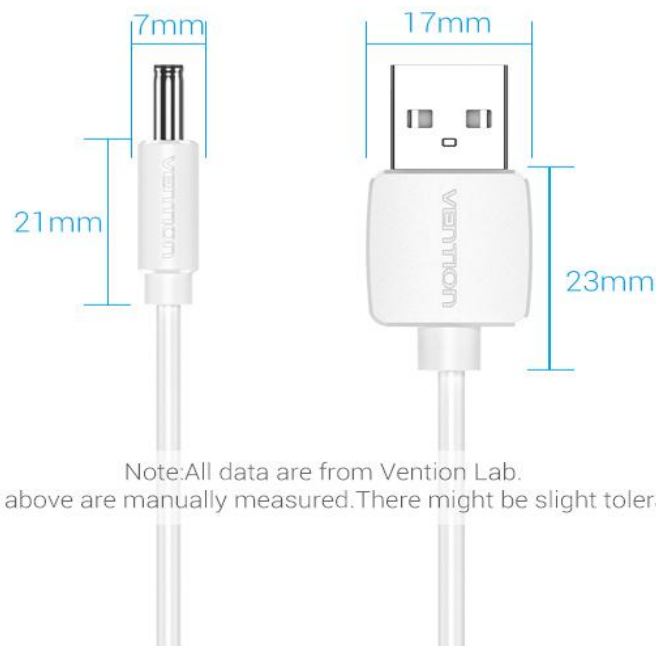

Power the mini speaker

Power the table lamp

Precision-engineered Structure

With pure copper core ensure fast conduction and stable transmission

Durable and Anti-corrosive

Product Parameters

Brand	Vention
Name	USB to DC 3.5mm Charging Cable
Model	CEX
Color	White
Interface	USB2.0 A Male / DC3.5mm
Interface Technics	Nickel-plated
Conductor	Pure Copper
Shell	PVC
Jacket	PVC
AWG	24AWG
OD	3.5mm
Length	0.5 / 1 / 1.5 m
Rated Current	2.0A
Warranty	1 Year
Packing	PE Bag

Note: All data are from Vention Lab.
Sizes above are manually measured. There might be slight tolerance.

Note: Packing difference exists for different meters or batches.
The photo is for reference only.

Length	Art.No.	EAN Code
0.5m	CEXWD	6922794746671
1m	CEXWF	6922794746688
1.5m	CEXWG	6922794746695

Package Contents

USB to DC 3.5mm Charging Cable

Packaging Information

Packing Dimension	cm
Packing Weight	kg
Carton Dimension	48*29*30cm
Carton Qty	500pcs(0.5m),360pcs(1m), 320pcs(1.5m)
Carton Weight	10.66kgs
Package	PE Bag