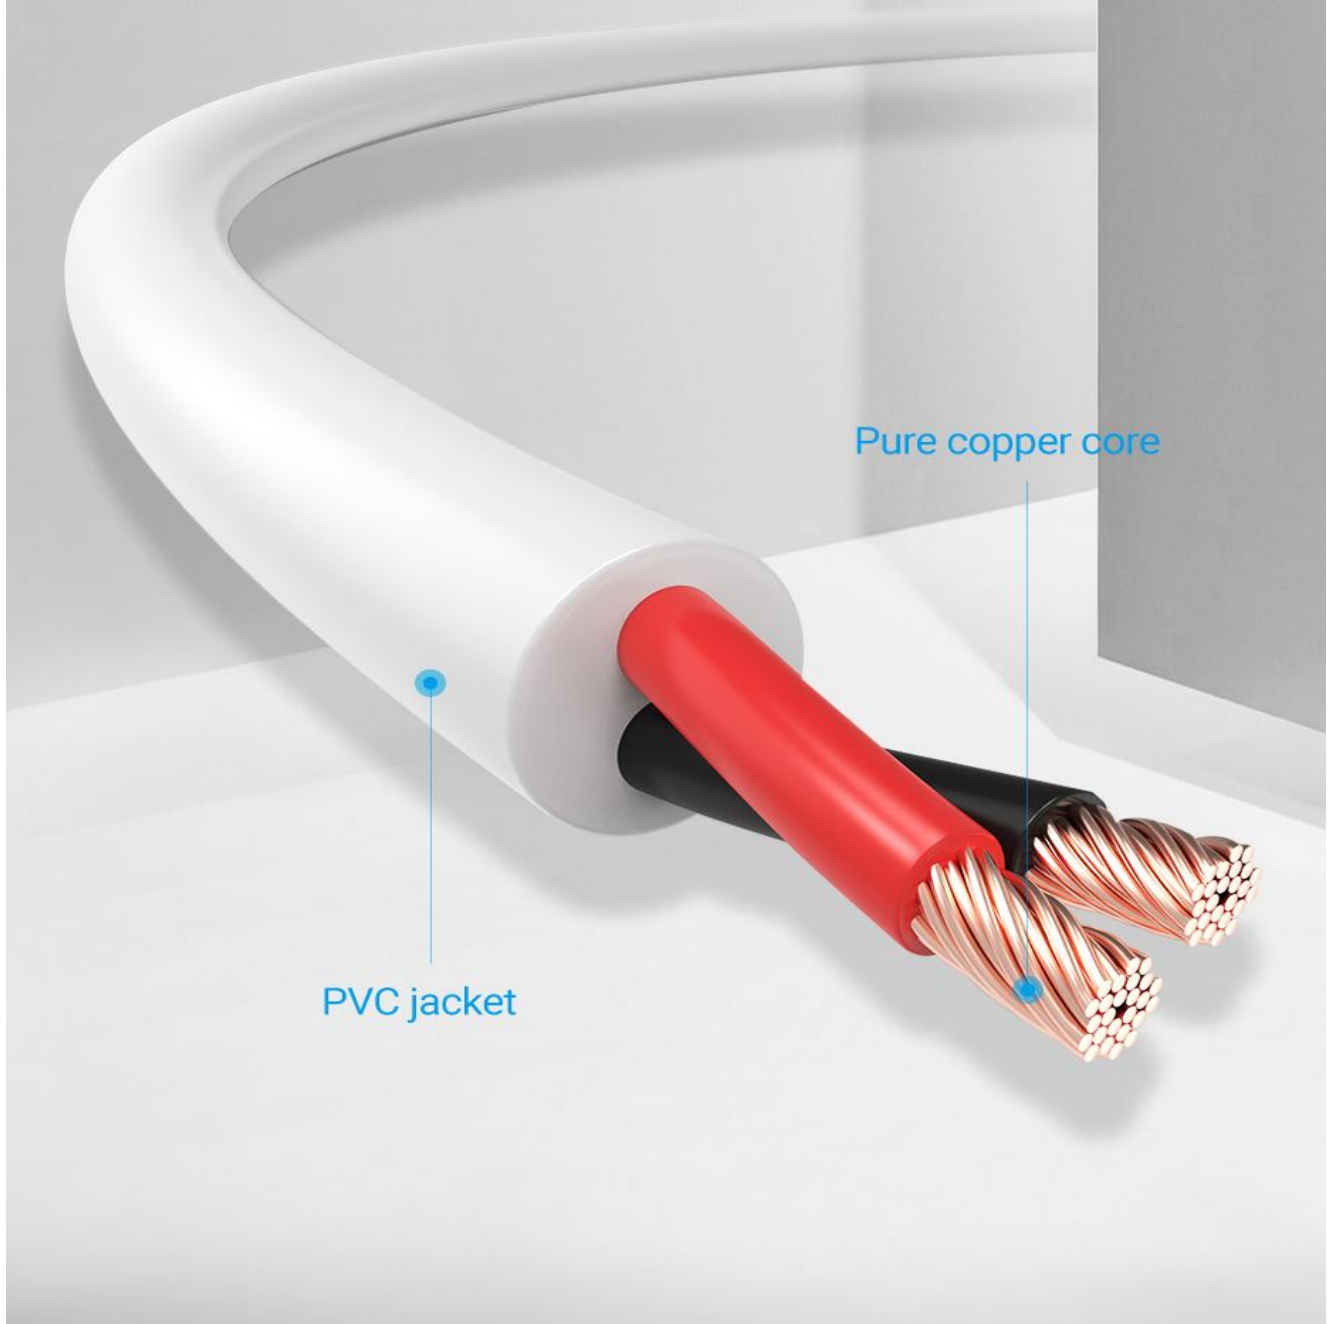

Electric toothbrush

.....

Charge Small Household Appliances

Suitable for charging equipment such as Luna facial cleansing instrument, electric toothbrush, humidifier, etc.

Strong Power Supply

Support 5V/1A, 5V/2A
more powerful and stable

Power the mini speaker

Power the table lamp

Precision-engineered Structure

With pure copper core ensure fast conduction and stable transmission

Durable and Anti-corrosive

Product Parameters

Brand	Vention
Name	USB to DC 3.5mm Charging Cable
Model	CEX
Color	White
Interface	USB2.0 A Male / DC3.5mm
Interface Technics	Nickel-plated
Conductor	Pure Copper
Shell	PVC
Jacket	PVC
AWG	24AWG
OD	3.5mm
Length	0.5 / 1 / 1.5 m
Rated Current	2.0A
Warranty	1 Year
Packing	PE Bag