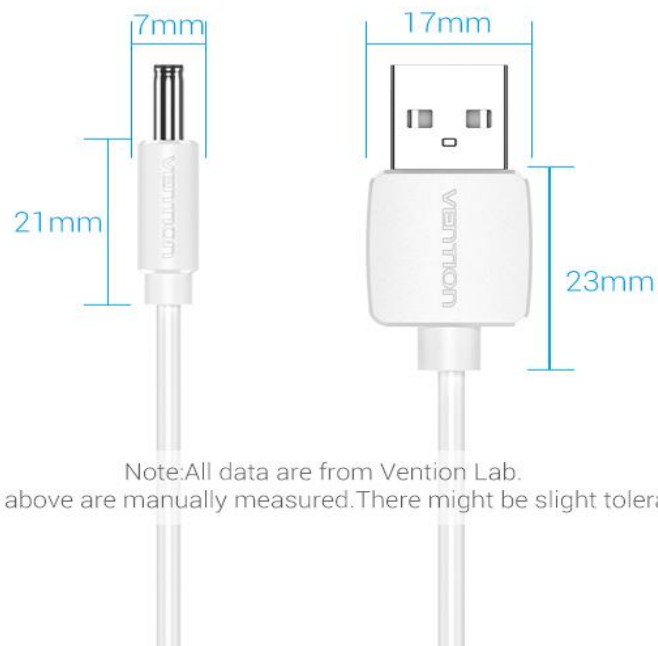

Power the mini speaker

Power the table lamp

Precision-engineered Structure

With pure copper core ensure fast conduction and stable transmission

Durable and Anti-corrosive

PVC jacket

PVC shell

Product Parameters

Brand	Vention
Name	USB to DC 3.5mm Charging Cable
Model	CEX
Color	White
Interface	USB2.0 A Male / DC3.5mm
Interface Technics	Nickel-plated
Conductor	Pure Copper
Shell	PVC
Jacket	PVC
AWG	24AWG
OD	3.5mm
Length	0.5 / 1 / 1.5 m
Rated Current	2.0A
Warranty	1 Year
Packing	PE Bag