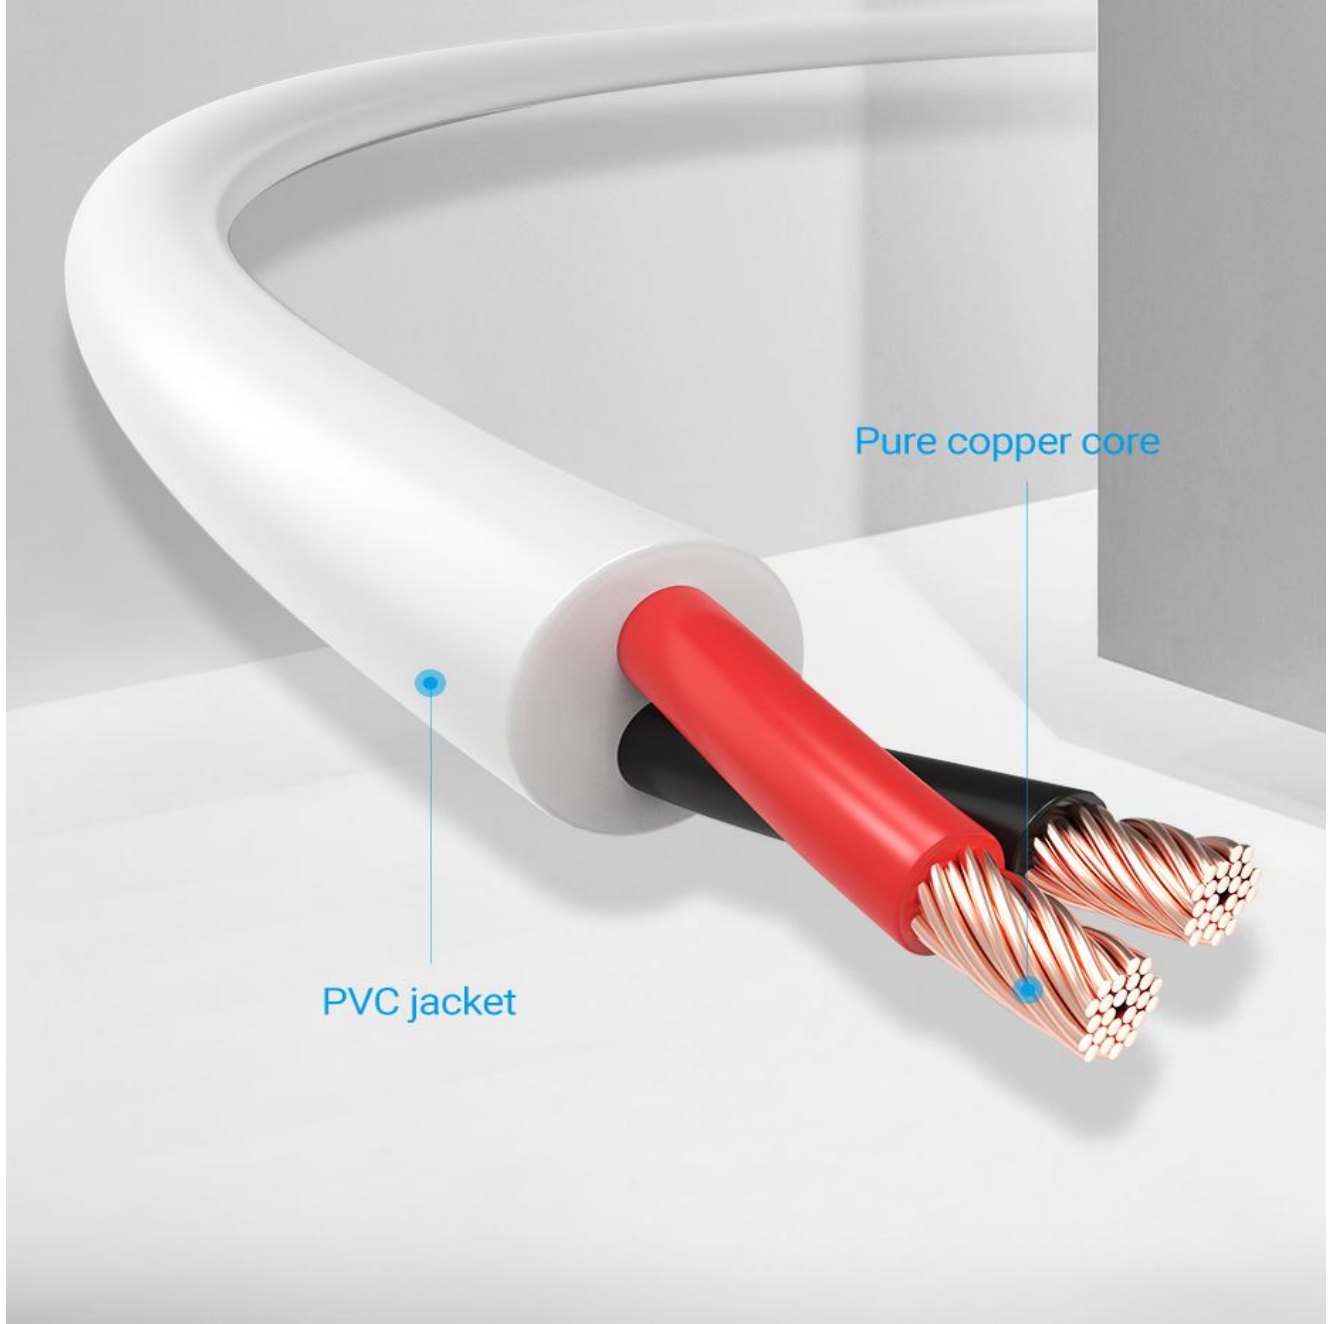

Electric toothbrush

.....

Charge Small Household Appliances

Suitable for charging equipment such as Luna facial cleansing instrument, electric toothbrush, humidifier, etc.

Strong Power Supply

Support 5V/1A, 5V/2A
more powerful and stable

Power the mini speaker

Power the table lamp

Precision-engineered Structure

With pure copper core ensure fast conduction and stable transmission

Durable and Anti-corrosive

PVC jacket

PVC shell

Product Parameters

Brand	Vention
Name	USB to DC 3.5mm Charging Cable
Model	CEX
Color	White
Interface	USB2.0 A Male / DC3.5mm
Interface Technics	Nickel-plated
Conductor	Pure Copper
Shell	PVC
Jacket	PVC
AWG	24AWG
OD	3.5mm
Length	0.5 / 1 / 1.5 m
Rated Current	2.0A
Warranty	1 Year
Packing	PE Bag