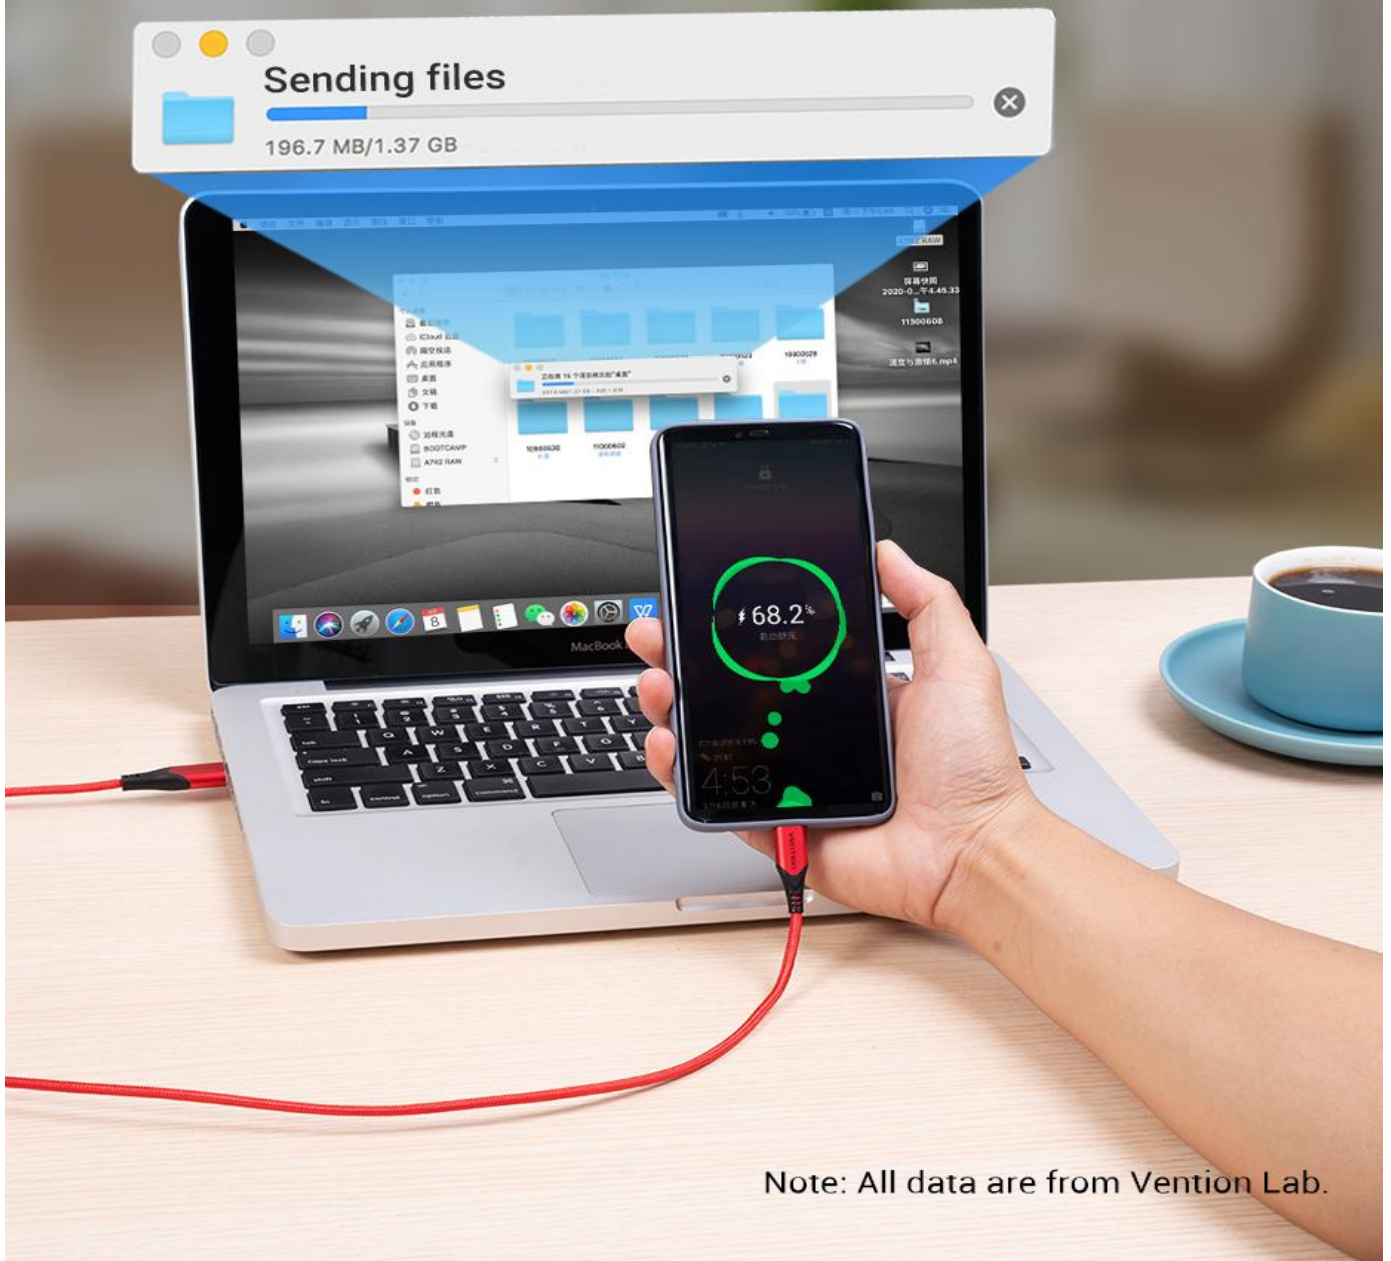

3000+ times

USB connector swapping test

10000+ times

USB-C connector swapping test

Note: All data are from Vention Lab.

Fast Charge Data Transmission

USB2.0 connector, 480Mbps transmission speed

Note: All data are from Vention Lab.