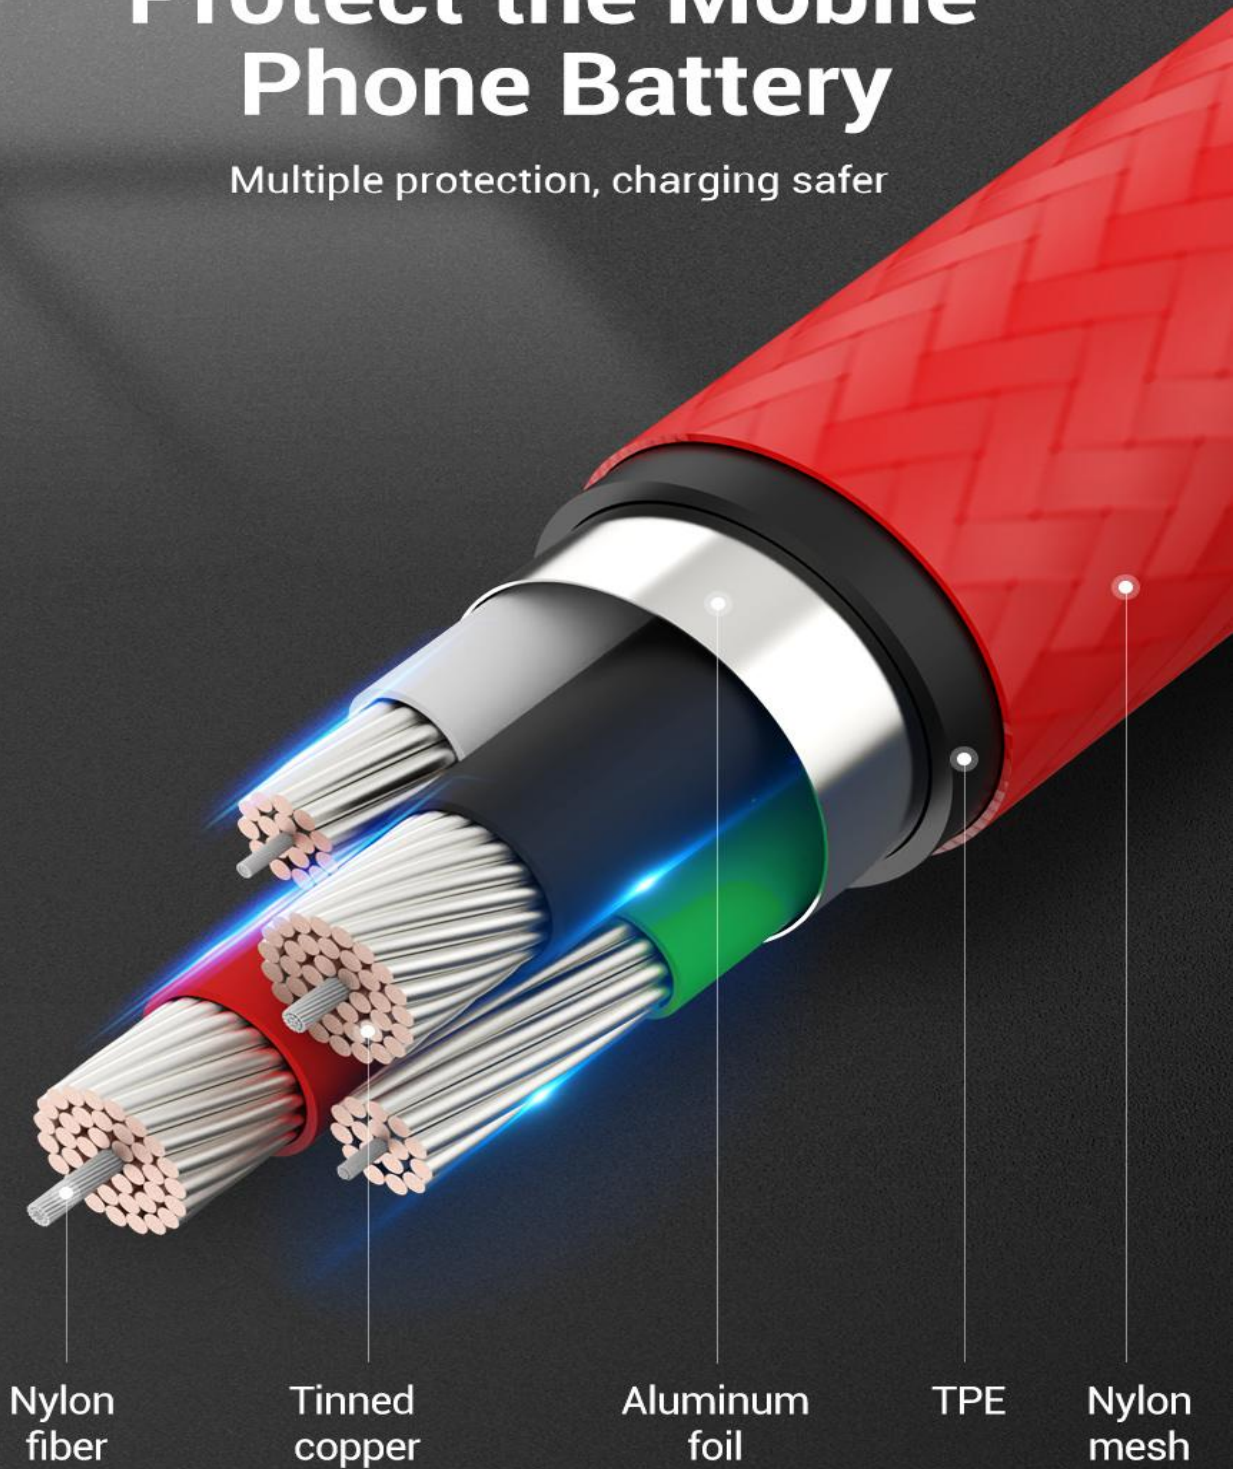

4000mAh

Battery capacity

Note: All data are from Vention Lab.

Protect the Mobile Phone Battery

Multiple protection, charging safer

With built-in 56K Ω resistor protecting your devices

Standard **56K Ω** pull-up resistor

Reinforce Protective

Refuse to change cables frequently

13mm
Tail lengthening

3000+ times
Bending test

Note: All data are from Vention Lab.

Durable in Swapping

One-piece connector, charge directly with mobile phone case