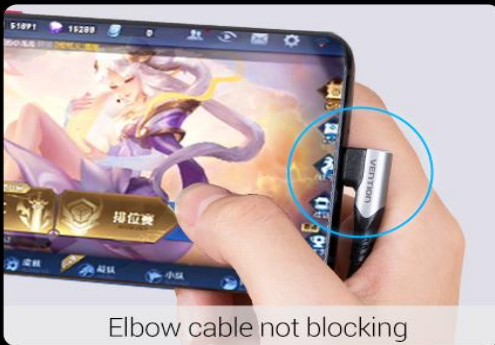

USB-C Right Angle to USB Cable

USB-C Right Angle to USB Cable

Born for playing game

90° Elbow
design

3A fast
charge

USB-C
device
universal

Safe
charge

90° Elbow Design

Fast charging is not block hands, more convent to play games and watch videos

Elbow cable not blocking

Normal cable block your hand

3A Fast Charge

Support Huawei FCP/Qualcomm QC
and other fast charge technologies