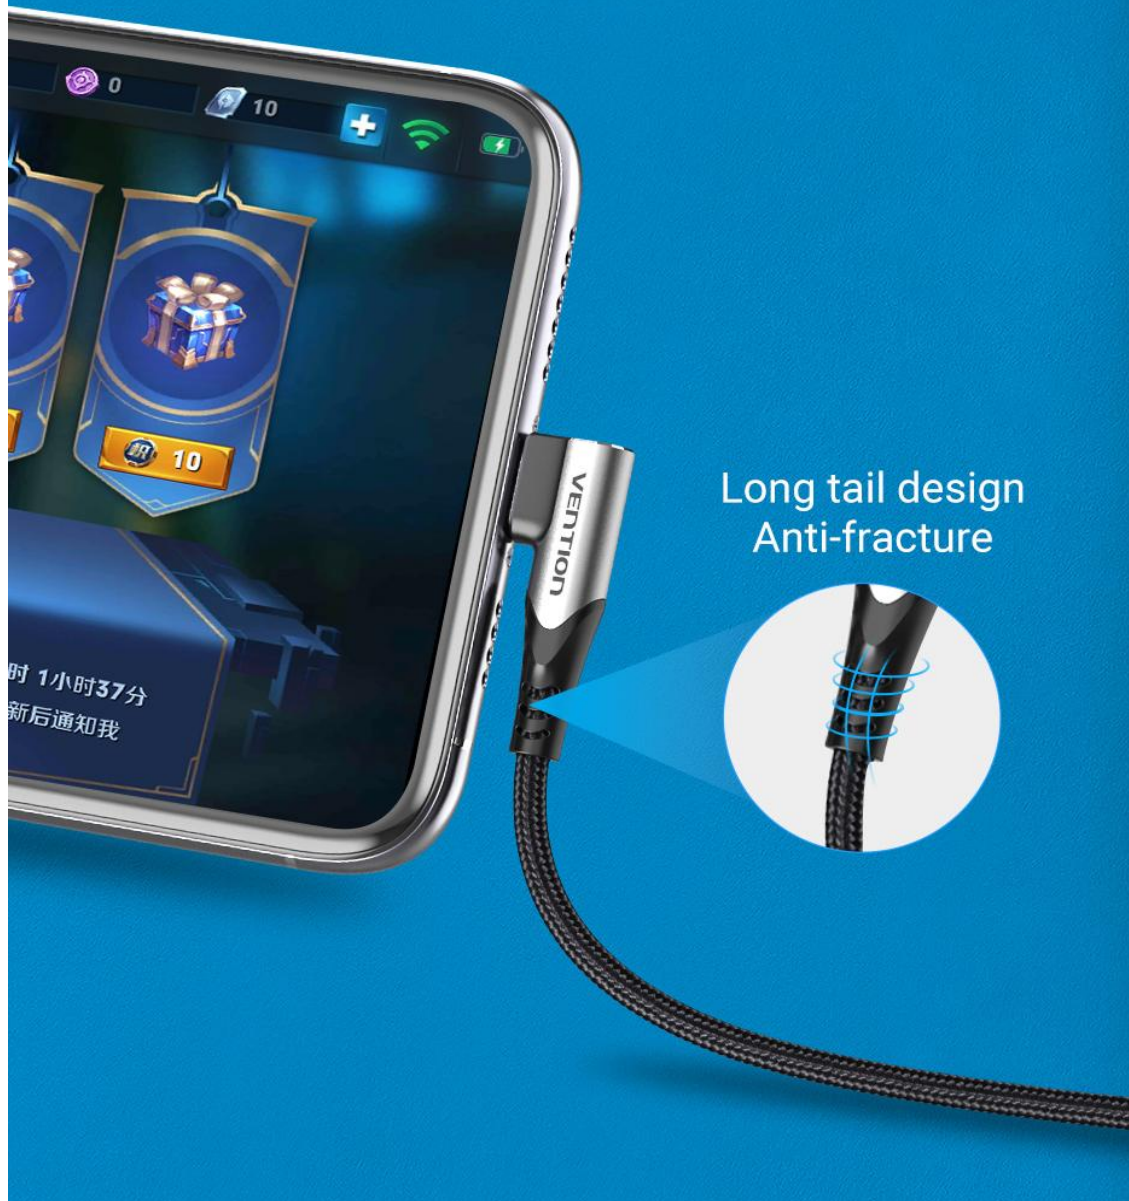

Fast charging without blocking hands

Right angle cable prevents blocking

Normal cable blocks your hand

Fast Charge for Xiaomi/Huawei

5A (Max) high current, support Huawei SCP/Qualcomm QC and other fast charge technologies

28/20AWG bold tinned-copper conductor+aluminum foil+GND, etc.

Note: the internal structure is a rendering, please in kind prevail

Suitable for USB-C Interface Devices

	Cellphone	Tablet
Huawei	Nova7, Nova7 SE, Nova7 Pro Nova6, Nova6 Pro, Nova5	Huawei MediaPad M5
	Mate30, Mate30 Pro, Mate30 RS Mate20, Mate20 Pro, Mate20 X Mate20 RS	Xiaomi MI PAD 4
	P40, P40 Pro, P40 Pro+, P30 P30 Pro, P20, P20 Pro	
Honor	30, 30S, V30, V30 Pro, V20 Magic2, Note 10, 10, V10	
Microsoft	Microsoft 950XL, Microsoft 950	
Xiaomi	10 Pro, 10, 9Pro, 9, 9se, 8, 8 Lite 8se, Redmi Note7, Redmi K20 Pro Redmi K30, Redmi K30 Pro	
LG	G5, V300L	
Samsung	S10, S10+, S10e, A9s, A9 Stat A6s, A8s, S9, S9+, Note8, Note9 Note10, Note10+	
Meizu	17th, 16th, 16th Plus, X8, 16X	
vivo	Z5, iQOO, X27, NEX	
OPPO	R17 Pro	
Smartisan	Nut Pro 2S, Nut R1	
BlackShark	BlackShark 2	
Note: More USB-C models will be continuously updated...		

Long Service Life

TPE + nylon braided jacket, flexible and more durable

Long tail design
Anti-fracture

Durable in Swapping

One-piece interface, fit with devices

3000+times

USB connector
swapping test

10000+times

Brand:Vention	Shell Material:Aluminum Alloy
Name:USB 2.0 A Male to C Male Right Angle Cable 5A	Shielding:Aluminum Foil+GND
Model:COGH	Jacket:TPE+Nylon Braided
Color:Gray	AWG:20+28AWG
Interface:USB 2.0-A Male/USB 2.0-C Male Right Angle	OD:4.1mm
Interface Technics:Nickel-plated	Length:0.25/0.5/1/1.5/2m
Transmission rate:480Mbps	Power Supply:5A
Conductor:Tinned-copper	Warranty:1 Year
	Packing:PE Bag