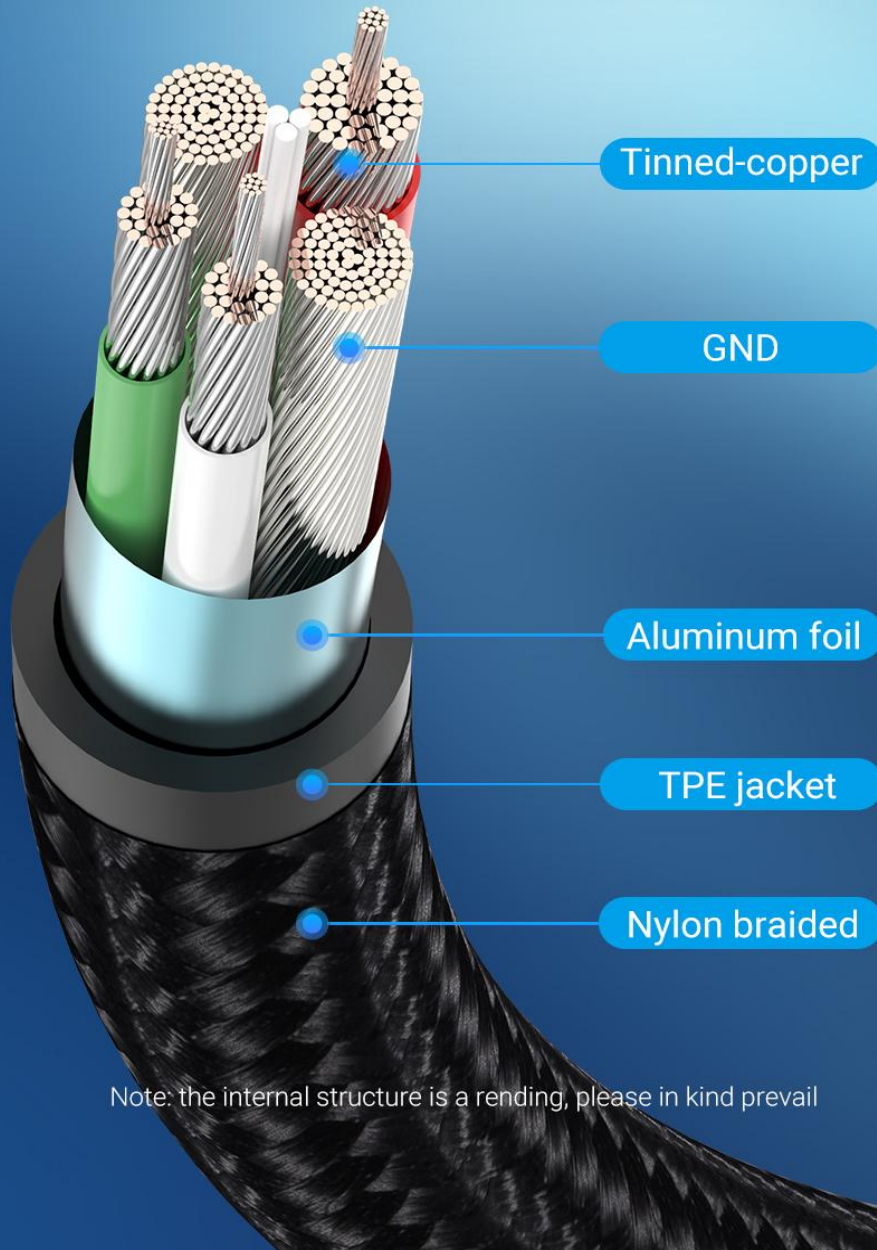

Fast charging without blocking hands

Right angle cable prevents blocking

Normal cable blocks your hand

Fast Charge for Xiaomi/Huawei

5A (Max) high current, support Huawei SCP/Qualcomm QC and other fast charge technologies

28/20AWG bold tinned-copper conductor+aluminum foil+GND, etc.

Note: the internal structure is a rendering, please in kind prevail

Suitable for USB-C Interface Devices

	Cellphone	Tablet
Huawei	Nova7, Nova7 SE, Nova7 Pro Nova6, Nova6 Pro, Nova5	Huawei MediaPad M5
	Mate30, Mate30 Pro, Mate30 RS Mate20, Mate20 Pro, Mate20 X Mate20 RS	Xiaomi MI PAD 4
	P40, P40 Pro, P40 Pro+, P30 P30 Pro, P20, P20 Pro	
Honor	30, 30S, V30, V30 Pro, V20 Magic2, Note 10, 10, V10	
Microsoft	Microsoft 950XL, Microsoft 950	
Xiaomi	10 Pro, 10, 9Pro, 9, 9se, 8, 8 Lite 8se, Redmi Note7, Redmi K20 Pro Redmi K30, Redmi K30 Pro	
LG	G5, V300L	
Samsung	S10, S10+, S10e, A9s, A9 Stat A6s, A8s, S9, S9+, Note8, Note9 Note10, Note10+	
Meizu	17th, 16th, 16th Plus, X8, 16X	
vivo	Z5, iQOO, X27, NEX	
OPPO	R17 Pro	
Smartisan	Nut Pro 2S, Nut R1	
BlackShark	BlackShark 2	
Note: More USB-C models will be continuously updated...		

Long Service Life

TPE + nylon braided jacket, flexible and more durable

Long tail design
Anti-fracture

Durable in Swapping

One-piece interface, fit with devices

3000+times

USB connector
swapping test

10000+times

Brand:Vention	Shell Material:Aluminum Alloy
Name:USB 2.0 A Male to C Male Right Angle Cable 5A	Shielding:Aluminum Foil+GND
Model:COGH	Jacket:TPE+Nylon Braided
Color:Gray	AWG:20+28AWG
Interface:USB 2.0-A Male/USB 2.0-C Male Right Angle	OD:4.1mm
Interface Technics:Nickel-plated	Length:0.25/0.5/1/1.5/2m
Transmission rate:480Mbps	Power Supply:5A
Conductor:Tinned-copper	Warranty:1 Year
	Packing:PE Bag