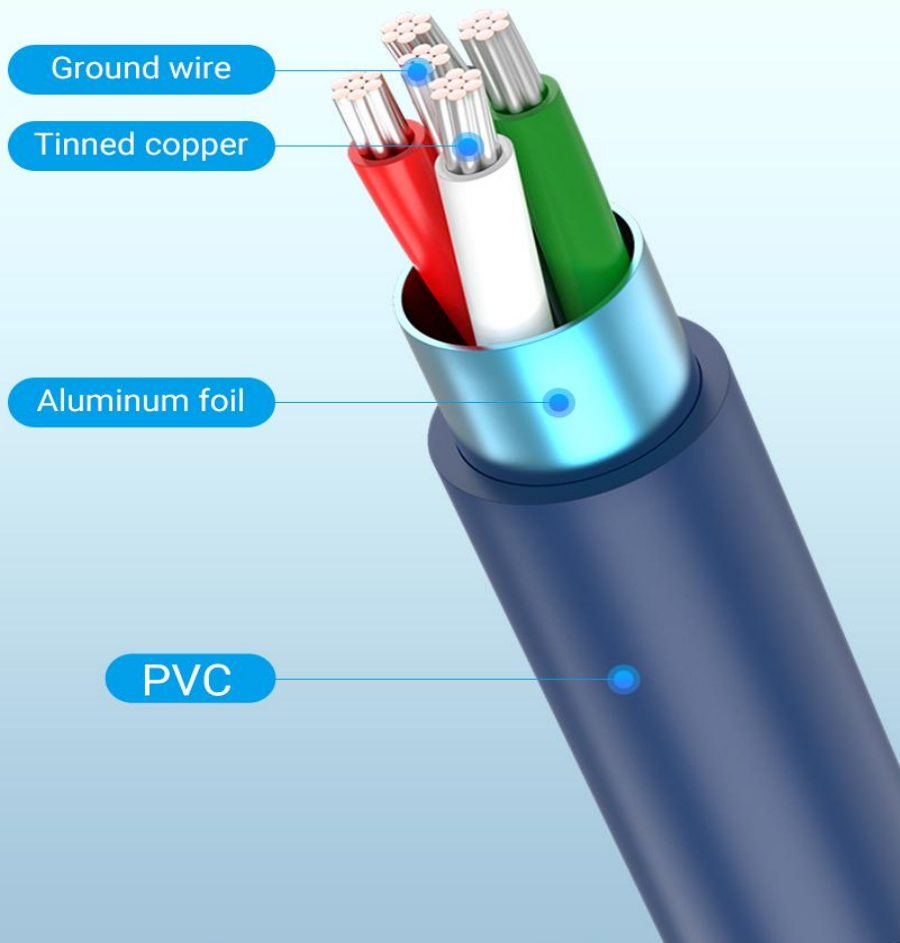

Support Huawei, Samsung and other fast charge technologies

59min

Full of Samsung S20

103min

Full of Huawei P30

Note: All data are from Vention Lab

Excellent Anti-interference

28/22AWG tinned copper conductor with multiple shieldings for enhanced anti-interference ability

Note: the internal structure is a rendering, please refer to the actual product

Premium Current Control

With built-in 56k Ω safety resistor, intelligently filter danger current which could damage the battery

Wear-
resistant

Anti-
stretch

Water-
proof

Note: All data are from Vention Lab

Durable in Swapping

One-piece interface, fit with phone case

3000+ times

USB connector swapping test

1-1.5m

Daily charging needs

2m

Long distance use

Product Parameters

Brand: Vention	Shielding: Aluminum Foil +
Name: USB 2.0 A Male to C Male Cable	Ground Wire
Model: COKL	Jacket: PVC
Color: Deep Blue	AWG: 22+28AWG
Interface: USB 2.0 A Male / USB 2.0 C Male	OD: 4.0mm
Interface Technics: Nickel-plated	Length: 1/1.5/2m
Transmission Speed: 480Mbps	Rated Current: 3A
Conductor: Tinned-copper	Warranty: 1 Year
Shell: PVC	Packing: PE Bag