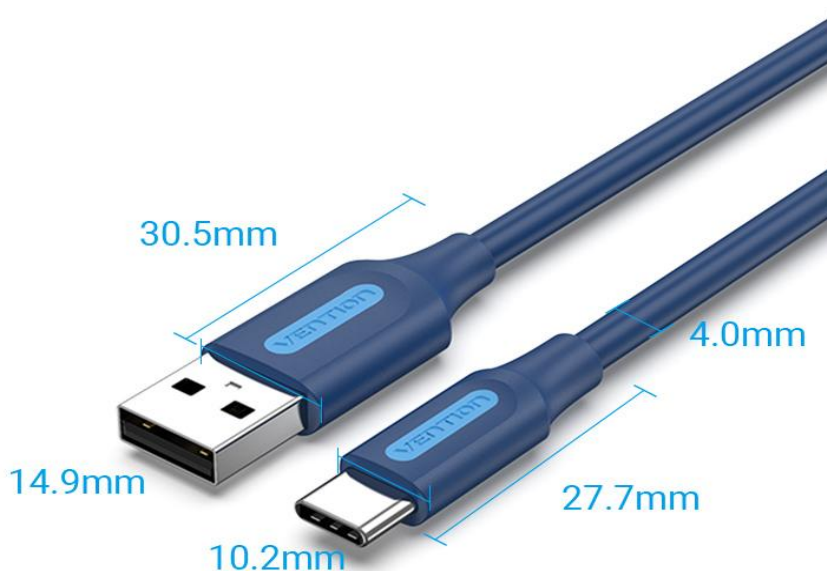

1-1.5m

Daily charging needs

2m

Long distance use

Product Parameters

Brand: Vention	Shielding: Aluminum Foil +
Name: USB 2.0 A Male to C Male Cable	Ground Wire
Model: COKL	Jacket: PVC
Color: Deep Blue	AWG: 22+28AWG
Interface: USB 2.0 A Male / USB 2.0 C Male	OD: 4.0mm
Interface Technics: Nickel-plated	Length: 1/1.5/2m
Transmission Speed: 480Mbps	Rated Current: 3A
Conductor: Tinned-copper	Warranty: 1 Year
Shell: PVC	Packing: PE Bag

Note: All data are from Vention Lab.
Sizes above are manually measured. There might be slight tolerance

Note: Packing difference exists for different meters or batches.
The photo is for reference only

Length	Art.No.	EAN Code
1m	COKLF	6922794756076
1.5m	COKLG	6922794756083
2m	COKLH	6922794756090