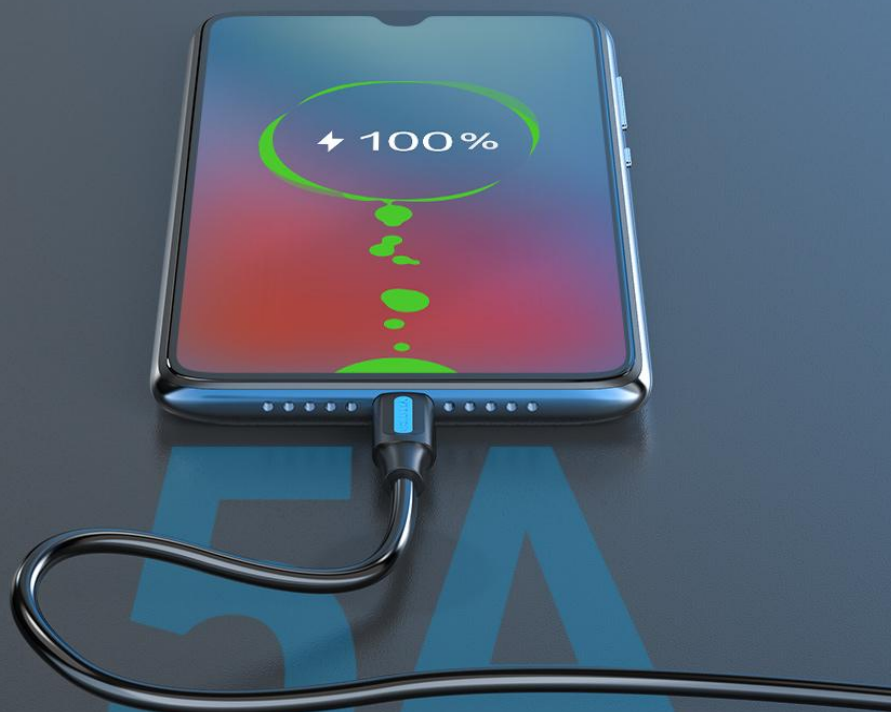

Fast Charge for Xiaomi/Huawei

5A (Max) high current,
support Huawei SCP/Qualcomm QC and other
fast charge technologies

30 minutes

64%

Huawei P40

30 minutes

74%

Huawei P30 Pro

Note: All data are from Vention Lab