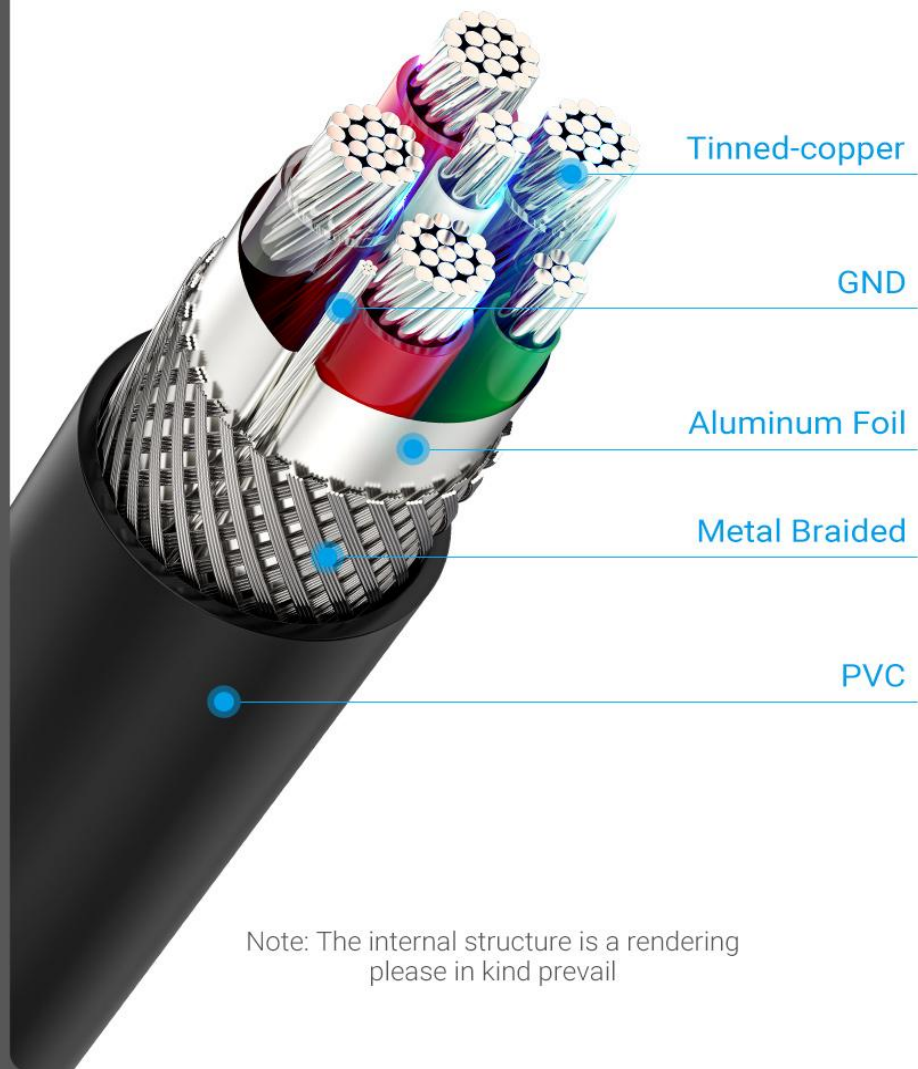

Note: All data are from Vention Lab

Fast Charge Data Transmission

USB2.0 interface, 480Mbps transmission speed

Smart Protection for Your Battery

With built-in safety resistor, protect your devices

Safety resistor
Filter hazard

Note: The internal structure is a rendering,
please refer to the actual product

Multiple Shielding Technology

Multiple protection, charge safer

Note: The internal structure is a rendering
please in kind prevail

Product Parameters

Brand: Vention	Shell: PVC
Name: 5A USB-C Charge & Data Cable	Jacket: PVC
Model: CORB	AWG: 21+28AWG
Color: Black	OD: 4.3mm
Interface: USB-A Male/USB-C Male	Length: 0.25/0.5/1/1.5/2/3m
Interface Technics: Nickel-plated	Rated Current: 5A
Transmission Speed: 480Mbps	Warranty: 1 Year
Conductor: Tinned-copper	Packing: PE Bag
Shielding: Aluminum Foil+Metal Braided+GND	