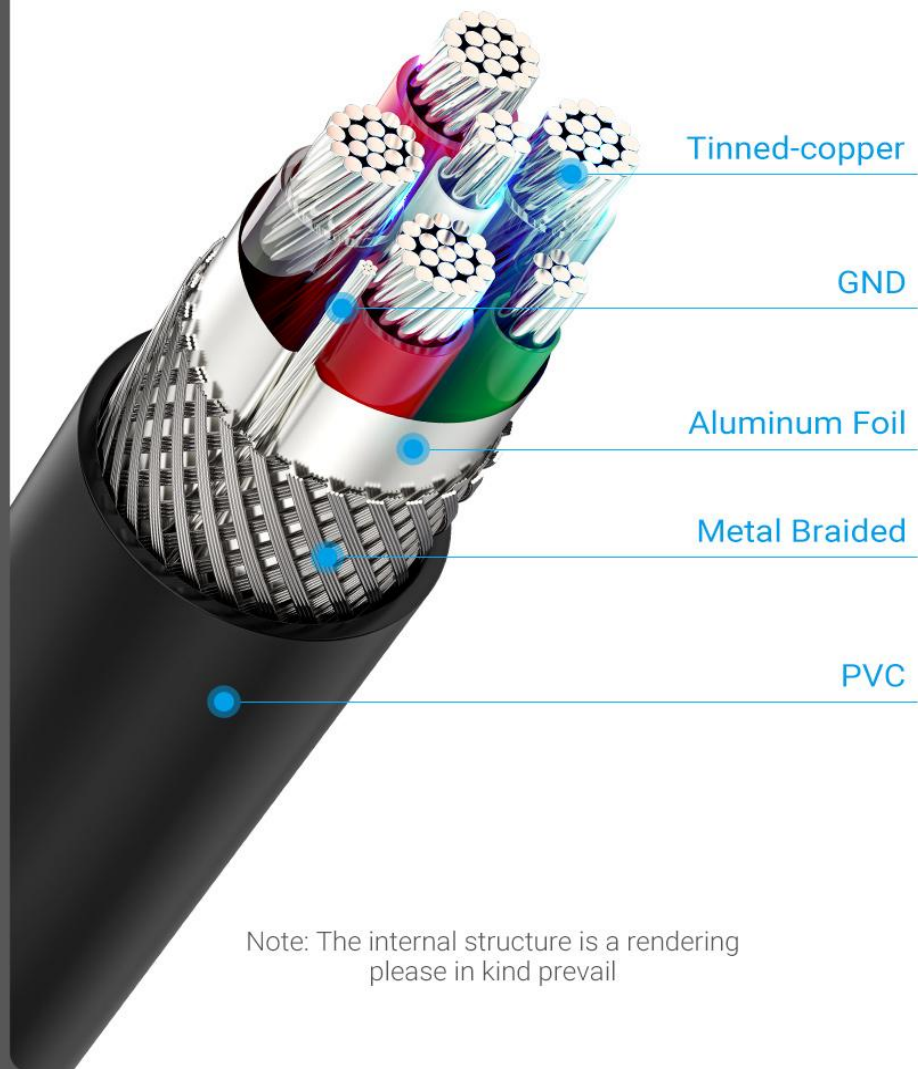

Note: All data are from Vention Lab

Fast Charge Data Transmission

USB2.0 interface, 480Mbps transmission speed

Note: All data are from Vention Lab

Smart Protection for Your Battery

With built-in safety resistor, protect your devices

Safety resistor
Filter hazard

Note: The internal structure is a rendering,
please refer to the actual product

Multiple Shielding Technology

Multiple protection, charge safer

Note: The internal structure is a rendering
please in kind prevail

Product Parameters

Brand: Vention	Shell: PVC
Name: 5A USB-C Charge & Data Cable	Jacket: PVC
Model: CORB	AWG: 21+28AWG
Color: Black	OD: 4.3mm
Interface: USB-A Male/USB-C Male	Length: 0.25/0.5/1/1.5/2/3m
Interface Technics: Nickel-plated	Rated Current: 5A
Transmission Speed: 480Mbps	Warranty: 1 Year
Conductor: Tinned-copper	Packing: PE Bag
Shielding: Aluminum Foil+Metal Braided+GND	