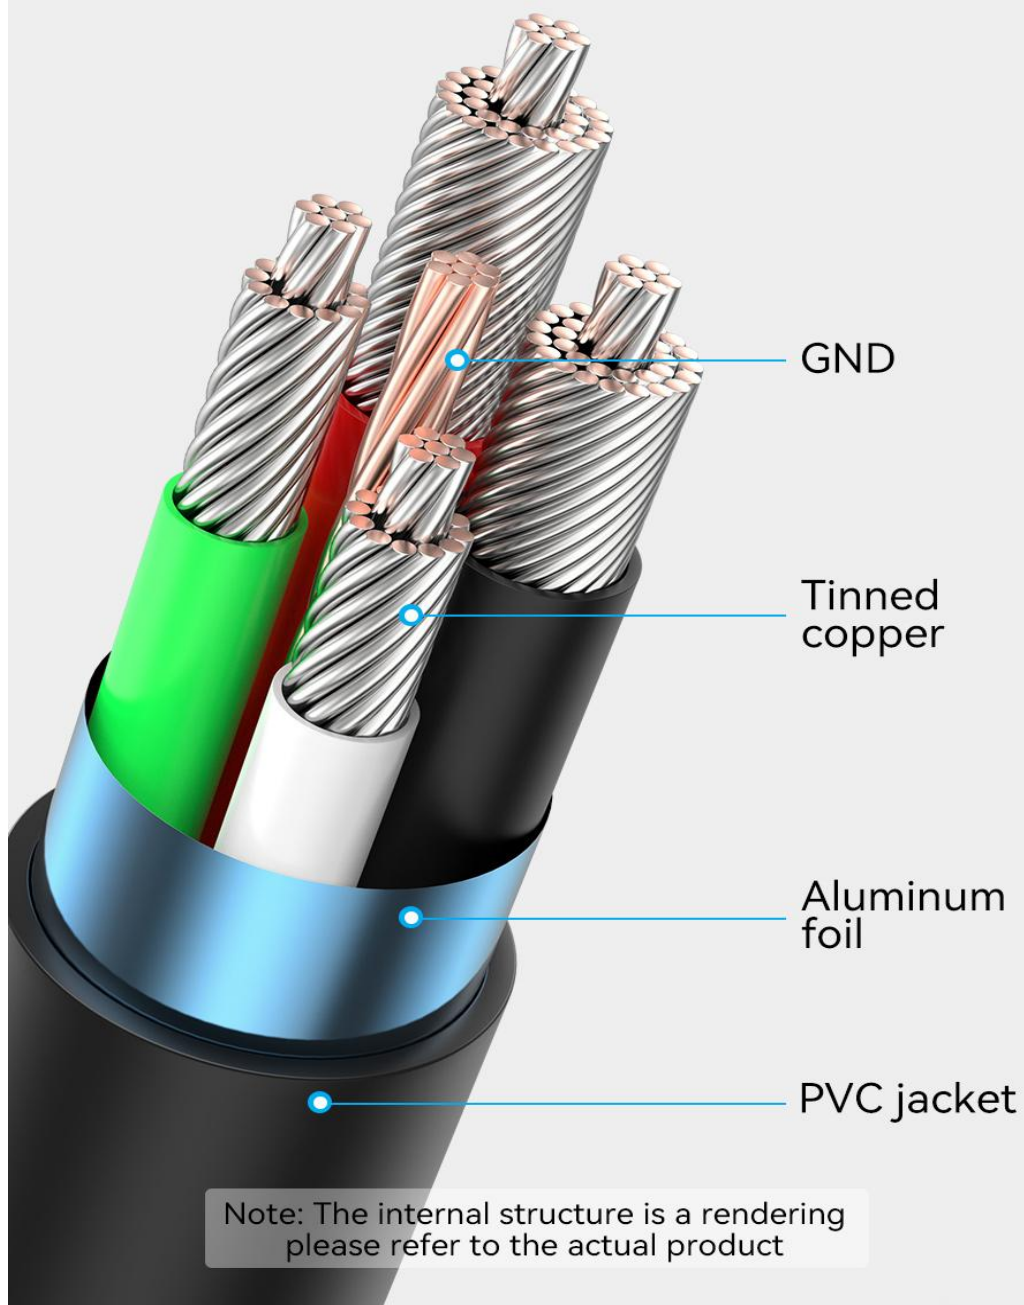

# Intelligent Charging Safe and Secure

Built-In 56K $\Omega$  pull-up resistor controls the output current within 3A, and avoids excessive current damaging the equipment

Note: The internal structure is a rendering  
please refer to the actual product

# Premium Internal Structure

28/22 AWG tinned copper conductor with multiple shielding for enhanced anti-interference ability