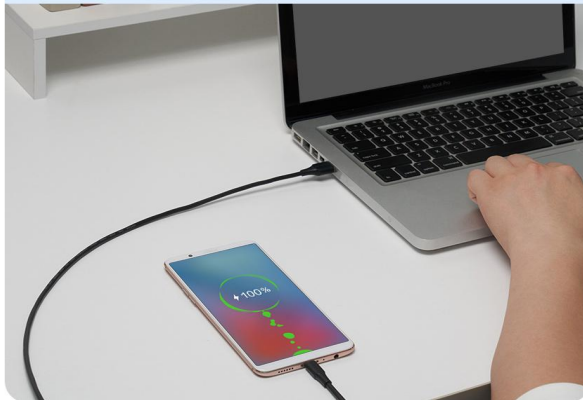

# Multiple Lengths

Meet different needs

Close range

0.25-0.5<sub>m</sub>

Daily charging

1-1.5<sub>m</sub>

Movie watching  
and charging

2-3<sub>m</sub>