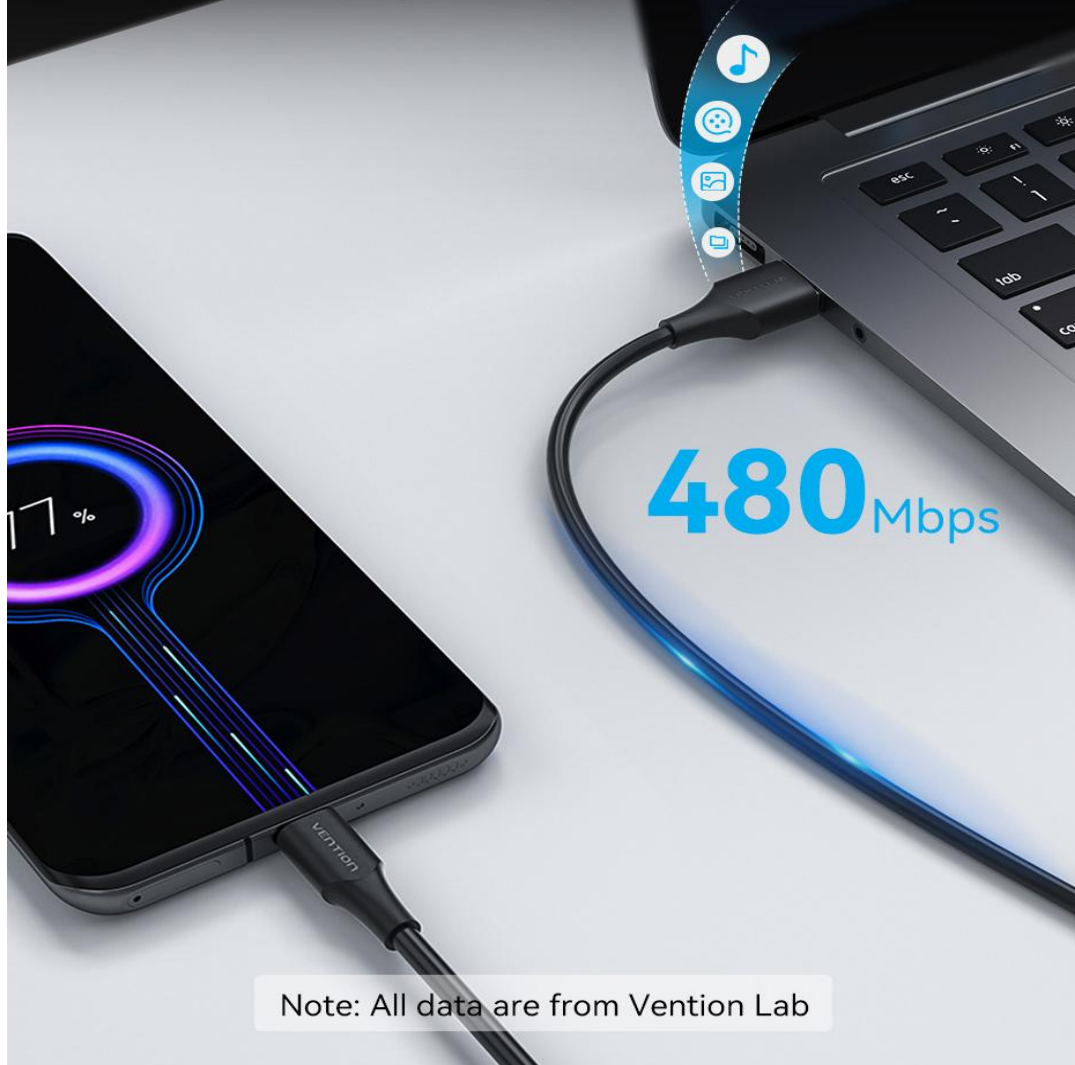

# Intelligent Charging Safe and Secure

Built-In 56K $\Omega$  pull-up resistor controls the output current within 3A, and avoids excessive current damaging the equipment

Note: The internal structure is a rendering  
please refer to the actual product