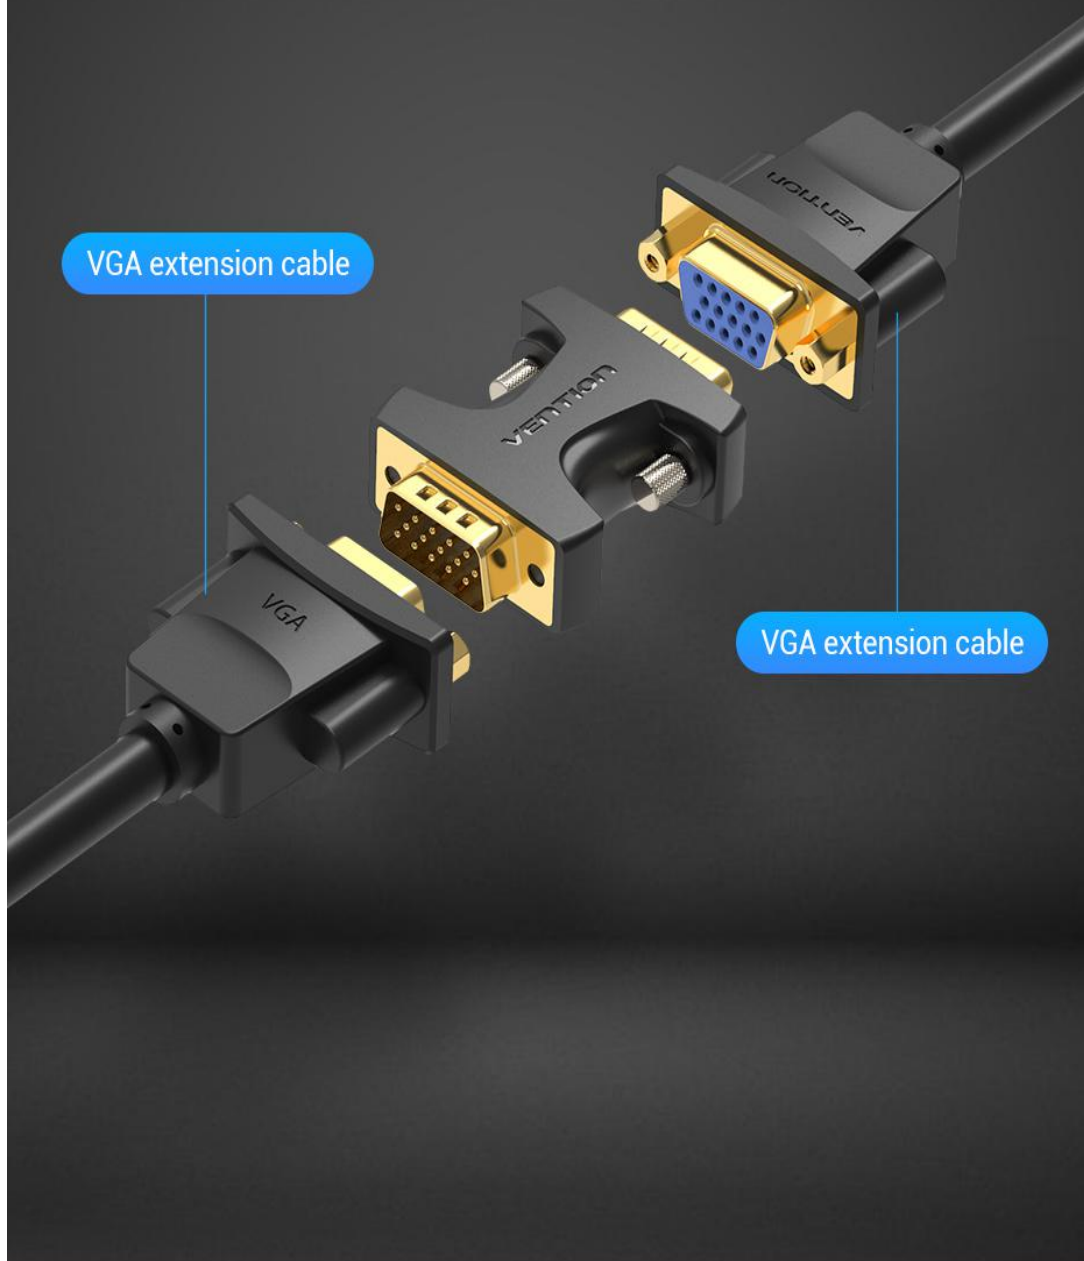

VGA Male to Male Adapter

VGA Male to Male Adapter

Plug and play, HD conversion

VGA Male to Male

The signal is lossless and picture is clear

VGA male

Connect the VGA extension cable

VGA male

Connect VGA interface of computer/monitor

Extend The Connection Distance

Both ends can be used for extension

Plug and Play

Interface conversion for VGA devices

Host PC

Laptop

All-in-one PC

Monitor

TV

Projector

HD Video Signal Transmission

VGA 15pin interface, support 1080P resolution

Note: All data are from Vention Lab.

Gold-plated Interface

Durable anti-oxidation, reducing signal loss

Fastened Double Screws Design

Stable connection, reliable

Fastened screws

Environmental-friendly PVC Shell

One-piece injection molding, durable

PVC

Product Parameters

Brand: Vention	Interface Technics: Gold-plated
Name: VGA Male to Male Adapter	Resolution: 1080P@60Hz
Model: DDEB0	Shell: PVC
Color: Black	Warranty: 1 Year
Interface: VGA Male	Packing: PE Bag