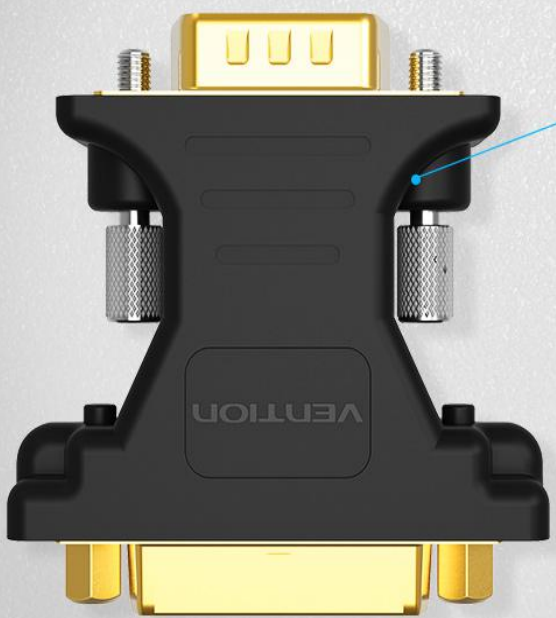

DVI Female to VGA Male Adapter

DVI Female to VGA Male Adapter

Plug and play, HD conversion

Standard VGA male

DVI (24+5) female

Display at Both Ends

Standard VGA male

DVI (24+5) female

Correct Connection Method

DVI (24+5) female

Connect DVI (24 + 5)
or DVI (18 + 5) DVI cable

Standard VGA male

Can be plugged
into VGA female device

Wide Range of Applications

Projector

Monitor

TV

Laptop

Gold-plated Interface

Durable anti-oxidation, reducing signal loss

Fastened Double Screws Design

Stable connection, reliable

Fastened
screws

Environmentally Friendly Material

Long-term use, reliable quality

PVC

Product Parameters

Brand	Vention
Name	DVI Female to VGA Male Adapter
Model	DV350VG
Color	Black
Interface	VGA Male, DVI (24+5) Female
Interface Technics	Gold-plated
Resolution	1080P@60Hz
Shell	PVC
Weight	33g
Warranty	1 Year
Packing	PE Bag