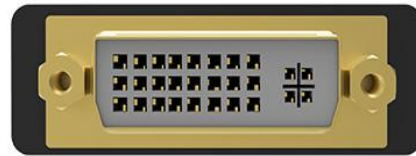

DVI Female to VGA Male Adapter

DVI Female to VGA Male Adapter

Plug and play, HD conversion

Standard VGA male

DVI (24+5) female

Display at Both Ends

Standard VGA male

DVI (24+5) female

Correct Connection Method

DVI (24+5) female

Connect DVI (24 + 5)
or DVI (18 + 5) DVI cable

Standard VGA male

Can be plugged
into VGA female device

Wide Range of Applications

Projector

Monitor

TV

Laptop

Gold-plated Interface

Durable anti-oxidation, reducing signal loss

Fastened Double Screws Design

Stable connection, reliable

Fastened
screws

Environmentally Friendly Material

Long-term use, reliable quality

PVC

Product Parameters

Brand	Vention
Name	DVI Female to VGA Male Adapter
Model	DV350VG
Color	Black
Interface	VGA Male, DVI (24+5) Female
Interface Technics	Gold-plated
Resolution	1080P@60Hz
Shell	PVC
Weight	33g
Warranty	1 Year
Packing	PE Bag