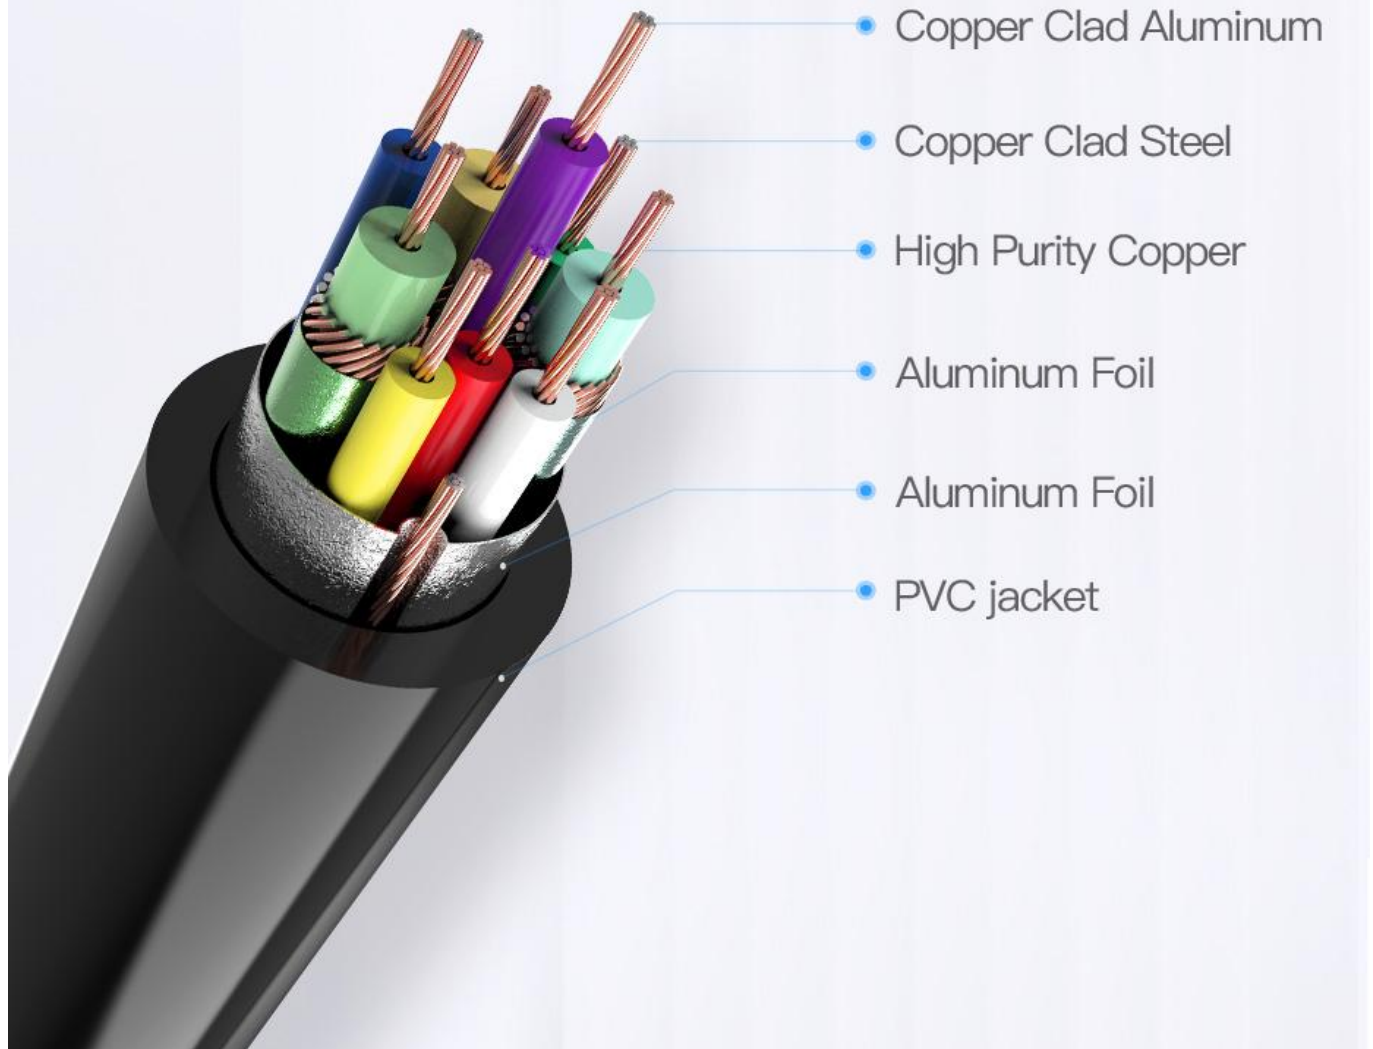

Mirror Mode

Two screen show the same screen

Extended Mode

A perfect solution for work
and entertainment

High Quality Material

Ensure fast transmission speed and good quality

Soft and Durable

Environmental PVC material, easy to use and carry