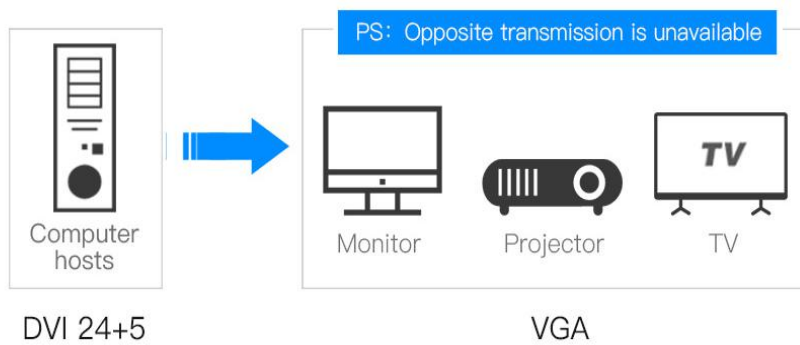

DVI(24+5) to VGA Cable

DVI 24+5 Standard Male

DVI 24+5 female

DVI 24+1 female

DVI 18+1 female

1080P HD Picture Quality

Dual Magnetic Ring Anti-interference

Anhydrous
ripple

Two Modes

① Mirror Mode

Enjoy large screen for video and image

② Extended Mode

Work and entertainment at the same time

Ergonomic Design

Plugging
effortless

Ergonomic design

No ghosting, No splash

* Sizes above are hand measurement, there might be slight tolerance

Product Parameters

Brand	Vention
Name	DVI 24+5 to VGA Converter
Model	EAC
Appearance Color	Black
Interface Process	Gold plated
Core	High purity copper
Interface Type	DVI 24+5 male, VGA male
Resolution	1920x1080@60Hz
Shielding	Double aluminum foil + Metal braided Double magnetic ring
Specifications	17.5mmx9.5mmx28mm
OD	7.3mm
Length	1m-10m
Jacket	PVC
AWG	30AWG
Warranty	One year
Packing	Color box