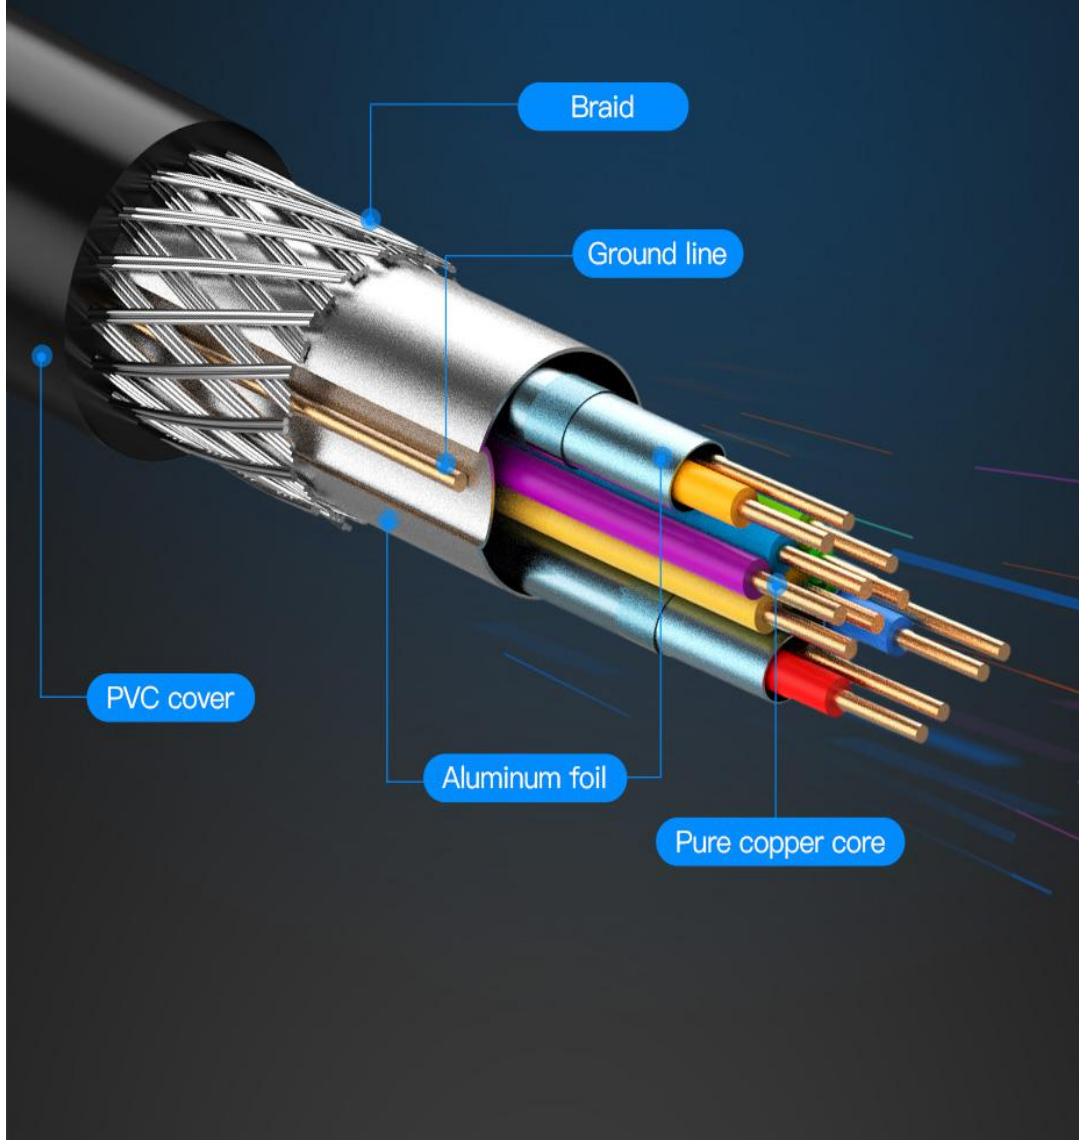

PVC section	Length	Wire gauge	Wire diameter	Strengthen the configuration
	1-10m	30AWG	7.3mm	Double magnetic ring

Reinforced SR, No Break

Anti-stretch Material
Durable

Interface/Pin, No Rust

Anti-rust gold plating process

Two Modes

① Mirror Mode

Enjoy large screen for video and image

② Extended Mode

Work and entertainment at the same time

Ergonomic Design

Plugging
effortless

Ergonomic design

No ghosting, No splash

* Sizes above are hand measurement, there might be slight tolerance

Product Parameters

Brand	Vention
Name	DVI 24+5 to VGA Converter
Model	EAC
Appearance Color	Black
Interface Process	Gold plated
Core	High purity copper
Interface Type	DVI 24+5 male, VGA male
Resolution	1920x1080@60Hz
Shielding	Double aluminum foil + Metal braided Double magnetic ring
Specifications	17.5mmx9.5mmx28mm
OD	7.3mm
Length	1m-10m
Jacket	PVC
AWG	30AWG
Warranty	One year
Packing	Color box