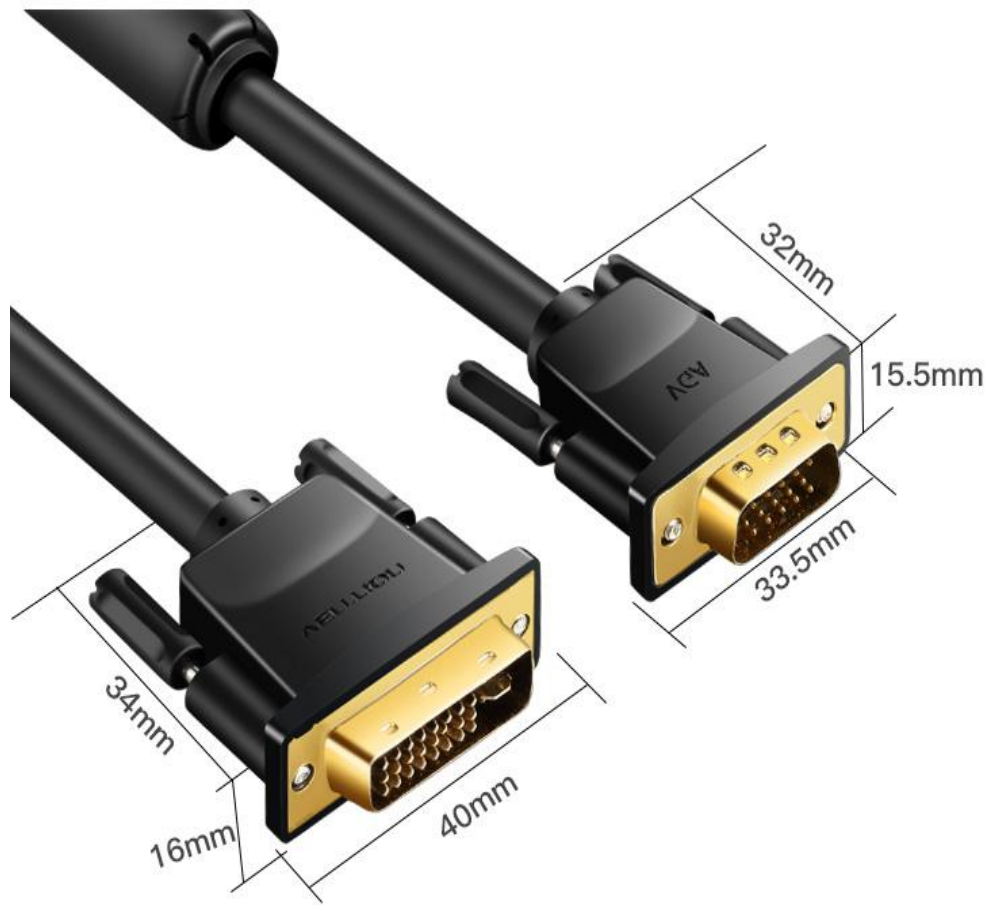

PVC section	Length	Wire gauge	Wire diameter	Strengthen the configuration
	1-10m	30AWG	7.3mm	Double magnetic ring

Reinforced SR, No Break

Anti-stretch Material
Durable

Interface/Pin, No Rust

Anti-rust gold plating process

Two Modes

① Mirror Mode

Enjoy large screen for video and image

② Extended Mode

Work and entertainment at the same time

Ergonomic Design

Plugging
effortless

Ergonomic design

No ghosting, No splash

* Sizes above are hand measurement, there might be slight tolerance

Product Parameters

Brand	Vention
Name	DVI 24+5 to VGA Converter
Model	EAC
Appearance Color	Black
Interface Process	Gold plated
Core	High purity copper
Interface Type	DVI 24+5 male, VGA male
Resolution	1920x1080@60Hz
Shielding	Double aluminum foil + Metal braided Double magnetic ring
Specifications	17.5mmx9.5mmx28mm
OD	7.3mm
Length	1m-10m
Jacket	PVC
AWG	30AWG
Warranty	One year
Packing	Color box

* All data are from Vention laboratory

Length	Art.No.	EAN Code
1m	EACBF	6922794732957
1.5m	EACBG	6922794732964
2m	EACBH	6922794732971
3m	EACBI	6922794732988
5m	EACBJ	6922794732995
8m	EACBK	6922794733008
10m	EACBL	6922794733015