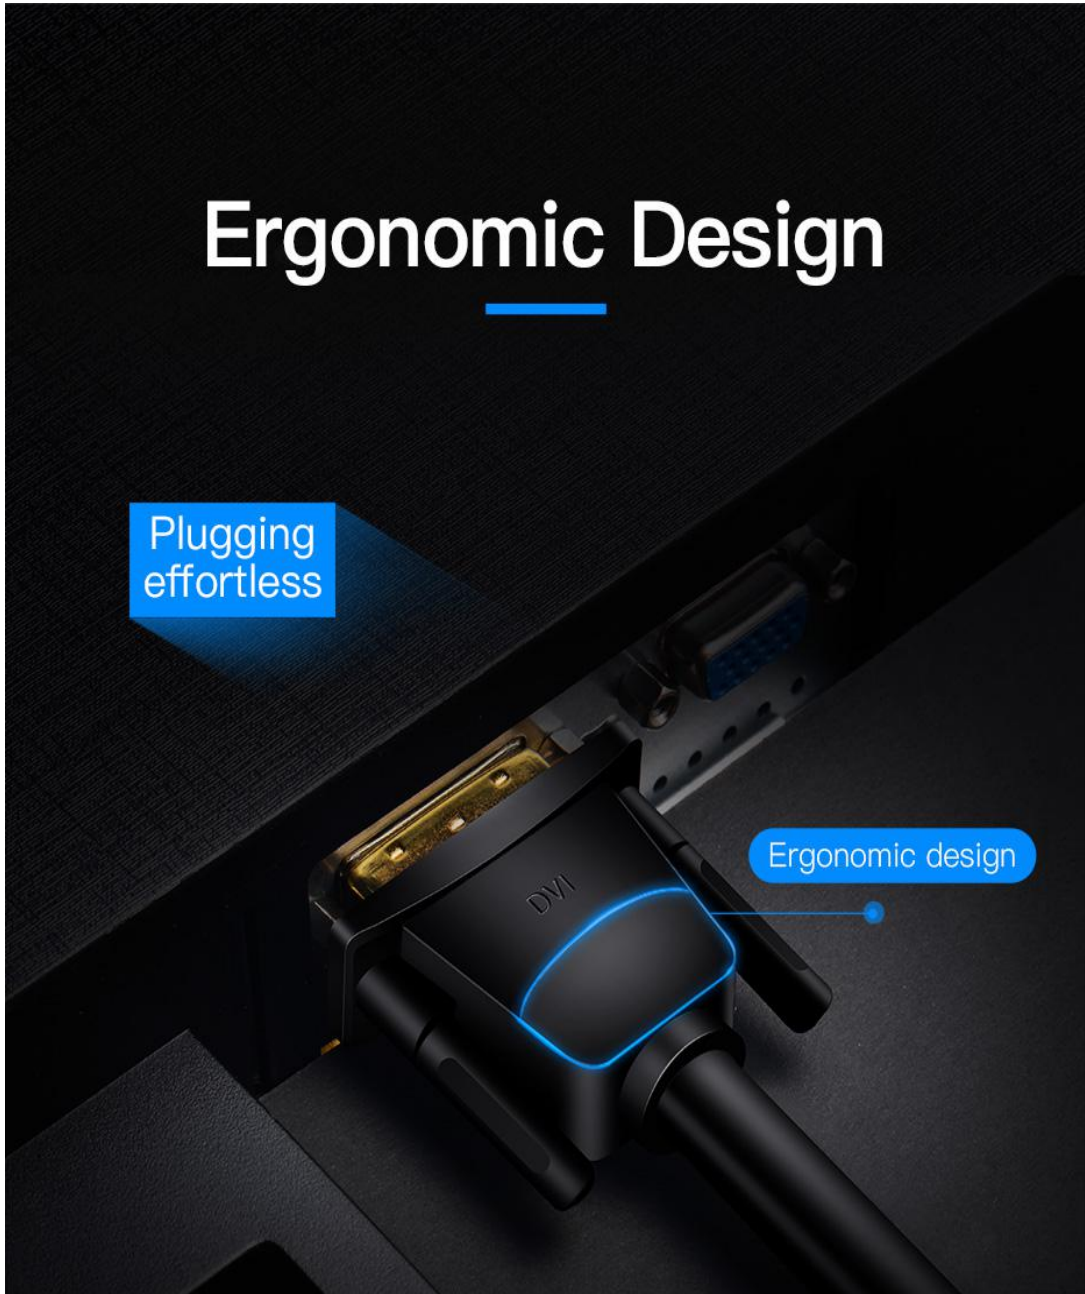

PVC section	Length	Wire gauge	Wire diameter	Strengthen the configuration
	1-10m	30AWG	7.3mm	Double magnetic ring

Reinforced SR, No Break

Anti-stretch Material
Durable

Interface/Pin, No Rust

Anti-rust gold plating process

Two Modes

① Mirror Mode

Enjoy large screen for video and image

② Extended Mode

Work and entertainment at the same time

Ergonomic Design

Plugging
effortless

Ergonomic design

No ghosting, No splash

* Sizes above are hand measurement, there might be slight tolerance

Product Parameters

Brand	Vention
Name	DVI 24+5 to VGA Converter
Model	EAC
Appearance Color	Black
Interface Process	Gold plated
Core	High purity copper
Interface Type	DVI 24+5 male, VGA male
Resolution	1920x1080@60Hz
Shielding	Double aluminum foil + Metal braided Double magnetic ring
Specifications	17.5mmx9.5mmx28mm
OD	7.3mm
Length	1m-10m
Jacket	PVC
AWG	30AWG
Warranty	One year
Packing	Color box