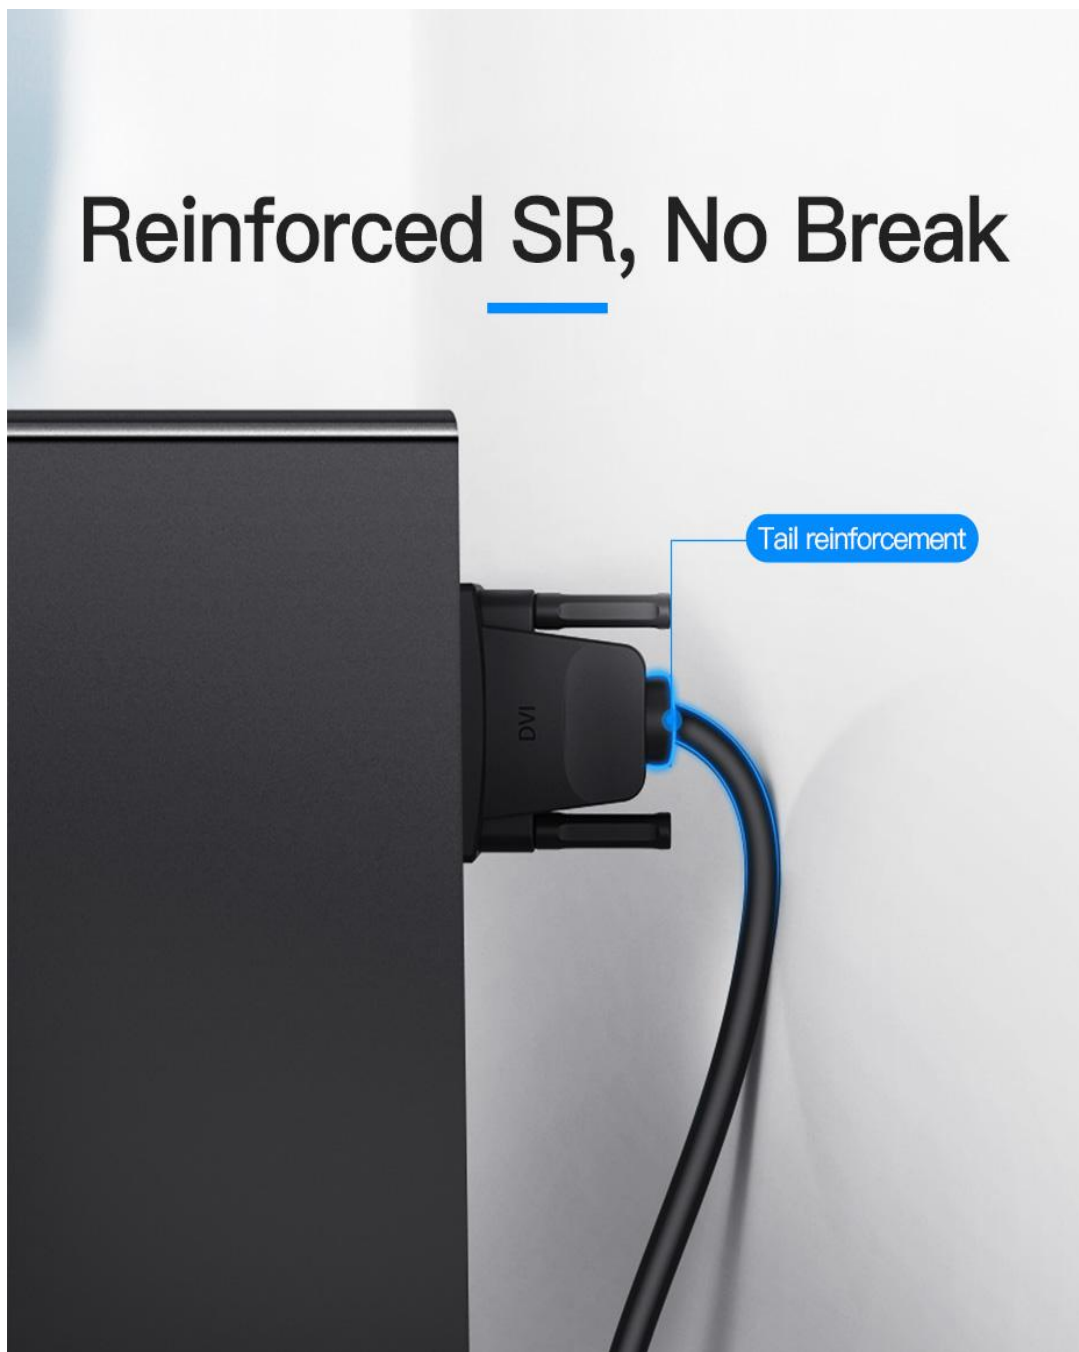

PVC section	Length	Wire gauge	Wire diameter	Strengthen the configuration
	1-10m	30AWG	7.3mm	Double magnetic ring

Reinforced SR, No Break

Anti-stretch Material
Durable

Interface/Pin, No Rust

Anti-rust gold plating process

Two Modes

① Mirror Mode

Enjoy large screen for video and image

② Extended Mode

Work and entertainment at the same time

Ergonomic Design

Plugging
effortless

Ergonomic design

No ghosting, No splash

* Sizes above are hand measurement, there might be slight tolerance

Product Parameters

Brand	Vention
Name	DVI 24+5 to VGA Converter
Model	EAC
Appearance Color	Black
Interface Process	Gold plated
Core	High purity copper
Interface Type	DVI 24+5 male, VGA male
Resolution	1920x1080@60Hz
Shielding	Double aluminum foil + Metal braided Double magnetic ring
Specifications	17.5mmx9.5mmx28mm
OD	7.3mm
Length	1m-10m
Jacket	PVC
AWG	30AWG
Warranty	One year
Packing	Color box