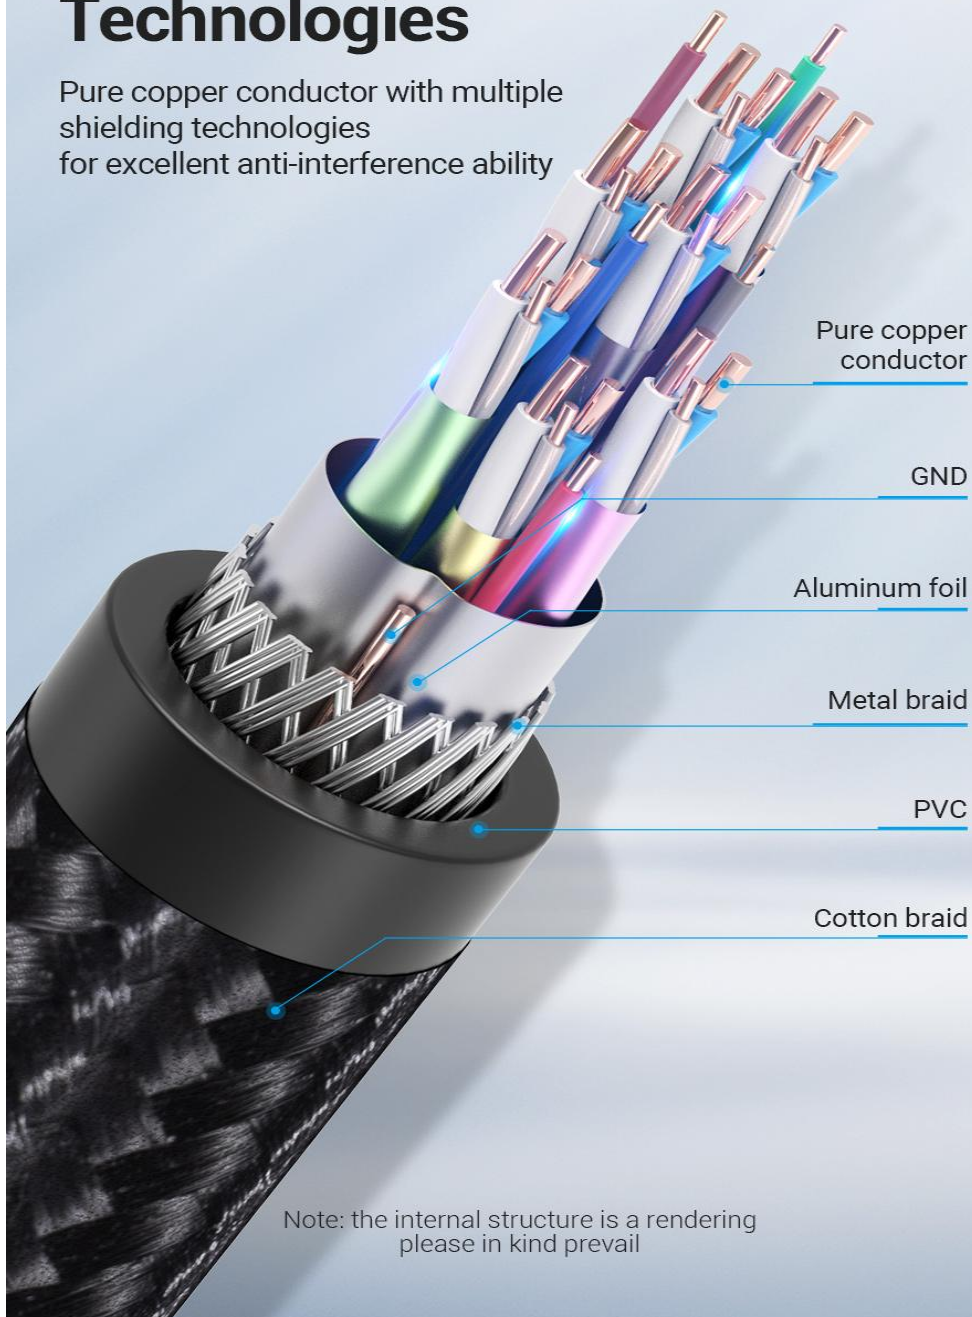

Image synchronization
for efficient business demonstration

Laptop to Monitor

Catch more details in larger screen

2K High Definition Resolution

24-pin double channels support digital signal transmission and up to 2560*1600 resolution

Note: this cable supports 2K@60Hz within length of 3m
and 1080P@60Hz for length longer than 5m
all data are from Vention Lab

Enhanced Shielding Technologies

Pure copper conductor with multiple shielding technologies for excellent anti-interference ability

Interface Technics: Gold-plated

Resolution: 2K@60Hz/1080P@60Hz

Conductor: Pure Copper

Shell: PVC

Shielding: Aluminum Foil+Metal Braided+GND

Jacket: PVC+Cotton Braided

AWG: 31AWG/28AWG

OD: 9.0mm