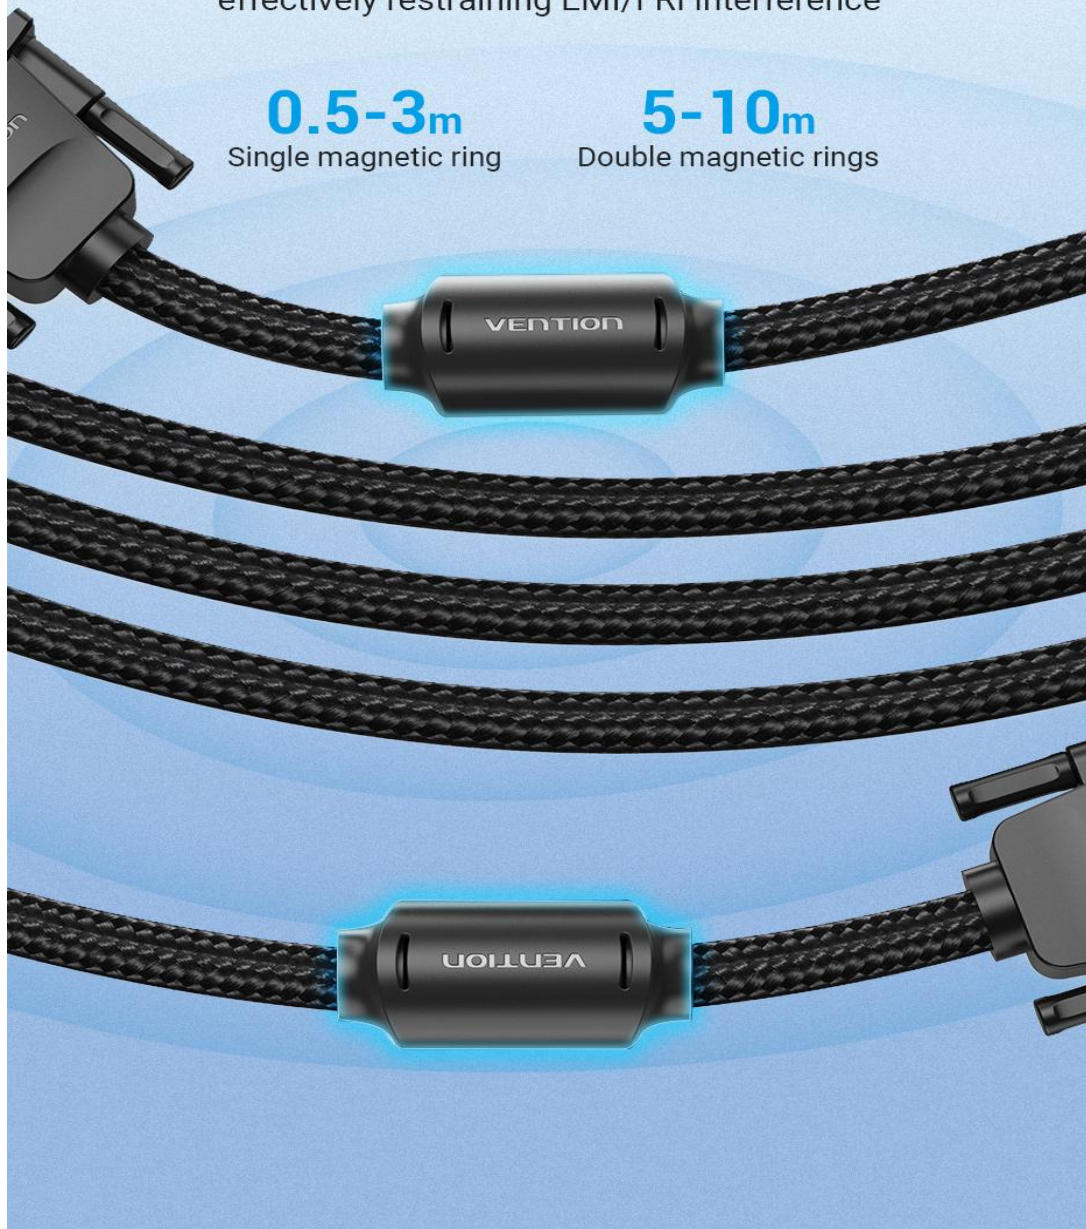

Magnetic Ring for Anti-interference

0.5-3m batches equip with single ring
and double rings for 5-10m batches
effectively restraining EMI/FRI interference

0.5-3m

Single magnetic ring

5-10m

Double magnetic rings