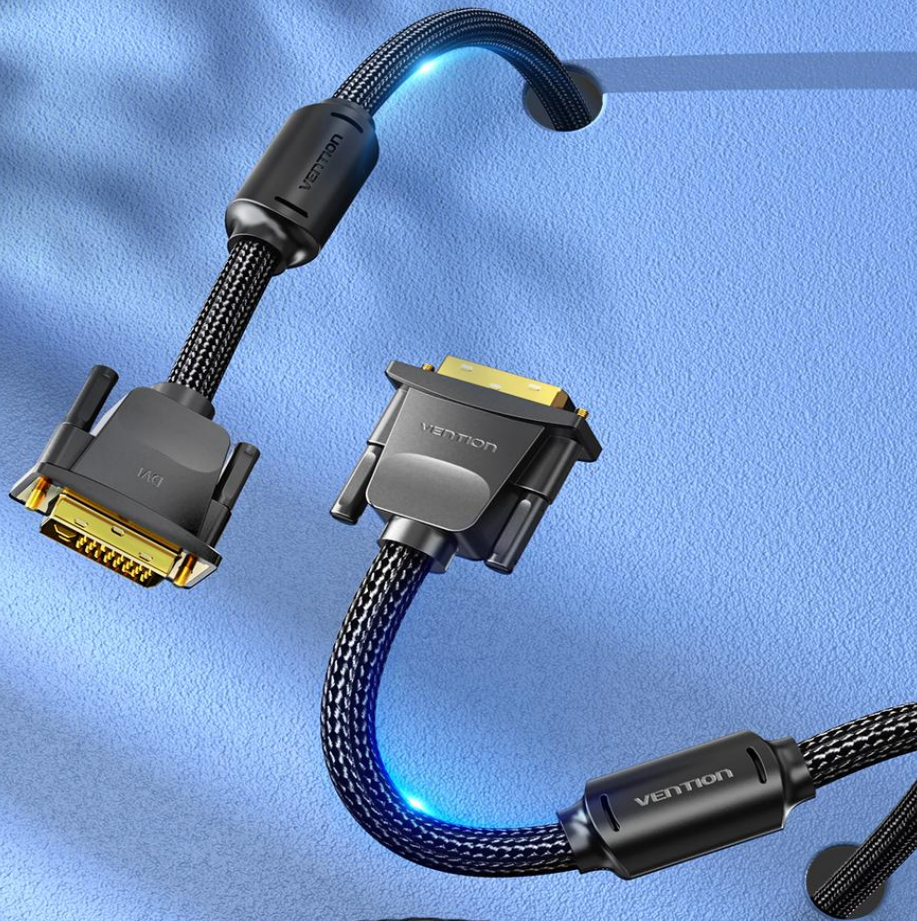

DVI Cable

DVI(24+1) Male to Male HD Cable

2K resolution

| | | | |
|--|--|--|--|
|  2K resolution |  Magnetic ring |  Pure copper conductor |  Multiple shieldings |
|--|--|--|--|

DVI(24+1) Interface

Backward compatible with DVI(24+5) interface

Image synchronization
for efficient business demonstration

Laptop to Monitor

Catch more details in larger screen

2K High Definition Resolution

24-pin double channels support digital signal transmission and up to 2560*1600 resolution

Note: this cable supports 2K@60Hz within length of 3m
and 1080P@60Hz for length longer than 5m
all data are from Vention Lab

Enhanced Shielding Technologies

Pure copper conductor with multiple shielding technologies for excellent anti-interference ability

Extension mode

Show different image
work as well as play

Product Parameters

Brand: Vention

Name: DVI-D(24+1) Male to Male HD Cable

Model: EAE

Color: Black

Interface: DVI(24+1) Male