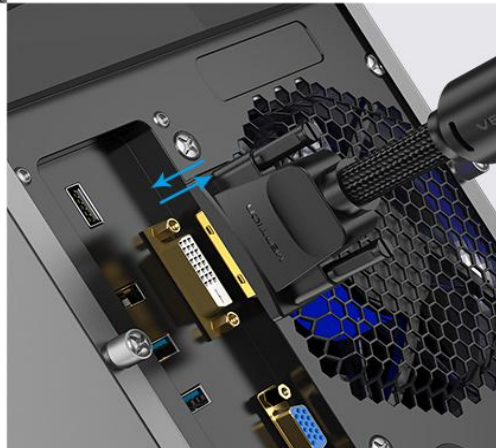

03

Gold-plated interface

Durable in swapping

Application Scene

Widely compatible with GPU, monitor
projector with DVI interface

Output
device

PC

GPU