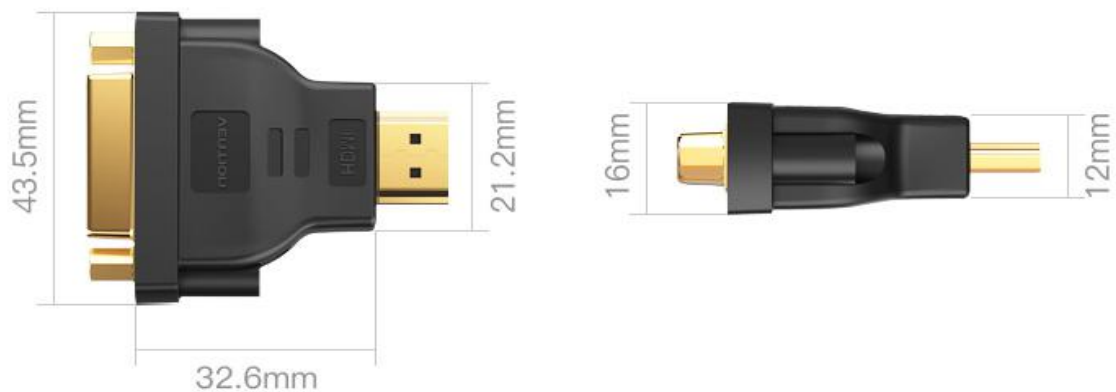

Gold-plated Process

Reduce transmission losses, ensure longer service life

Environmental PVC Shell

Meet RoHS environmental standards, more safety

Compatible With Multiple Devices

Used for DVI (24+1) and DVI (24+5) interface devices

Product Parameters

Brand: Vention

Name: HDMI to DVI(24+5) Adapter

Model: ECCB0

Appearance Color: Black

Version Type: HDMI 1.4

Interface Type: HDMI male,
DVI(24+5) female

Interface Process: Gold-plated

Shell Material: PVC

Resolution: 1080P

Transmission Direction:BI-directional

Product Warranty: One year

Package: PE bag

PS: Above marked specification is made by manual measurement, there might be some slight tolerance.