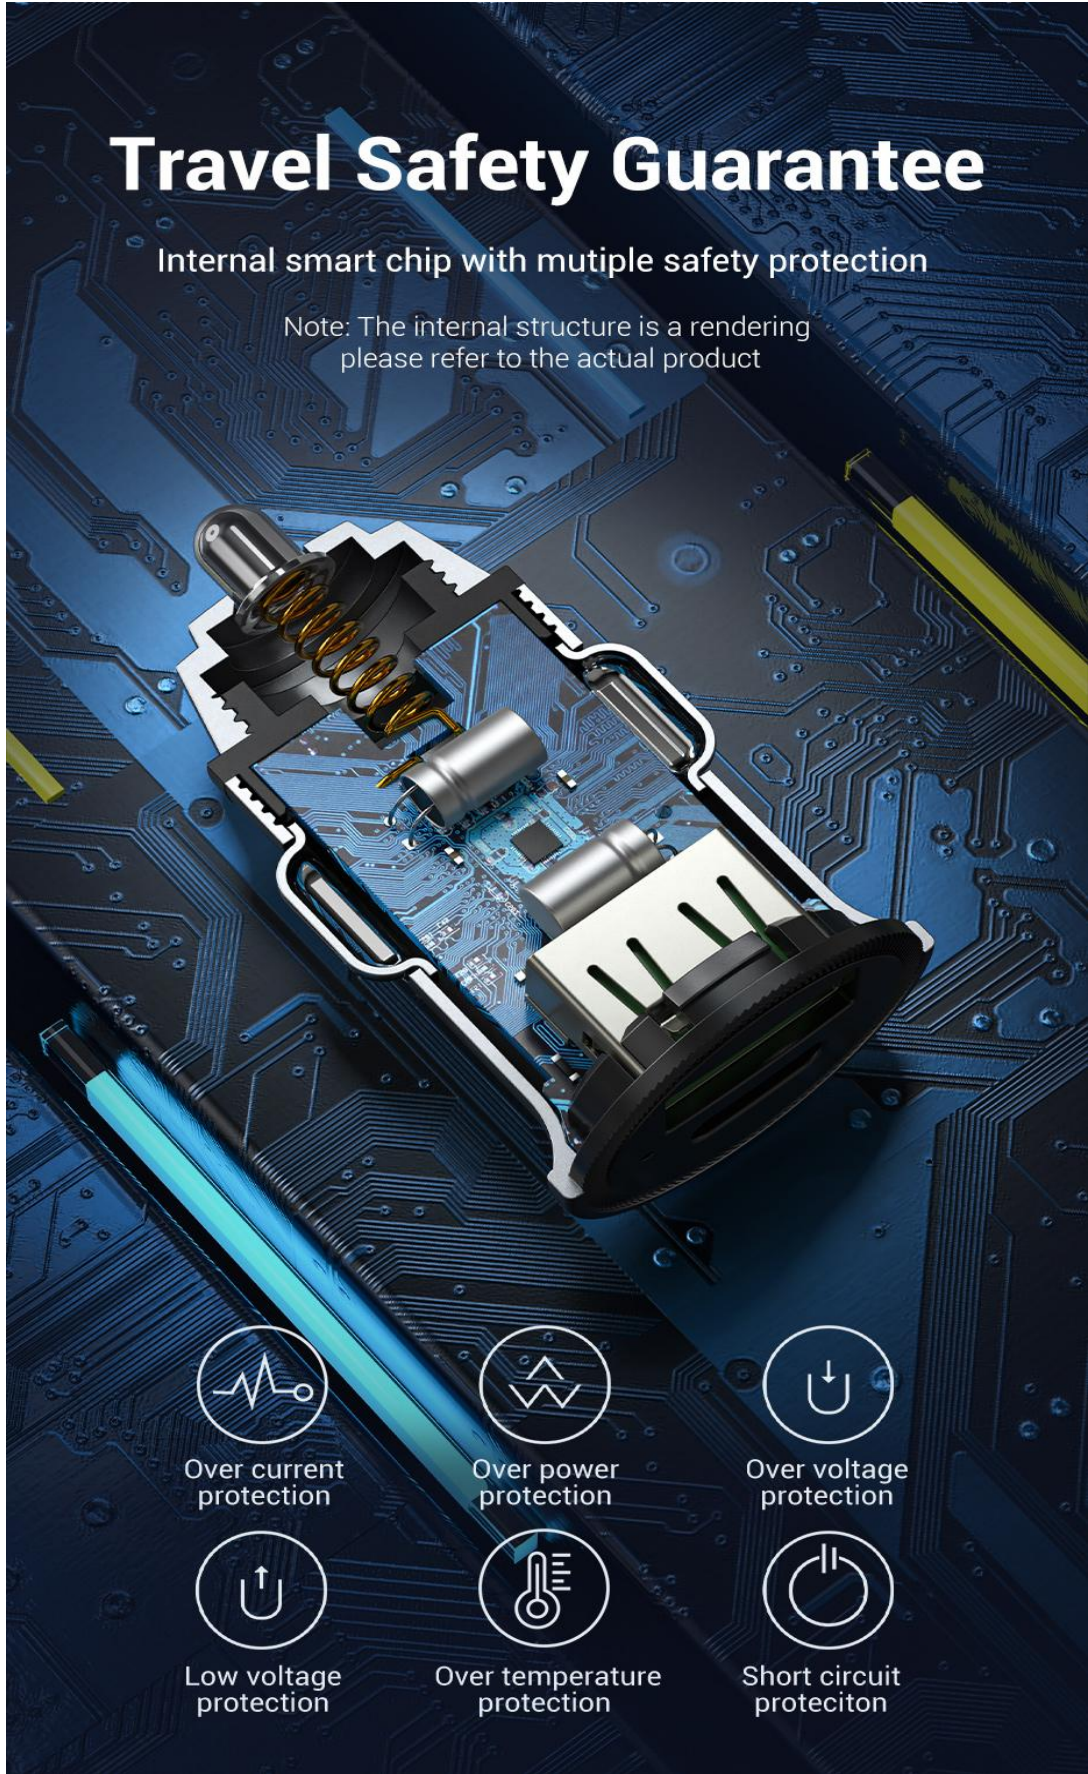

Note: All data are from Vention Lab

USB-A+USB-C ports

Two Ports Simultaneous Output

Two ports 17W output for two devices charge at the same time

Note: All data are from Vention Lab

Travel Safety Guarantee

Internal smart chip with mutiple safety protection

Note: The internal structure is a rendering
please refer to the actual product

Over current
protection

Over power
protection

Over voltage
protection

Low voltage
protection

Over temperature
protection

Short circuit
protection