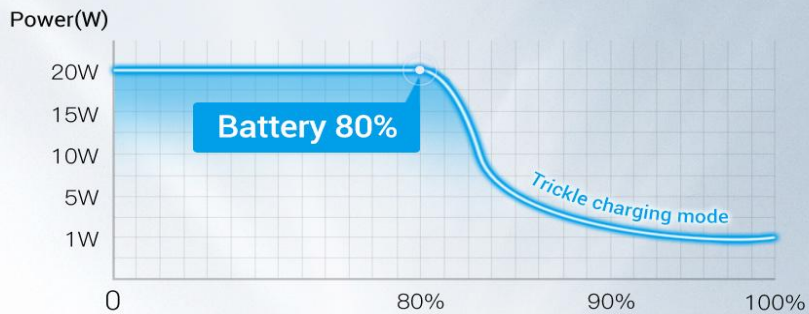

USB-C port

PD20W for iPhone 13

With Apple MFi certificated fast charge cable
charge your devices in less time

iPhone 13
30min for **60%**
Vention PD20W car charger

Trickle charging mode

When battery reaches 80%, turn on trickle charging mode
Lower down temperature, extend battery life