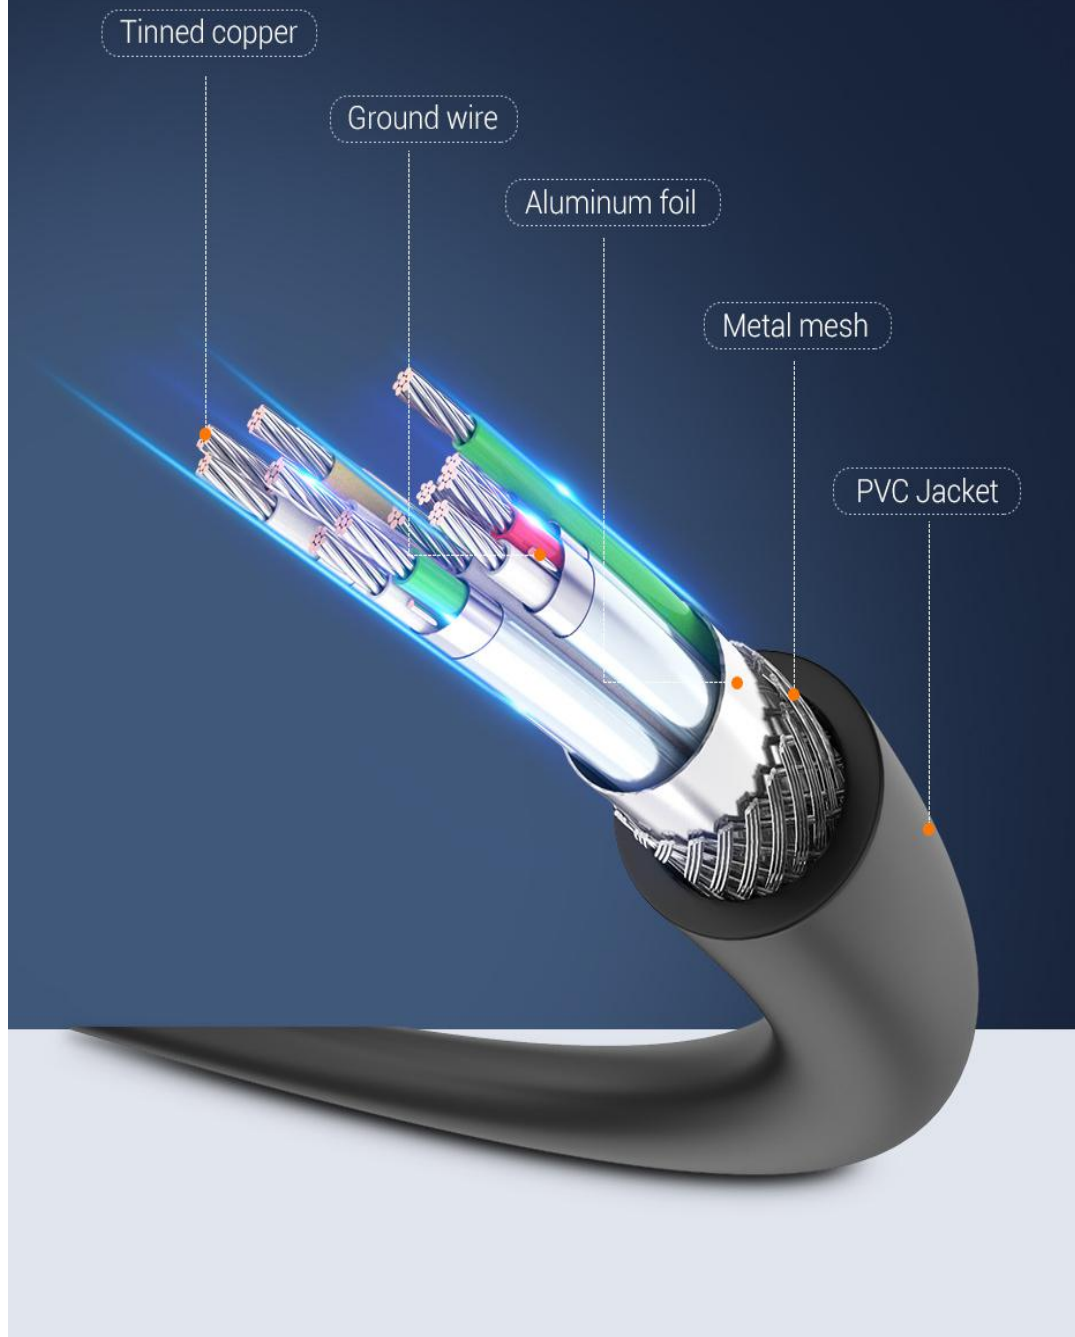

Copy mode

Easy to share and display

Extension mode

Display different pictures

Triple Shielding

Picture is stable without distortion

PVC Jacket

High toughness material
not afraid of distortion

Arc Concave ABS Shell

Anti-oxidation
Easier to hold and insert

Gold-plated Interface

sensitive connection and stable transmission

Anti-loosing Design

Press the hook button when pulling out

Applicable Device

Support the connection between DP devices

DP

DP

Product Parameters

Brand: Vention	Shell: ABS
Name: DP1.2 HD Cable	Shielding: Aluminum Foil+Metal Mesh
Model: HAC	Jacket: PVC
Color: Black	AWG: 30AWG(1-3m)/28AWG(5m)
Interface: DP1.2 Male	OD: 7mm
Interface Technics: Gold-plated	Length: 1-5m
Resolution: 4K@60Hz	Warranty: 1 Year
Conductor: Tinned Copper	Packing: Color Box