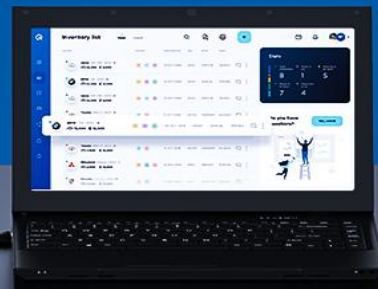

Laptop and Projector Connection

More efficient business demonstration

The screenshot shows a web application interface for an inventory list. The main content is a table with columns for Car info, Actions, Date Ajout Inv., NV, # Cle, and Stock. The table lists several vehicles, including Lexus RX 350 2012, BMW Z4 2012, Toyota RAV 4 2012, Mitsubishi Pajero 2012, and Porsche Cayenne 2018. A sidebar on the left contains navigation icons. A 'Stats' panel on the right displays four metrics: Total inventories (8), Photo to do (1), Washing to be done (5), and Repair to be done (7). Below the stats, there is a section titled 'Do you have questions?' with a 'YES, I HAVE' button and an illustration of a person presenting.

Car info	Actions	Date Ajout Inv.	NV	# Cle	Stock
Lexus RX 350 2012 16,000 € 8,000	[Icons]	10 OCT 2018	DHOL	DSFKJB	19340A
BMW Z4 2012 15,000 € 12,000	[Icons]	10 OCT 2018	HDFG	DHSLBL	7FB36D
Lexus RX 350 2012 16,000 € 8,000	[Icons]	10 OCT 2018	DHOL	DSFKJB	19340A
Toyota RAV 4 2012 15,000 € 12,000	[Icons]	11 OCT 2018	WHYD	CBGDKM	45JBG4
Toyota RAV 4 2012 7,000 € 16,000	[Icons]	11 OCT 2018	WHYD	CBGDKM	45JBG4
Mitsubishi Pajero 2012 2,000 € 19,000	[Icons]	12 OCT 2018	SHFL	SBKKNV	3UBVGS
Porsche Cayenne 2018 4,000 € 10,000	[Icons]	13 OCT 2018	SHFJ	WGCLVN	884J6K