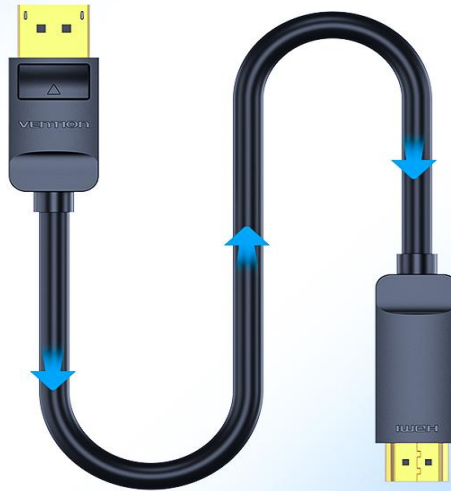

Universal Compatibility

Designed for connecting a computer with a DP female interface to a display device such as a TV/projector/monitor with a HDMI female interface

DP output devices

Devices with standard HDMI interface

Note: Only support DP to HDMI
bi-directional transmission unsupported