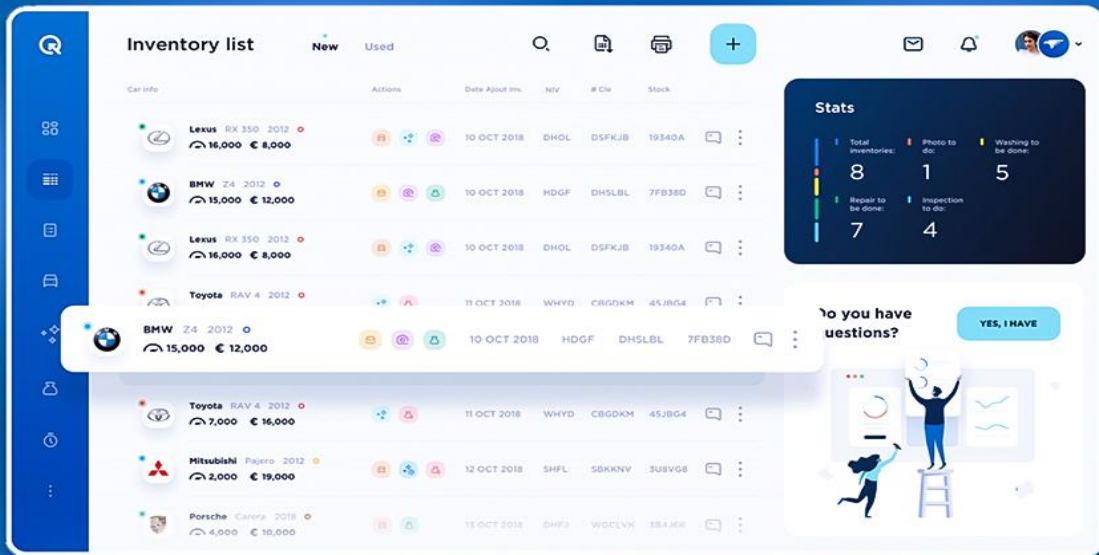

# Laptop and Monitor Connection

Mirror mode provides you with more immersive experiences in larger screen

# Laptop and Projector Connection

More efficient business demonstration