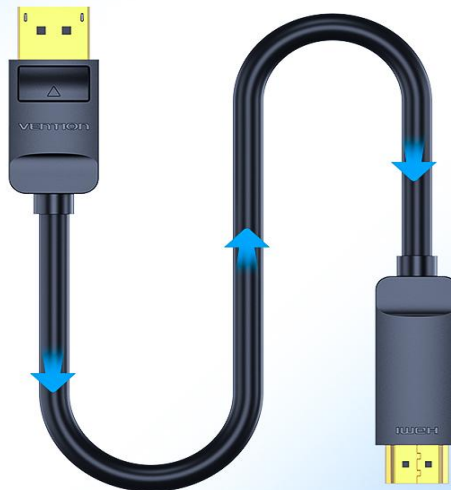

Universal Compatibility

Designed for connecting a computer with a DP female interface to a display device such as a TV/projector/monitor with a HDMI female interface

DP output devices

Devices with standard HDMI interface

Note: Only support DP to HDMI
bi-directional transmission unsupported