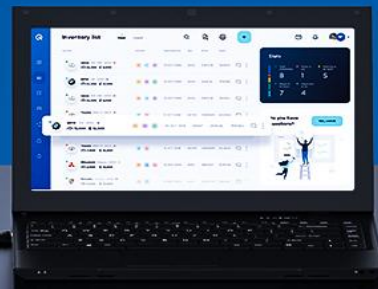

Laptop and Projector Connection

More efficient business demonstration