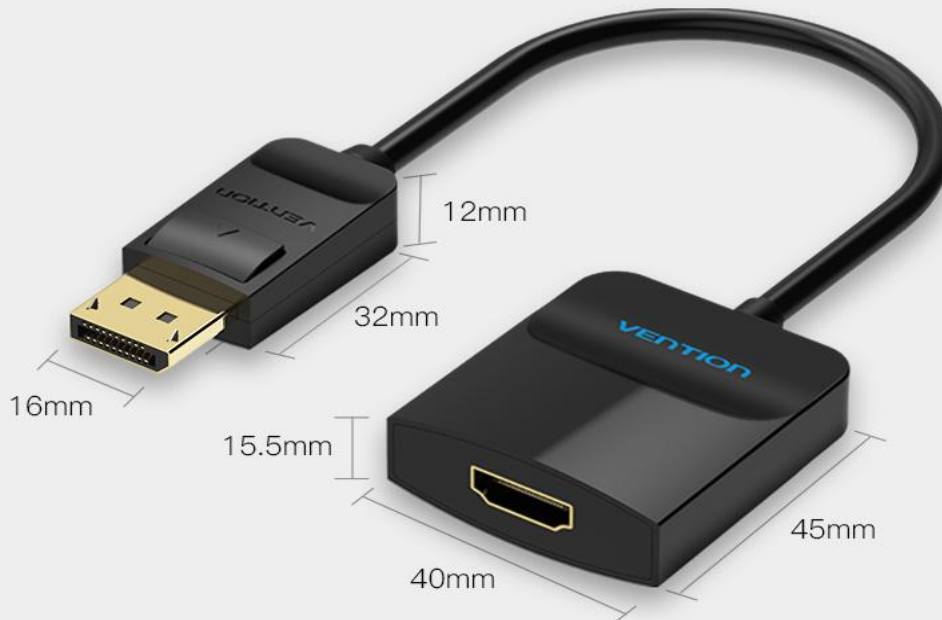

Appearance Color: Black

Interface Type: DP male; HDMI female

Interface Process: Gold-plated

Conductor Material: Tinned copper

Resolution: 4K@30Hz

Shell material: ABS

Jacket Material: PVC

Cable Shielding: Aluminum foil
+metal braided

Cable OD: 5.0mm

Cable Length: 15cm

AWG: 32AWG+28AWG

Product Warranty: One year

Package: Color box

Packing Display

Note: The packing has upgraded, two different packings will be dispatched randomly and won't affect the actual use