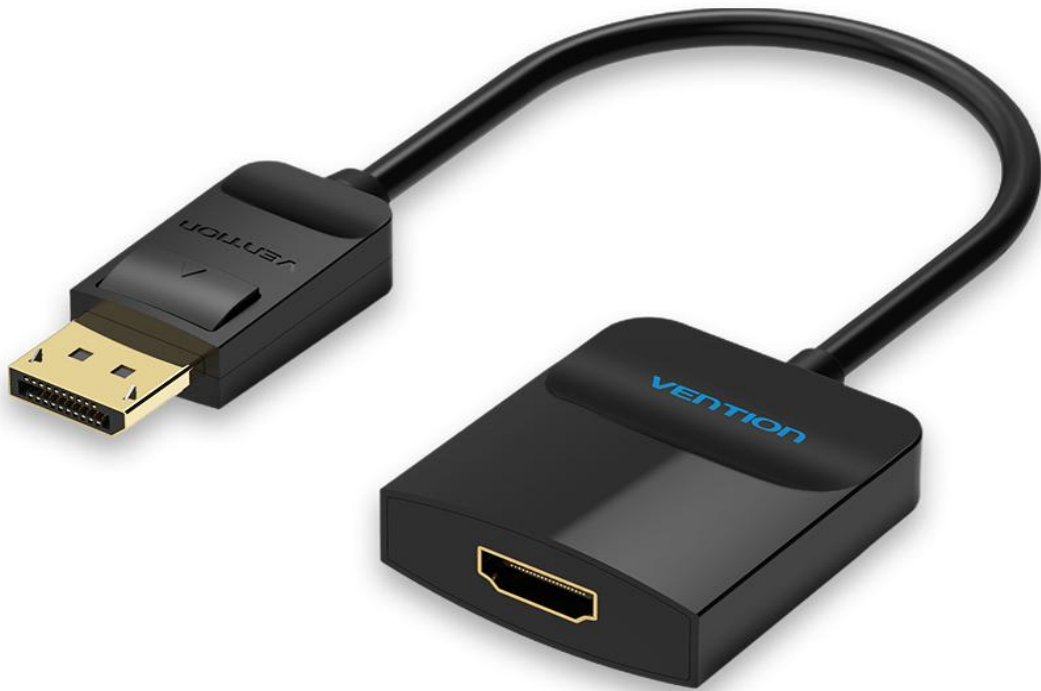

Two screens show the same picture, suitable for sharing

Extension Mode

You can surf the internet and work at the same time

Long Distance HD Transmission

Support about 10meters remote connection
with display device

ABS Shell

Wear resistance and corrosion resistance

High Performance Chip

Signal stable output

no ghosting and no flash screen

Gold-plated Interface

Resistant to plug, anti-corrosion

Aluminum foil & Metal braided shielding

Ensure the pictures are clear and fluent

PVC Jacket

More durable, protect the cable core

Applicable Equipment

Standard DP computer connect HDMI display devices

Output device

Computer

Laptop

Appearance Color: Black

Interface Type: DP male; HDMI female

Interface Process: Gold-plated

Conductor Material: Tinned copper

Resolution: 4K@30Hz

Shell material: ABS

Jacket Material: PVC

Cable Shielding: Aluminum foil
+metal braided