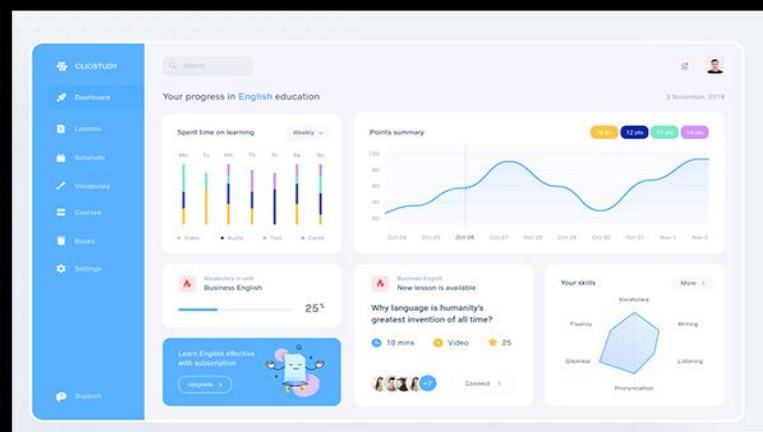

Support 4K@30Hz

Laptop Connect HDTV

Audio and video synchronous transmission

Display With Large Screen

Work will be more convenient

Two modes

Meet different needs

Copy mode

Two screens show the same picture, suitable for sharing

Extension Mode

You can surf the internet and work at the same time

Long Distance HD Transmission

Support about 10meters remote connection
with display device