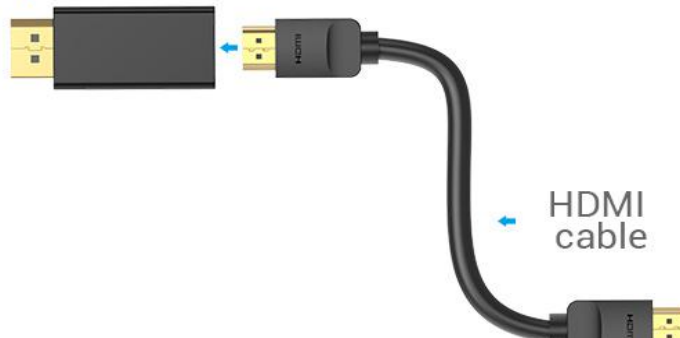

Avoid damage to the graphics card by frequently swapping DP interface

Interfaces & Applicable Devices

Output devices

Laptop

Desktop

Standard DP male Standard HDMI female

Display devices

Projectors

Audio Lossless Transmission
Video HD Conversion

CH7530A

Tight Connection Plug And Play

Tight interface

Product Size

* Note: All data are from Vention Lab
Sizes above are manually measured. There might be slight tolerance