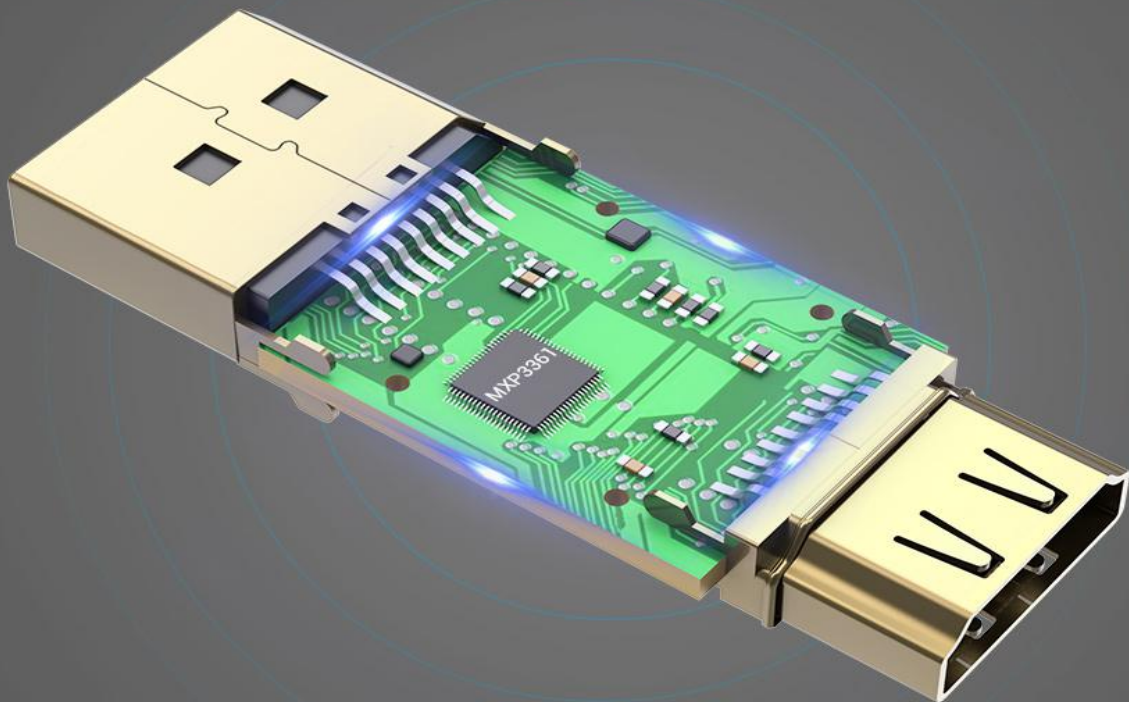

windows8

windows10

windowsXP

Mac OS

Linux

Vista

Details and Quality

Smart Chip

Audio Lossless Transmission
Video HD Conversion

CH7530A

Tight Connection Plug And Play

Tight interface

Product Size

* Note: All data are from Vention Lab
Sizes above are manually measured. There might be slight tolerance

Product Parameters

Brand:	Vention
Name:	DP To HDMI Adapter
Model:	HBMB0
Color:	Black
Interface:	DP Male, HDMI Female
Interface Technics:	Gold-plated
Resolution:	4K@30Hz
Shell:	ABS
Chip:	CH7530A
Warranty:	1 Year
Packing:	PE Bag