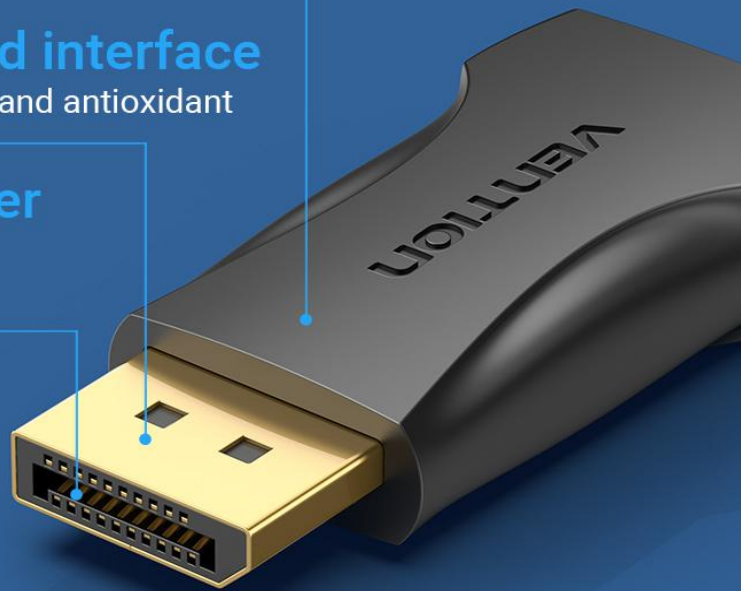

PVC shell

Anti-pressure and anti-crack

Gold-plated interface

Wear resistance and antioxidant

Pure copper contacts

Stable signal

Plug and Play

Support hot plug in/out, free from driver installation
and external power supply

Product Parameters

Brand: Vention	Resolution: 1080P@60Hz
Name: DP to HDMI Adapter	Shell : PVC
Model: HBOB0	Chip: MXP3361
Color: Black	Warranty: 1 Year
Interface: DP Male, HDMI Female	Packing: PE Bag
Interface Technics: Gold-plated	