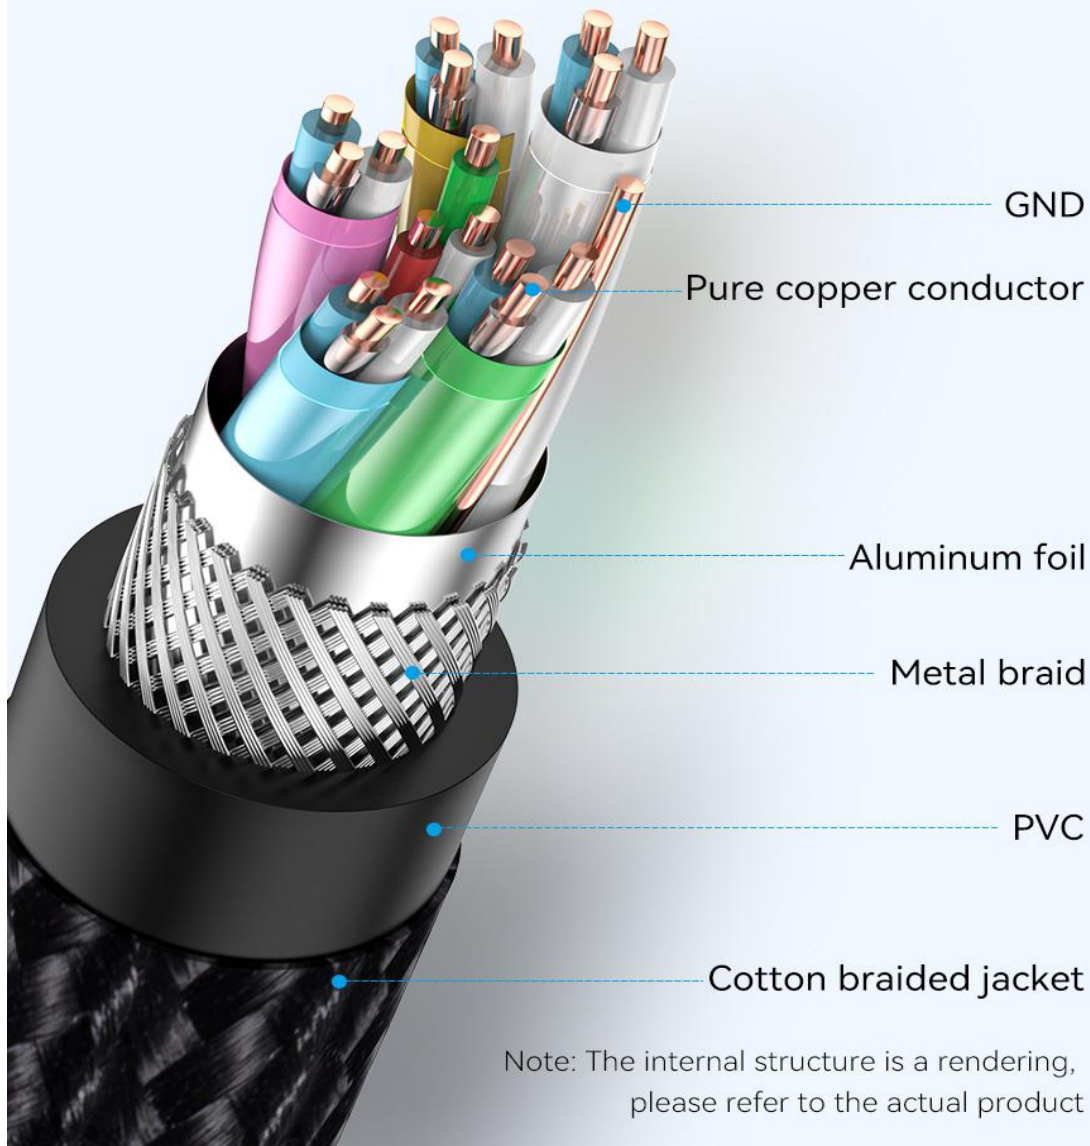

# High Performance Chip

For stable HDMI signal output and HD conversion

Note: The internal structure is a rendering, please refer to the actual product

# Premium Shielding Technology

For clear and stable picture

# Tight Connection

Clip design for tight interface connection

Note: Press down the clip then swapping the plug