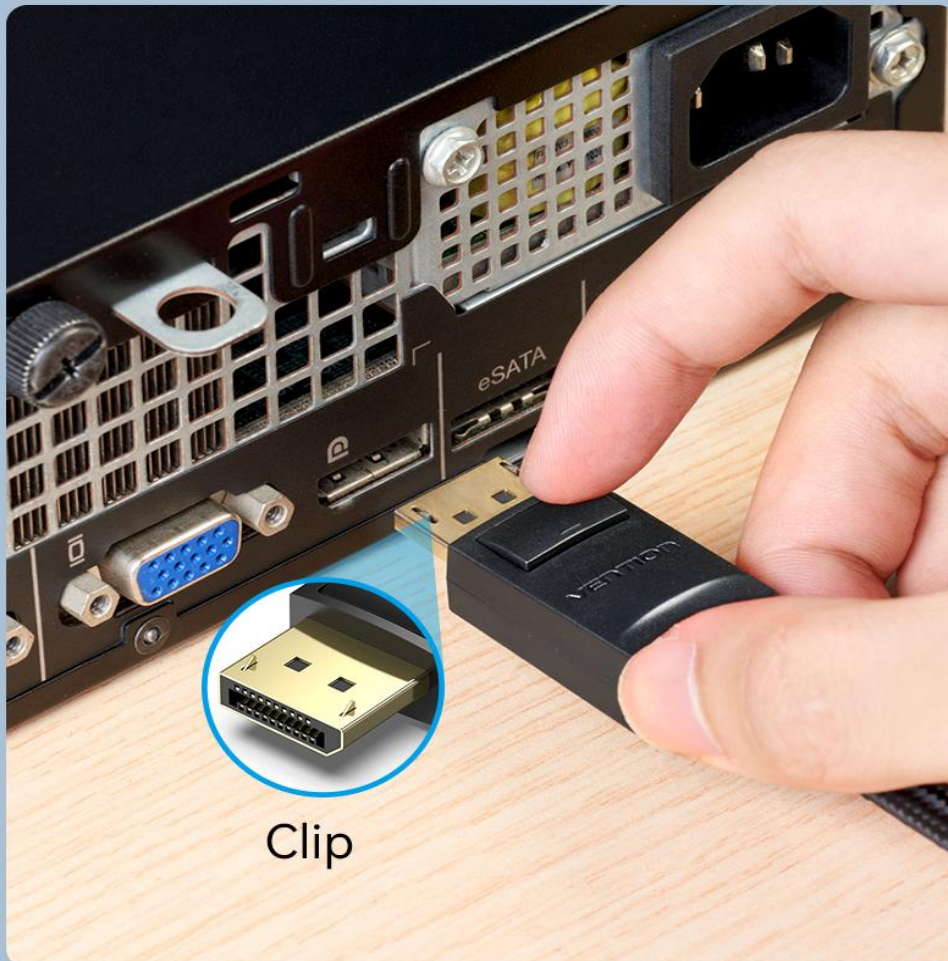

Tight Connection

Clip design for tight interface connection

Note: Press down the clip then swapping the plug