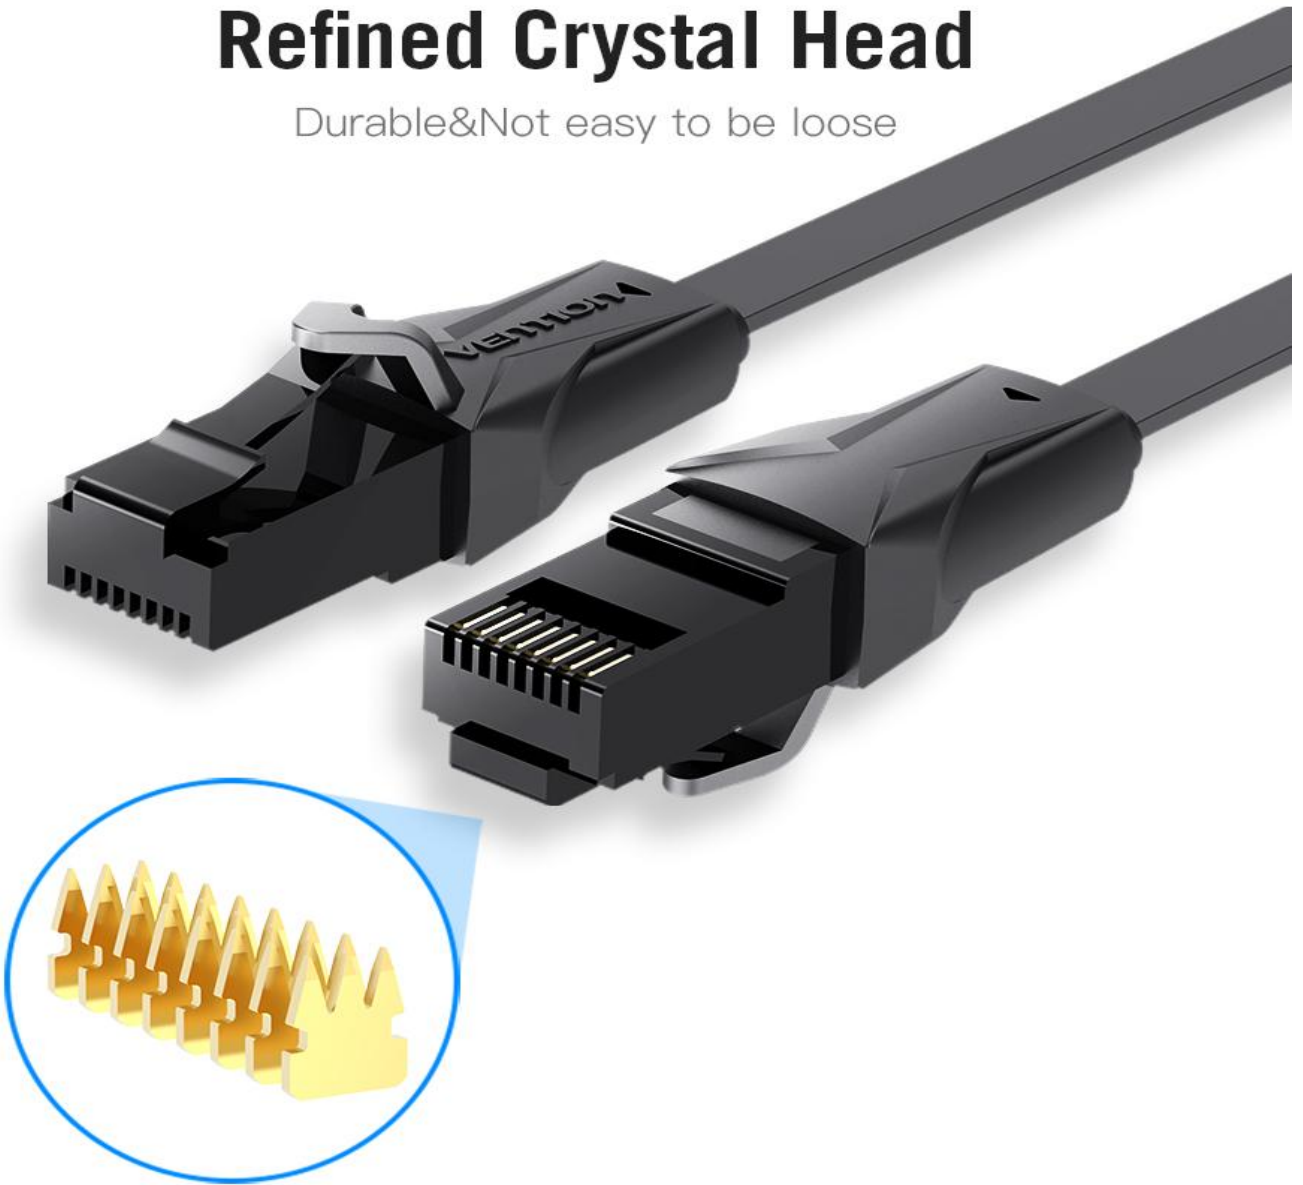

Eight-core Twisted Pair

Multiple shielding, stable transmission

Twisted structure

Refined Crystal Head

Durable&Not easy to be loose

Stable Cross Skeleton Structure

Durable Gold-plated Brass Contacts

Gold-plated contacts

0.75–30m for choice ,fully meet your different needs

Product Parameters

Brand:	Vention
Name:	CAT6 of Gigabit Network Cable
Model:	IBA
Color:	Black
Connector Type:	RJ45
AWG:	32AWG
Cable Body Isolation:	Cross Skeleton
Connector:	Pure Copper
Stranding Method:	Eight Core Twist
Online Broadband:	1000Mbps
Jacket Material:	PVC
Warranty:	1 year