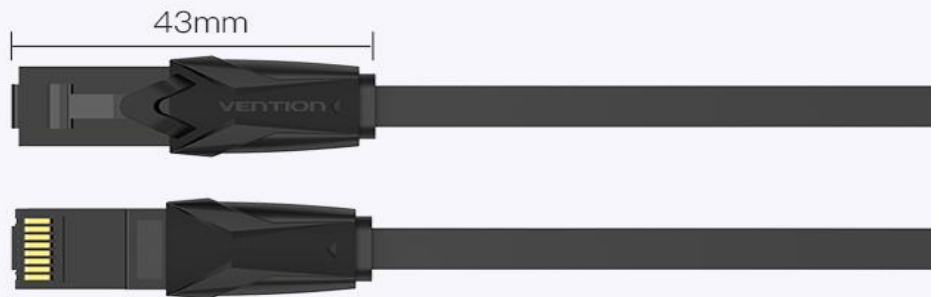

0.75–30m for choice ,fully meet your different needs

Product Parameters

Brand:	Vention
Name:	CAT6 of Gigabit Network Cable
Model:	IBA
Color:	Black
Connector Type:	RJ45
AWG:	32AWG
Cable Body Isolation:	Cross Skeleton
Connector:	Pure Copper
Stranding Method:	Eight Core Twist
Online Broadband:	1000Mbps
Jacket Material:	PVC
Warranty:	1 year