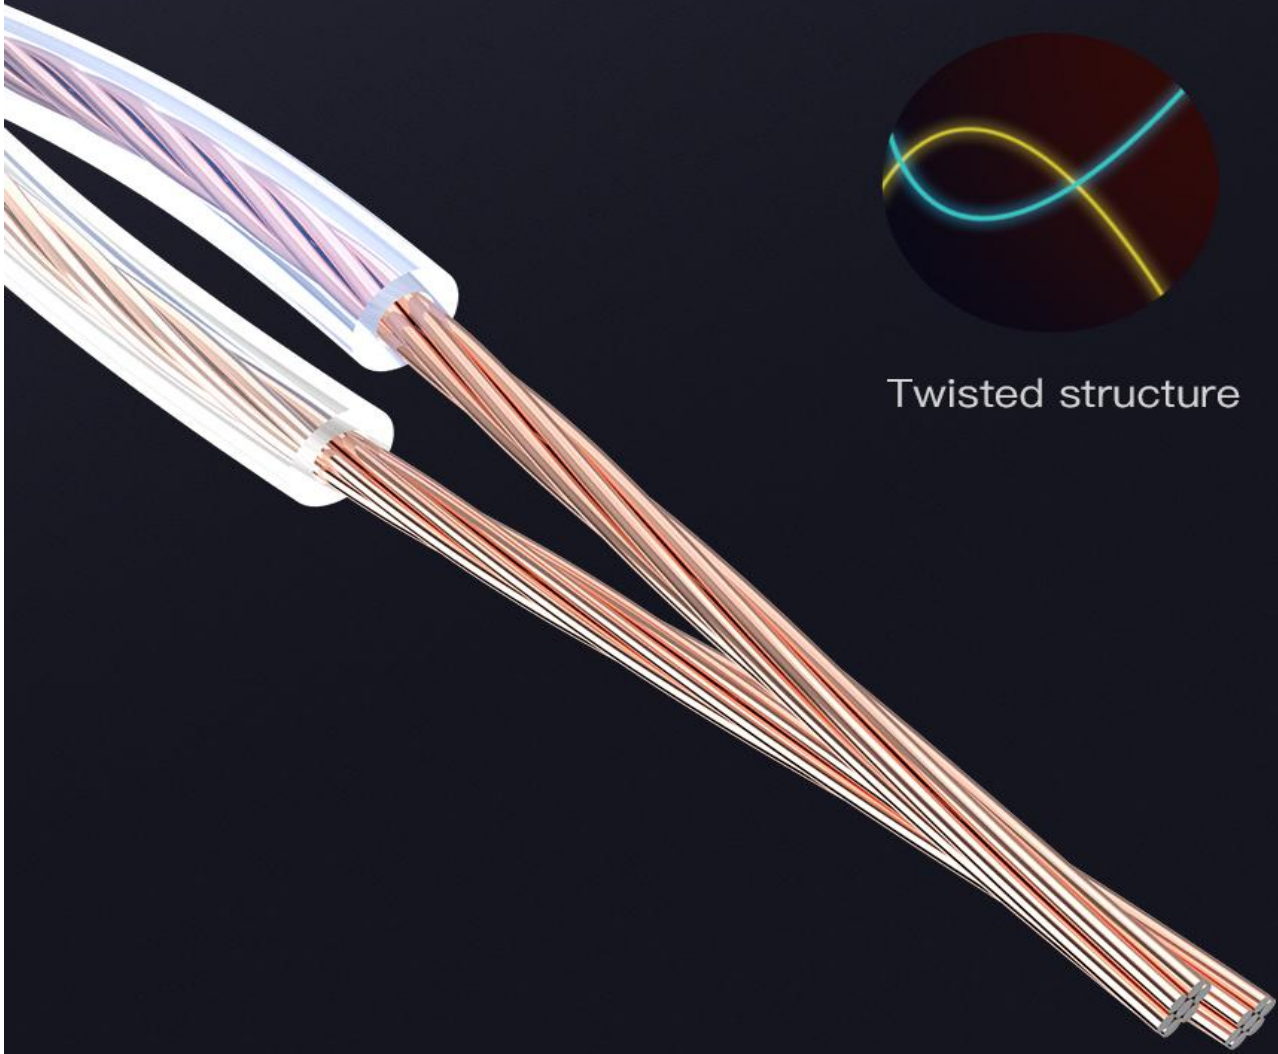

Flat CAT6 UTP Patch Cord Cable

C A T 6 G I G A B I T E T H E R N E T C A B L E

CAT6 Gigabit Ethernet Cable

Gigabit
transmission fast

Wire
core bold

Twisted pair
interference

Refined
crystal head

Enjoy Faster Speed

Easily deal with offline problems and play online games smoothly

Wide Applications

Compatible with RJ45 network port

Stable Surfing

Connect to Gigabit network,
long-cable transmission signals are not attenuated

Eight-core Twisted Pair

Multiple shielding, stable transmission

Twisted structure

Refined Crystal Head

Durable&Not easy to be loose

Stable Cross Skeleton Structure

Durable Gold-plated Brass Contacts

Gold-plated contacts

0.75–30m for choice ,fully meet your different needs

Product Parameters

Brand:	Vention
Name:	CAT6 of Gigabit Network Cable
Model:	IBA
Color:	Black
Connector Type:	RJ45
AWG:	32AWG
Cable Body Isolation:	Cross Skeleton
Connector:	Pure Copper
Stranding Method:	Eight Core Twist
Online Broadband:	1000Mbps
Jacket Material:	PVC
Warranty:	1 year