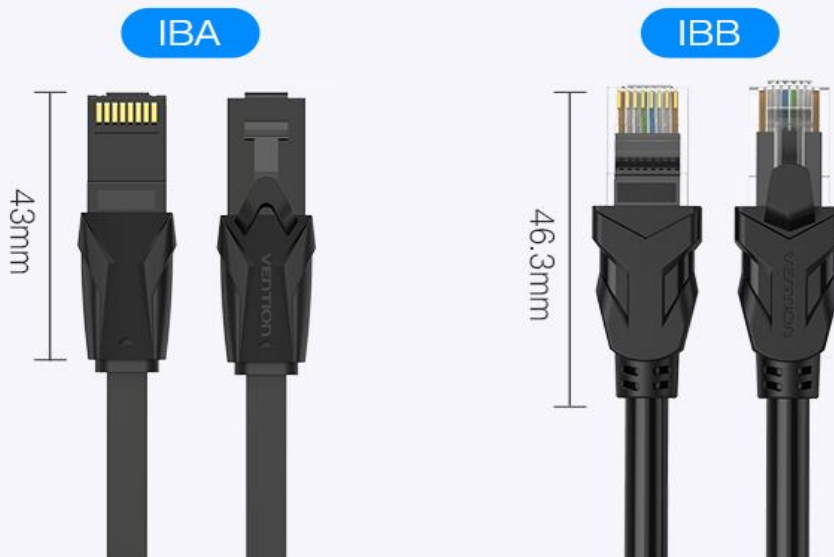

### Round Cable

Can be used daily

### Flat Cable

Suitable for home wiring  
easy to put in the carpet / gap

# Multiple Lengths

0.75–30m for choice ,fully meet your different needs

# Product Parameters

Brand:	Vention
Name:	CAT6 of Gigabit Network Cable
Model:	IBA/IBB
Color:	Black
Connector Type:	RJ45
AWG:	32AWG/26AWG
Cable Body Isolation:	Cross Skeleton
Connector:	Pure Copper
Stranding Method:	Eight Core Twist
Online Broadband:	1000Mbps
Jacket Material:	PVC
Warranty:	1 year