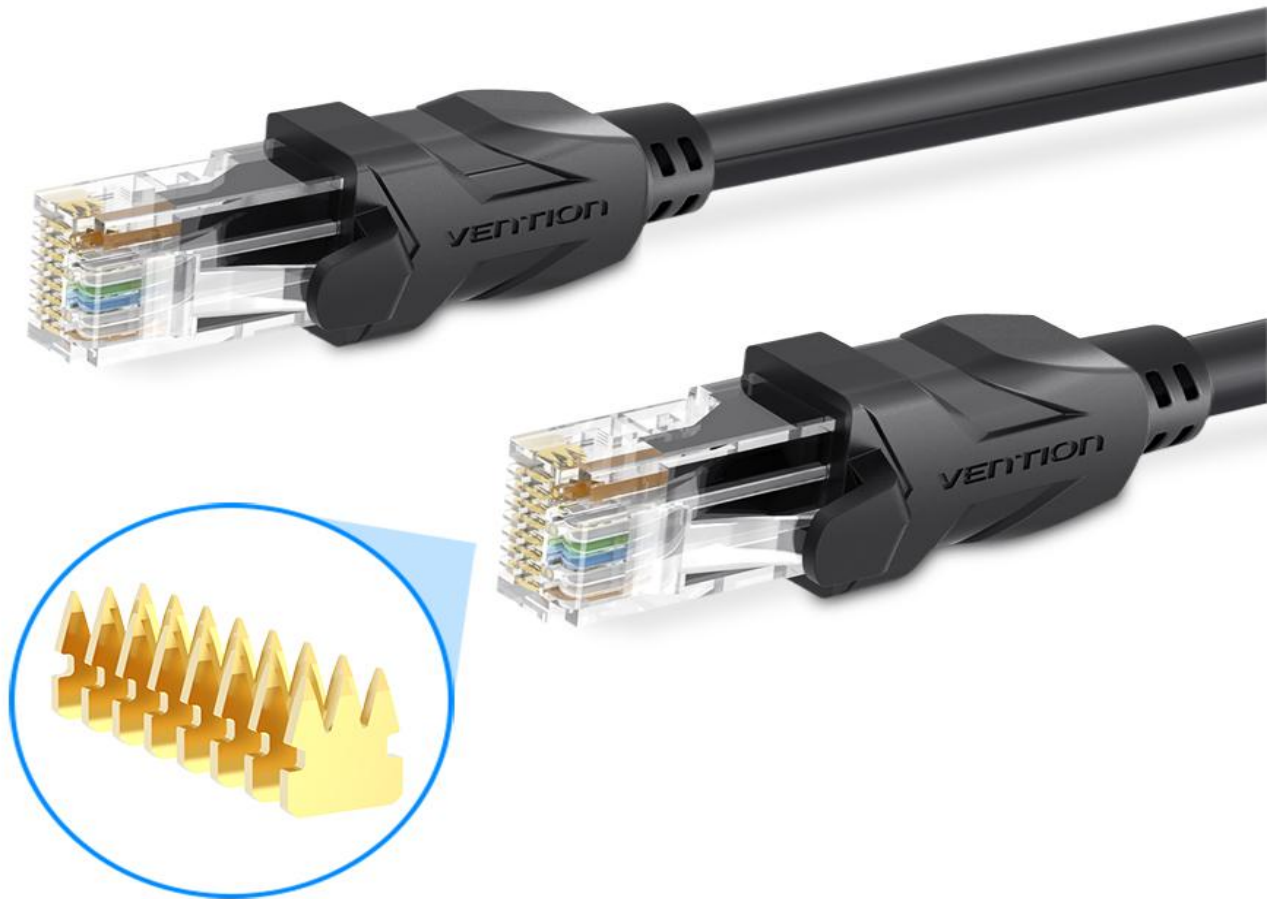

# *CAT6 Gigabit Ethernet Cable*

Gigabit  
transmission fast

Wire  
core bold

Twisted pair  
interference

Refined  
crystal head

## Stable Surfing

Connect to Gigabit network,  
long-cable transmission signals are not attenuated

# Eight-core Twisted Pair

Multiple shielding, stable transmission

Twisted structure

---

# Refined Crystal Head

Durable&Not easy to be loose