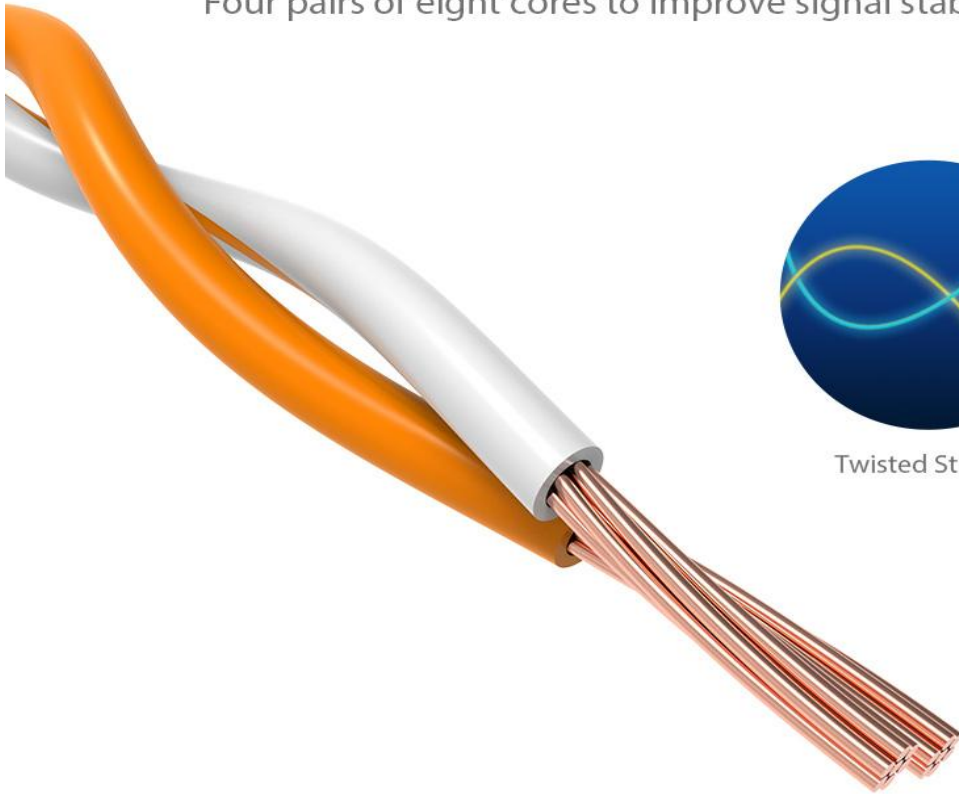

Network Cable

CAT6 GIGABIT NETWORK CABLE

Gigabit
Fast transmission

Stable
Surfing

Double twist
Anti-interference

Refined
Crystal interface

Faster Data Transmission

No delay
in games

Eight-core Twisted Pair is More Resistant to Interference

Four pairs of eight cores to improve signal stability

Twisted Structure

Stable Cross Skeleton Structure

Isolate 4 pairs of twisted pairs to reduce crosstalk and return loss during transmission

Refined Crystal Head

Integrated injection molding, stable and firm plugging resistance

Speed Won't Decrease After Long Time Use

With a two-prong chip, gold-plated pins for better connection

Gold-plated Contacts

Robust And Flexible

Made of PVC, wear-resistant and long service life

Applicable Scene

Varied Length to Choose

0.5m to 40m meets different environmental needs

The shortest length: 0.5m

The longest length: 40m