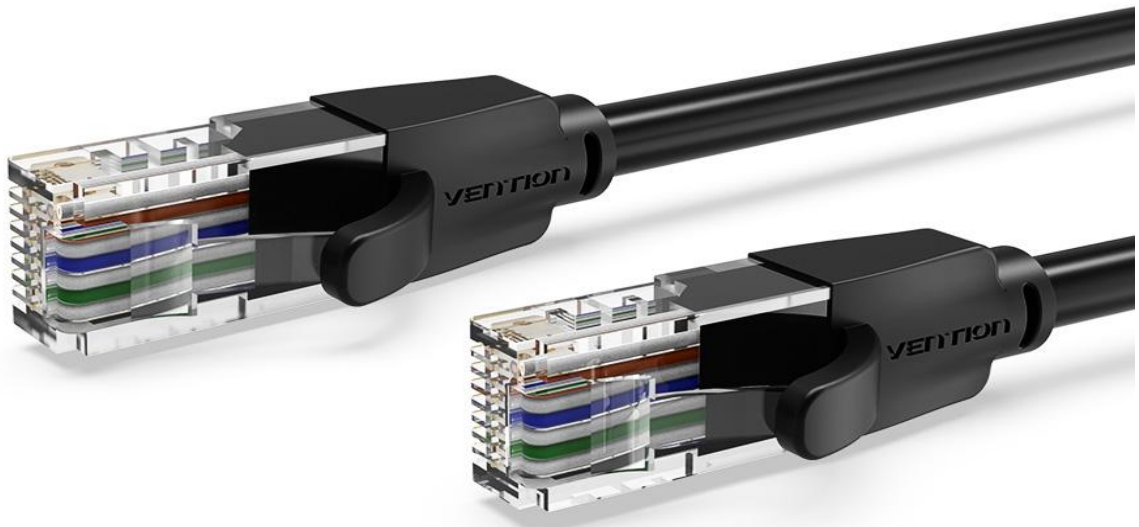

Network Cable

CAT6 GIGABIT NETWORK CABLE

Gigabit
Fast transmission

Stable
Surfing

Double twist
Anti-interference

Refined
Crystal interface

Faster Data Transmission

No delay
in games

Eight-core Twisted Pair is More Resistant to Interference

Four pairs of eight cores to improve signal stability

Twisted Structure

Stable Cross Skeleton Structure

Isolate 4 pairs of twisted pairs to reduce crosstalk and return loss during transmission

Refined Crystal Head

Integrated injection molding, stable and firm plugging resistance

Speed Won't Decrease After Long Time Use

With a two-prong chip, gold-plated pins for better connection

Gold-plated Contacts

Product Parameters

Brand	Vention
Name	CAT6 UTP Network Cable
Model	IBE
Appearance Color	Black
Interface Type	RJ45
Line Order	568B
Interface Process	Gold-plated Pins
Transmission Rate	1000Mbps
Conductor	Copper Clad Aluminum
Jacket	PVC
AWG	26AWG
OD	5.5mm
Length	0.5-40m
Warranty	1 Year
Packing	PE Bag