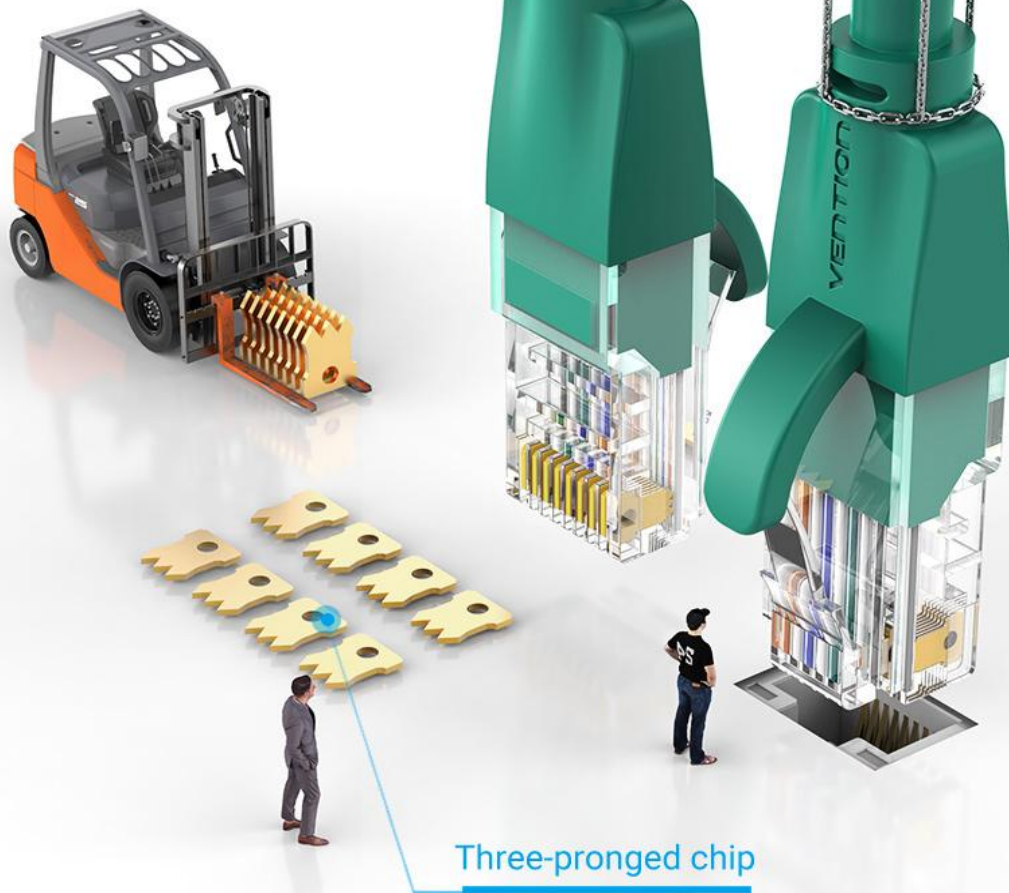

Cross Frame Structure

Isolated 4 pairs of double twisted conductors
stable and anti-interference

Note: The internal structure is a rendering
please in kind prevail

Upgrade 3

Gold-plated Brass Contacts

Significantly lift
transmission speed

Three-pronged chip

Note: The internal structure is a rendering
please in kind prevail

Upgrade 2

Bold Conductor

26AWG 8-core conductors
with twisted design

250MHz

1000Mbps

Note: The internal structure is a rendering
please in kind prevail

Upgrade 4

PVC Jacket

Wear-resistant

Anti-stretch

Water-proof

Product Parameters

Brand: Vention

Name: Cat.6 UTP Patch Cable