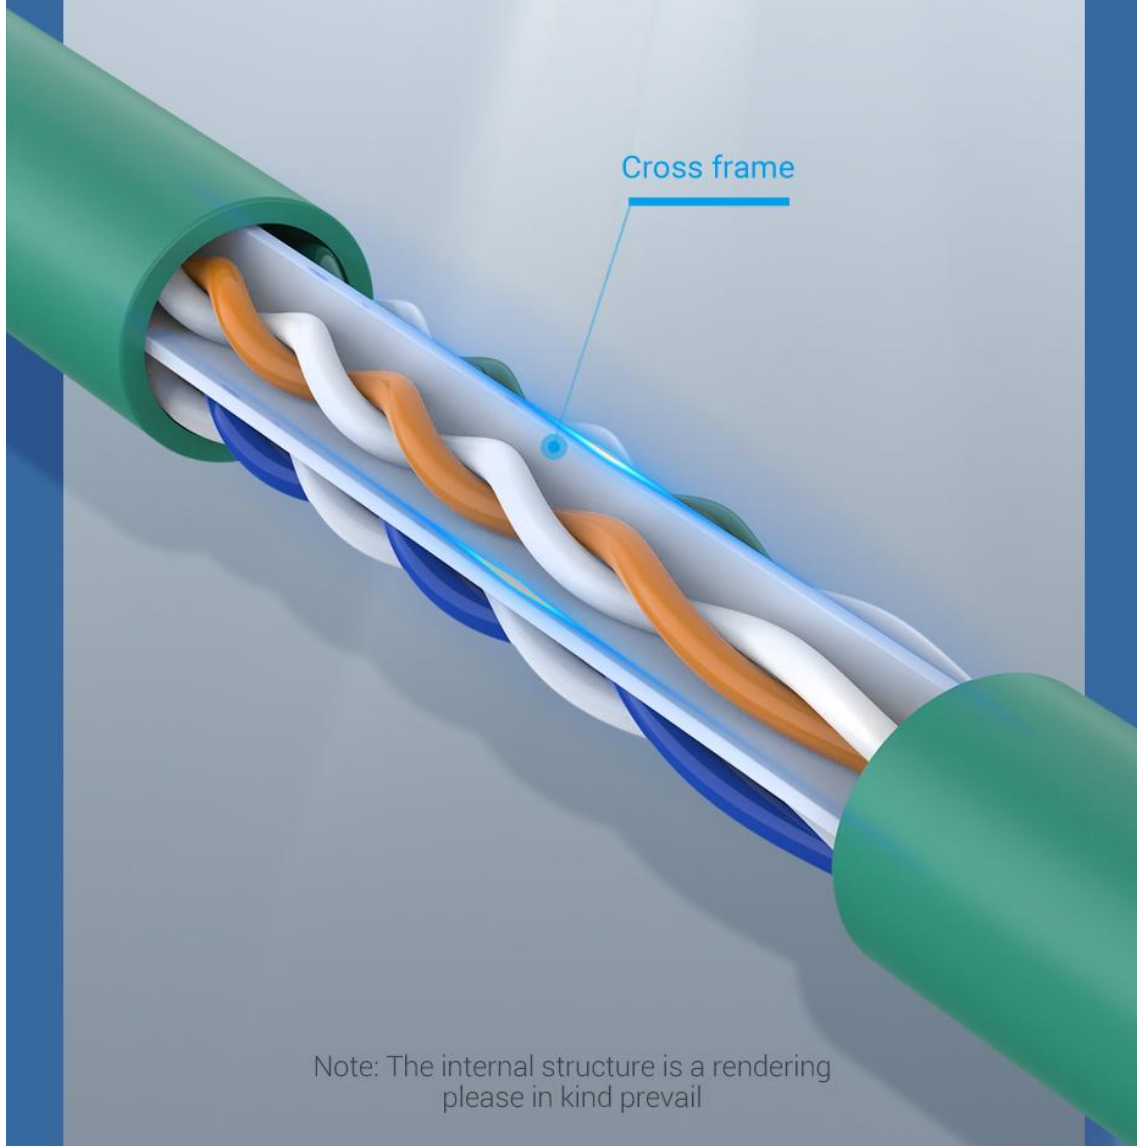

Home

Office

Internet Cafe

Hotel

Safer and More Stable Network

Twisted pair structure, reduce interference

Gigabit Transmission

1000Mbps
transfer rate

1000Mbps

Note: All data are from Vention Lab

Stable Streaming

Watch TV shows online
with smooth connection

Smoother Game

Never miss one critical
moment in game

Four Upgrades

Upgrade 1

Cross Frame Structure

Isolated 4 pairs of double twisted conductors
stable and anti-interference

Note: The internal structure is a rendering
please in kind prevail

Upgrade 3

Gold-plated Brass Contacts

Significantly lift
transmission speed

Three-pronged chip

Note: The internal structure is a rendering
please in kind prevail

Upgrade 2

Bold Conductor

26AWG 8-core conductors
with twisted design

250MHz

1000Mbps

Note: The internal structure is a rendering
please in kind prevail