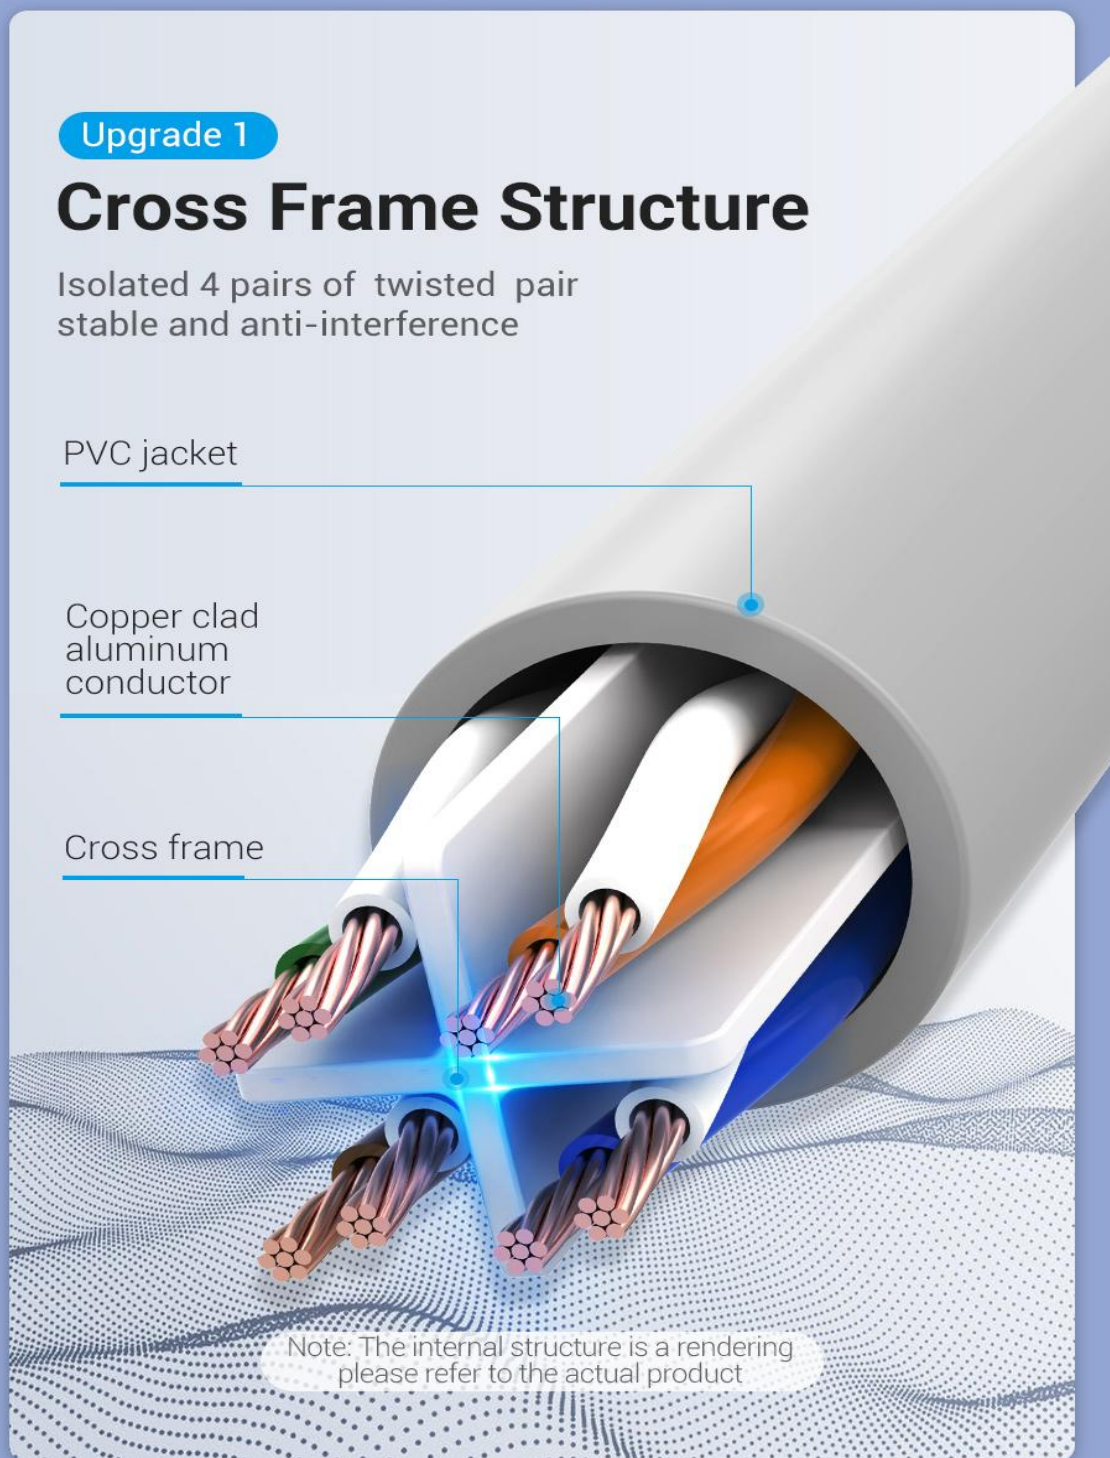

Smoother Game

Never miss
one critical moment in game

Stable Streaming

Watch TV shows online with smooth connection

Four Upgrades

Upgrade 1

Cross Frame Structure

Isolated 4 pairs of twisted pair
stable and anti-interference

PVC jacket

Copper clad
aluminum
conductor

Cross frame

Note: The internal structure is a rendering
please refer to the actual product

Upgrade 2

Bold Conductor Twisted Pair Structure

26AWG copper clad aluminum conductor
faster internet speed

250MHz

1000Mbps

Note: The internal structure is a rendering
please refer to the actual product

Upgrade 3

Gold-plated Brass Contacts

Strongly enhance
transmission speed

Three-pronged chip

Note: The internal structure is a rendering
please refer to the actual product