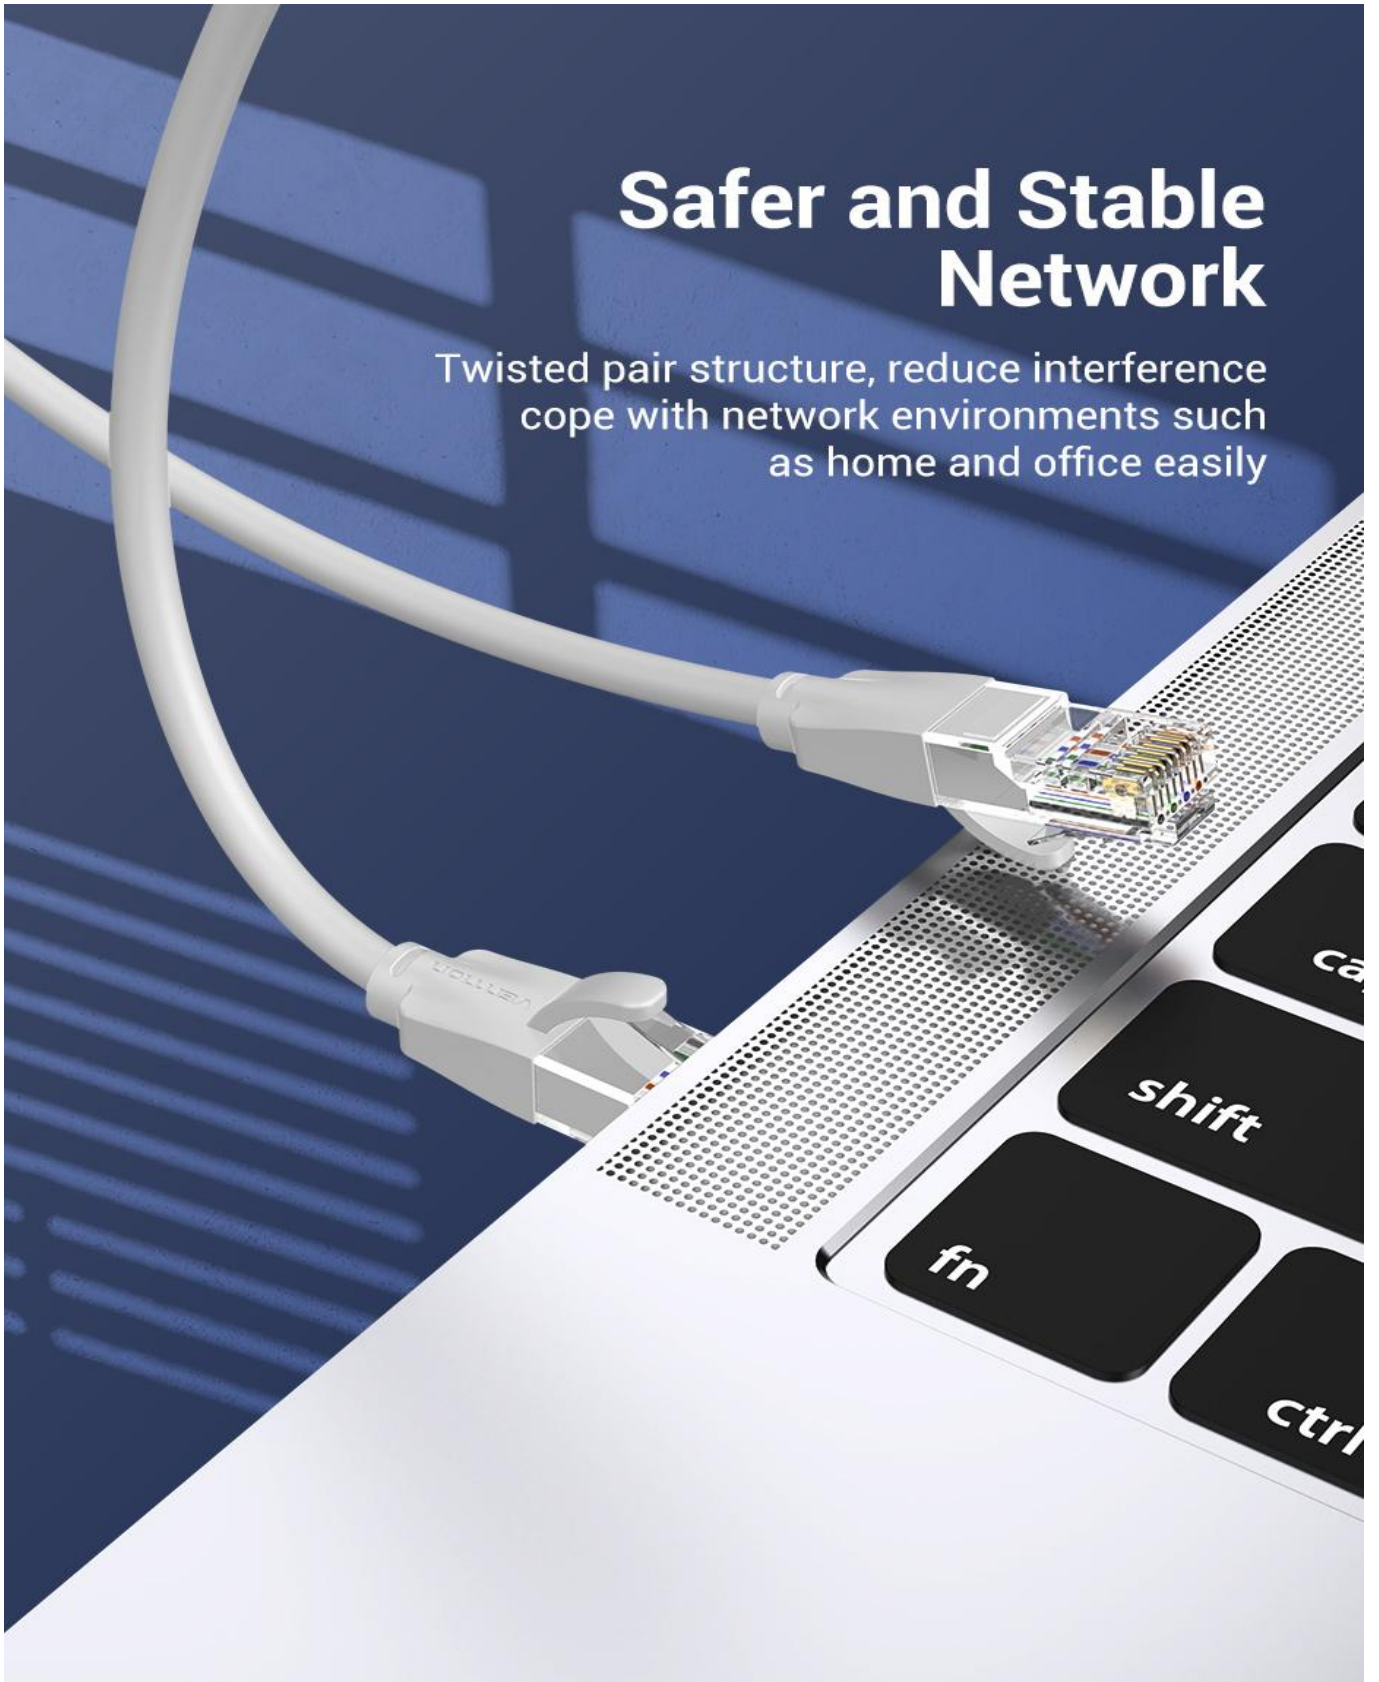

More

Gigabit Transmission

1000Mbps
transfer rate, work more efficiently

Note: All data are from Vention Lab

Safer and Stable Network

Twisted pair structure, reduce interference
cope with network environments such
as home and office easily

Smoother Game

Never miss
one critical moment in game

Stable Streaming

Watch TV shows online with smooth connection

Four Upgrades

Upgrade 1

Cross Frame Structure

Isolated 4 pairs of twisted pair
stable and anti-interference

PVC jacket

Copper clad
aluminum
conductor

Cross frame

Note: The internal structure is a rendering
please refer to the actual product

Upgrade 2

Bold Conductor Twisted Pair Structure

26AWG copper clad aluminum conductor
faster internet speed