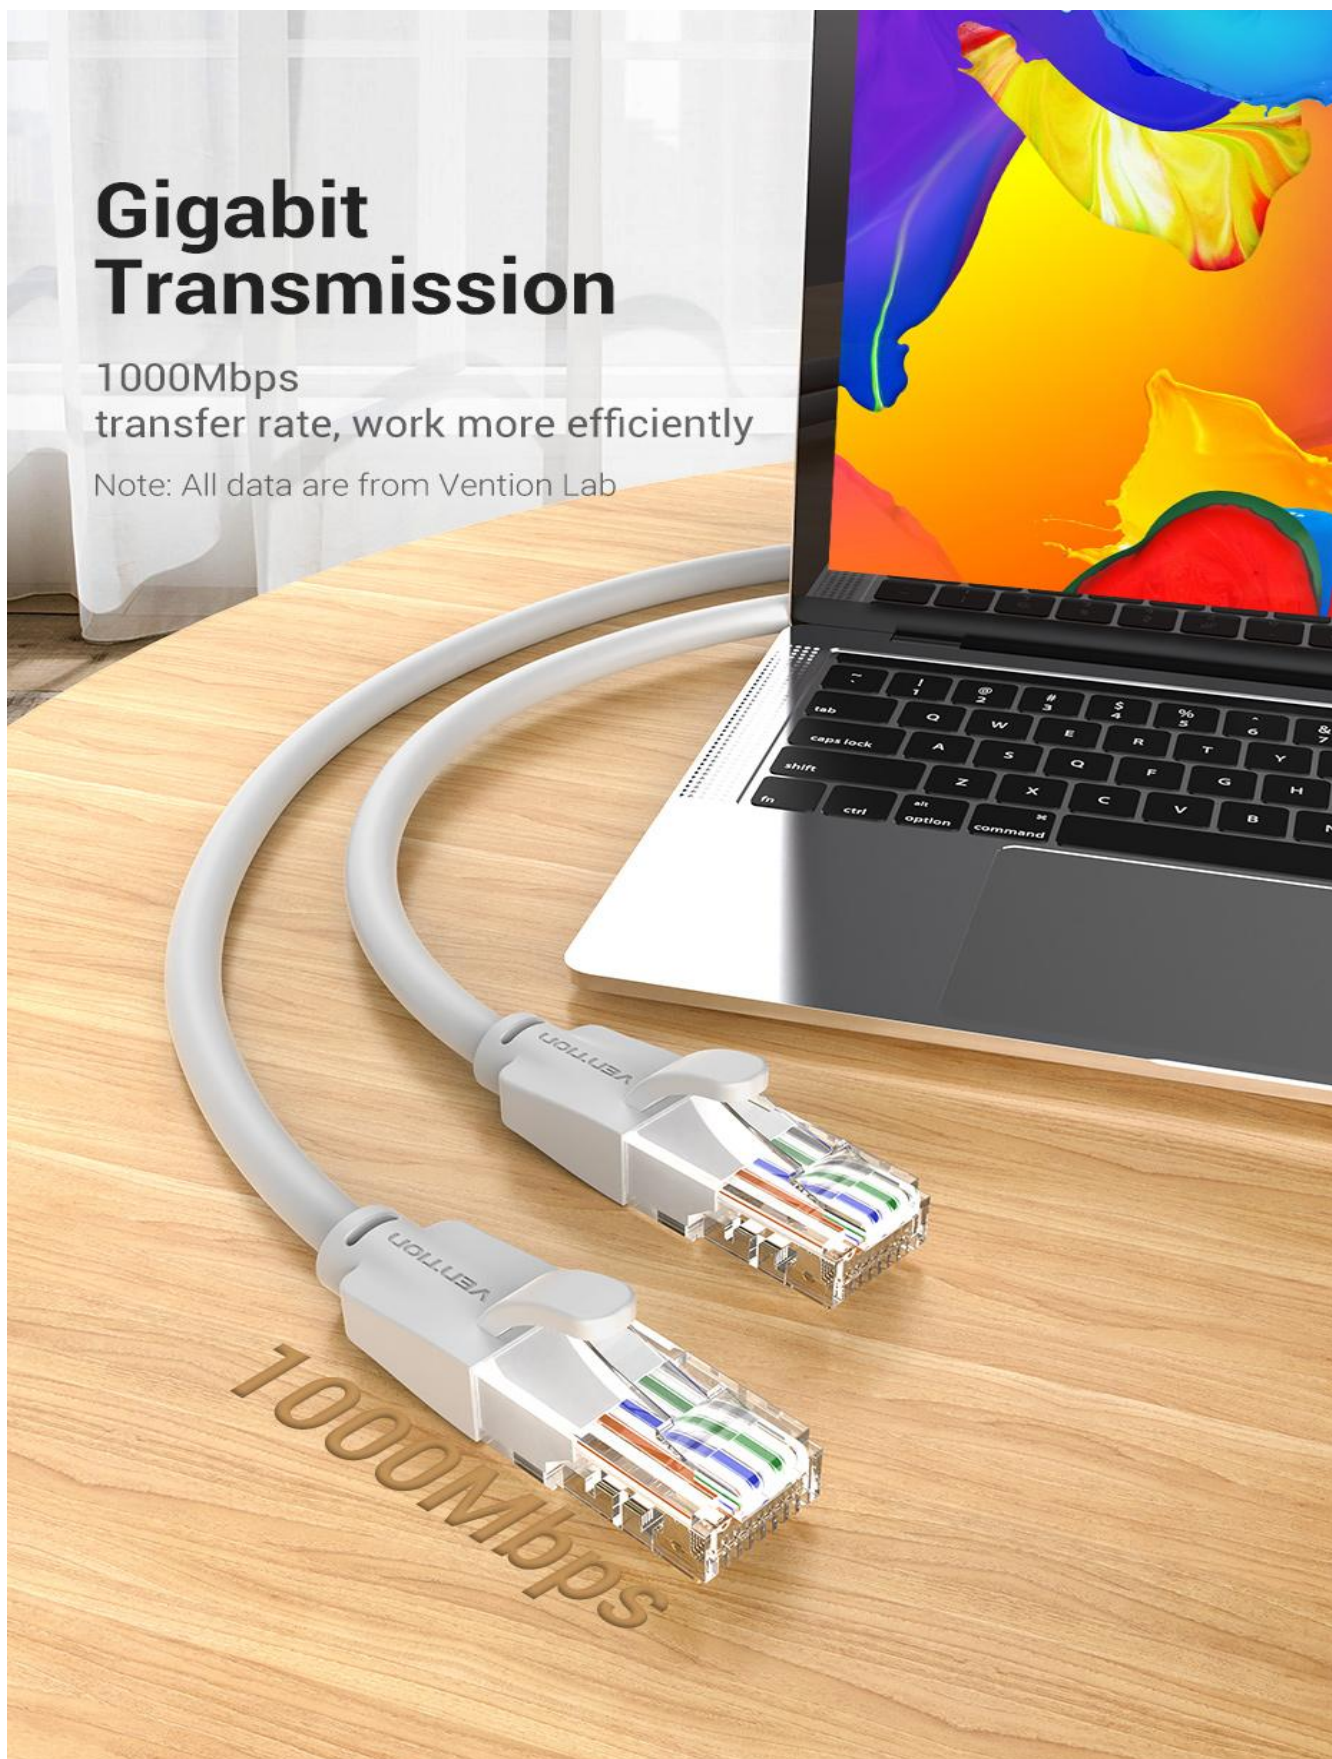

CAT6 UTP Patch Cable

1000Mbps Ethernet Cable

✓ Cat 6

1000Mbps
transfer
rate

Safer
and stable
network

Gold-plated
brass
contacts

Cross frame
twisted
pair structure

Universal Compatibility

More

Gigabit Transmission

1000Mbps
transfer rate, work more efficiently

Note: All data are from Vention Lab

Safer and Stable Network

Twisted pair structure, reduce interference
cope with network environments such
as home and office easily

Smoother Game

Never miss
one critical moment in game

Stable Streaming

Watch TV shows online with smooth connection

Four Upgrades

Upgrade 1

Cross Frame Structure

Isolated 4 pairs of twisted pair
stable and anti-interference

PVC jacket

Copper clad
aluminum
conductor

Cross frame

Note: The internal structure is a rendering
please refer to the actual product

Upgrade 2

Bold Conductor Twisted Pair Structure

26AWG copper clad aluminum conductor
faster internet speed