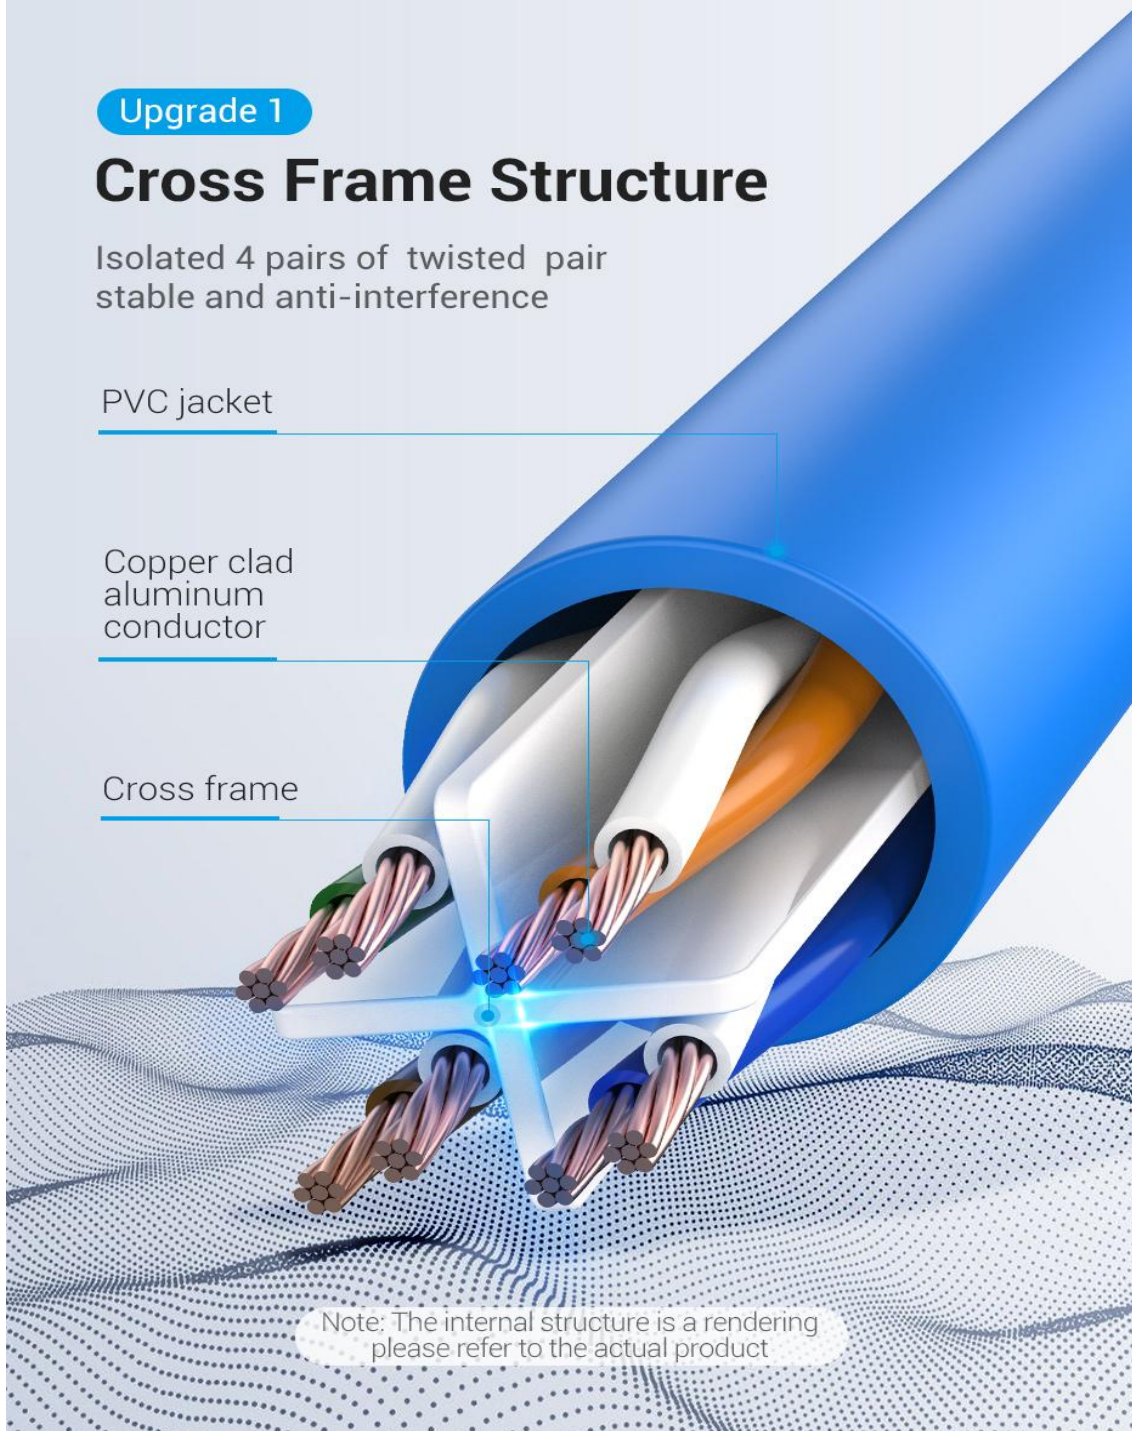

Smoother Game

Never miss
one critical moment in game

Stable Streaming

Watch TV shows online with smooth connection

Four Upgrades

Upgrade 1

Cross Frame Structure

Isolated 4 pairs of twisted pair
stable and anti-interference

PVC jacket

Copper clad
aluminum
conductor

Cross frame

Note: The internal structure is a rendering
please refer to the actual product

Upgrade 2

Bold Conductor Twisted Pair Structure

26AWG copper clad aluminum conductor
faster internet speed