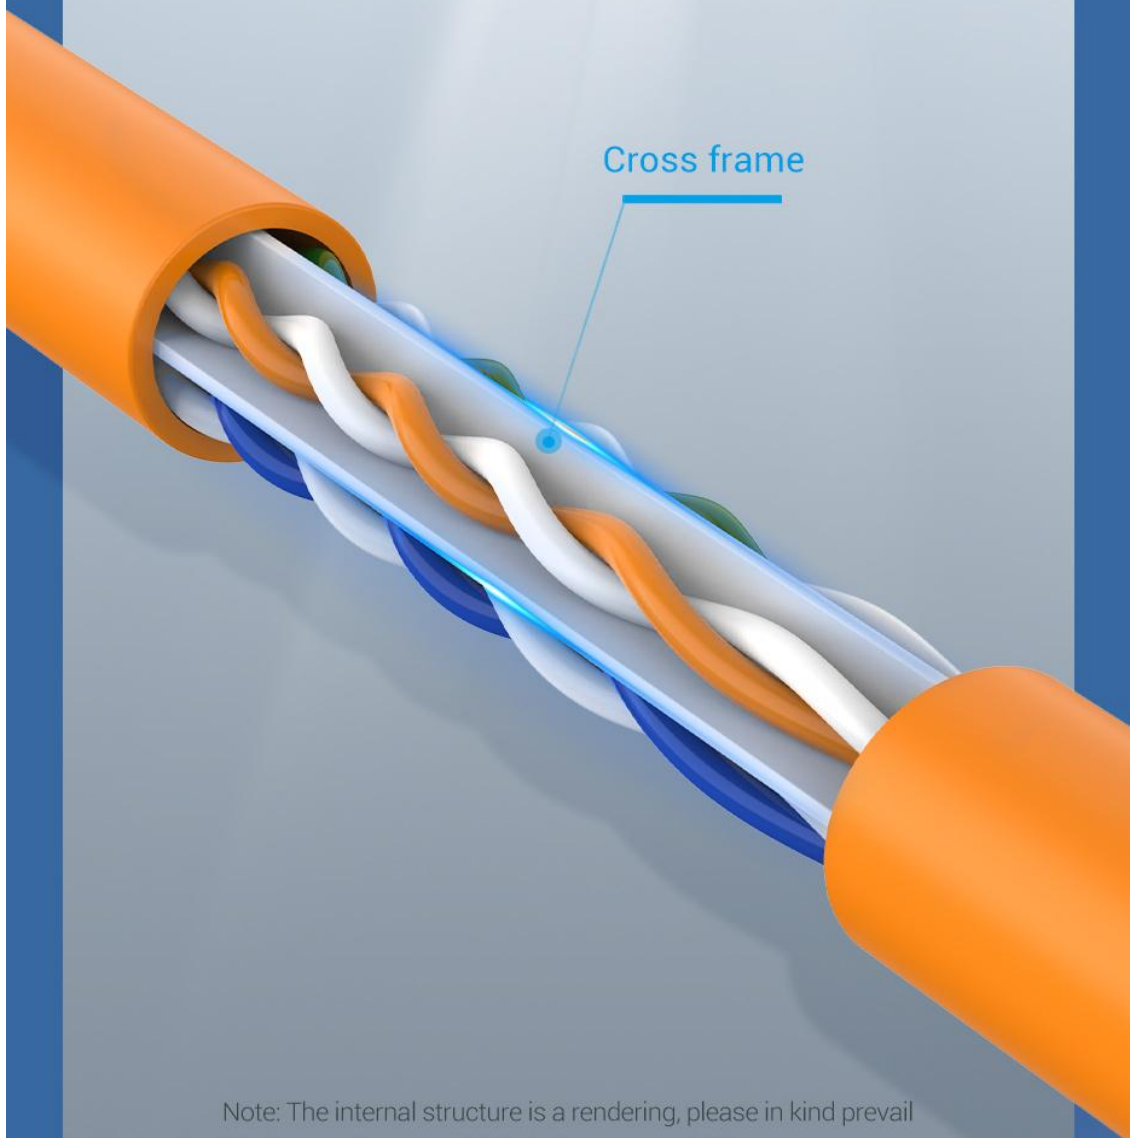

Stable Streaming

Watch TV shows online
with smooth connection

Safer and More Stable Network

Twisted pair structure, reduce interference

Upgrade 2

Bold Conductor

26AWG 8-core conductors
with twisted design

250MHz

1000Mbps

Note: The internal structure is a rendering
please in kind prevail

Four Upgrades

Upgrade 1

Cross Frame Structure

Isolated 4 pairs of double twisted conductors
stable and anti-interference

Note: The internal structure is a rendering, please in kind prevail

Upgrade 3

Gold-plated Brass Contacts

Significantly lift
transmission speed

Three-pronged chip

Note: The internal structure is a rendering, please in kind prevail

Upgrade 4

PVC Jacket

Wear-resistant

Anti-stretch

Water-proof

Product Parameters

| |
|--|
| Brand: Vention |
| Name: Cat.6 UTP Patch Cable |
| Model: IBEO |
| Color: Orange |
| Interface: RJ45 |
| Contact Chip Technics: Three-pronged Chip/Gold-plated Brass |
| Cross frame: Yes |
| Transmission Standard: Cat.6 |
| Transmission Speed: 1000Mbps |
| Transfer Bandwidth: 250MHz |
| Conductor: Copper Clad Aluminum |
| Shell: PC |
| Jacket: PVC |
| Shielding: UTP |
| AWG: 26AWG |
| OD: 5.5mm |
| Length: 1/2m |
| Warranty: 1 Year |
| Packing: PE Bag |