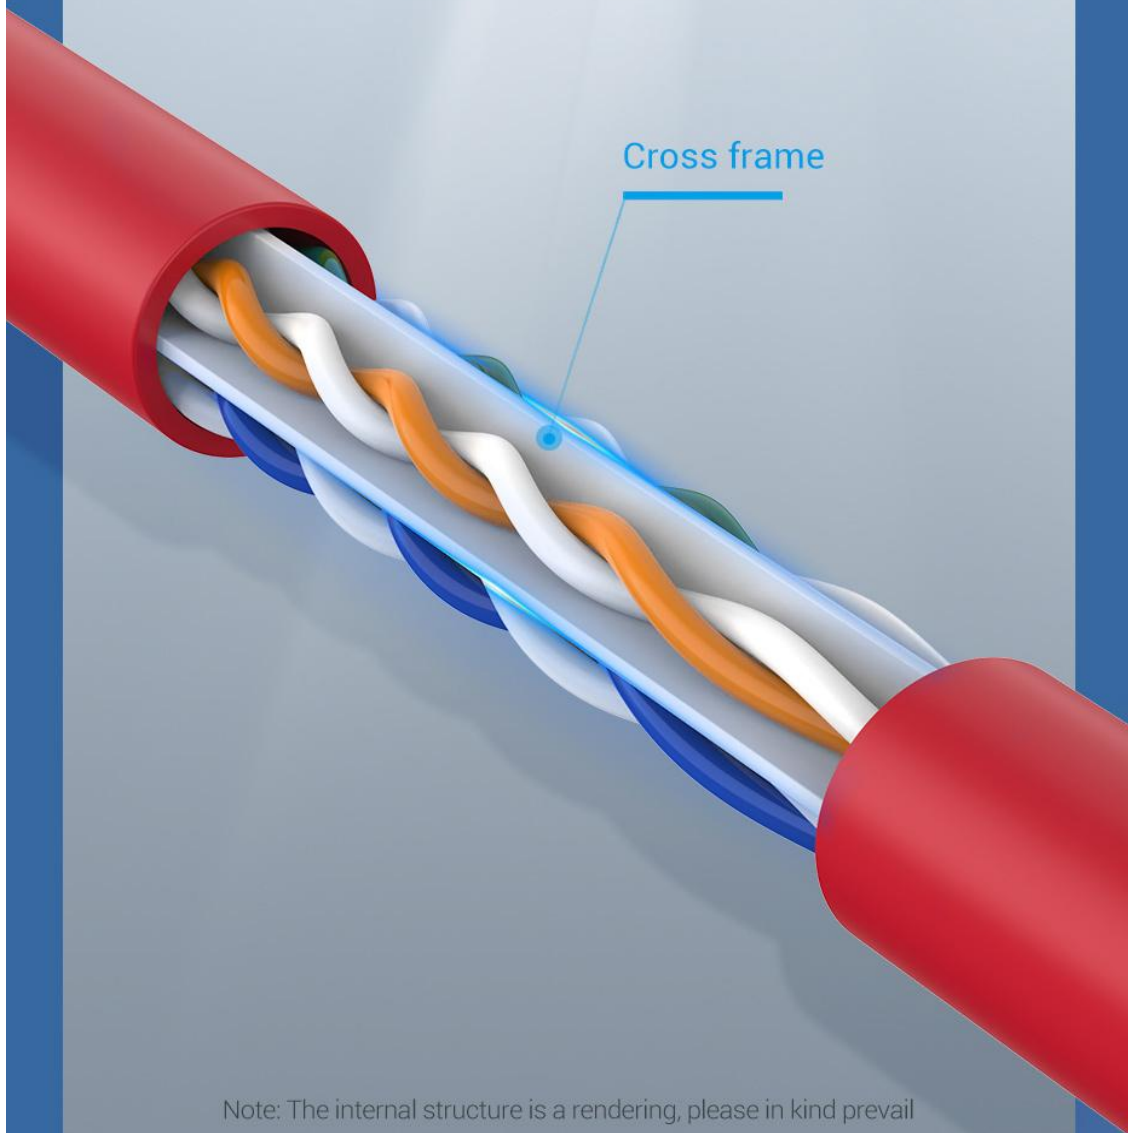

Smoother Game

Never miss one critical
moment in game

Upgrade 2

Bold Conductor

26AWG 8-core conductors
with twisted design

250MHz

1000Mbps

Note: The internal structure is a rendering
please in kind prevail

Four Upgrades

Upgrade 1

Cross Frame Structure

Isolated 4 pairs of double twisted conductors
stable and anti-interference

Note: The internal structure is a rendering, please in kind prevail

Upgrade 3

Gold-plated Brass Contacts

Significantly lift
transmission speed

Three-pronged chip

Note: The internal structure is a rendering, please in kind prevail

Upgrade 4

PVC Jacket

Wear-resistant

Anti-stretch

Water-proof

Product Parameters

Brand: Vention
Name: Cat.6 UTP Patch Cable
Model: IBER
Color: Red
Interface: RJ45
Contact Chip Technics: Three-pronged Chip/Gold-plated Brass
Cross frame: Yes
Transmission Standard: Cat.6
Transmission Speed: 1000Mbps
Transfer Bandwidth: 250MHz
Conductor: Copper Clad Aluminum
Shell: PC
Jacket: PVC
Shielding: UTP
AWG: 26AWG
OD: 5.5mm
Length: 1/2m
Warranty: 1 Year
Packing: PE Bag