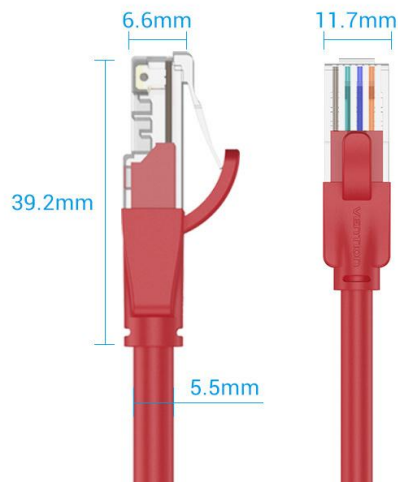

Four Upgrades

Upgrade 1

Cross Frame Structure

Isolated 4 pairs of double twisted conductors
stable and anti-interference

Note: The internal structure is a rendering, please in kind prevail

Upgrade 3

Gold-plated Brass Contacts

Significantly lift
transmission speed

Three-pronged chip

Note: The internal structure is a rendering, please in kind prevail

Upgrade 4

PVC Jacket

Wear-resistant

Anti-stretch

Water-proof

Product Parameters

Brand: Vention
Name: Cat.6 UTP Patch Cable
Model: IBER
Color: Red
Interface: RJ45
Contact Chip Technics: Three-pronged Chip/Gold-plated Brass
Cross frame: Yes
Transmission Standard: Cat.6
Transmission Speed: 1000Mbps
Transfer Bandwidth: 250MHz
Conductor: Copper Clad Aluminum
Shell: PC
Jacket: PVC
Shielding: UTP
AWG: 26AWG
OD: 5.5mm
Length: 1/2m
Warranty: 1 Year
Packing: PE Bag