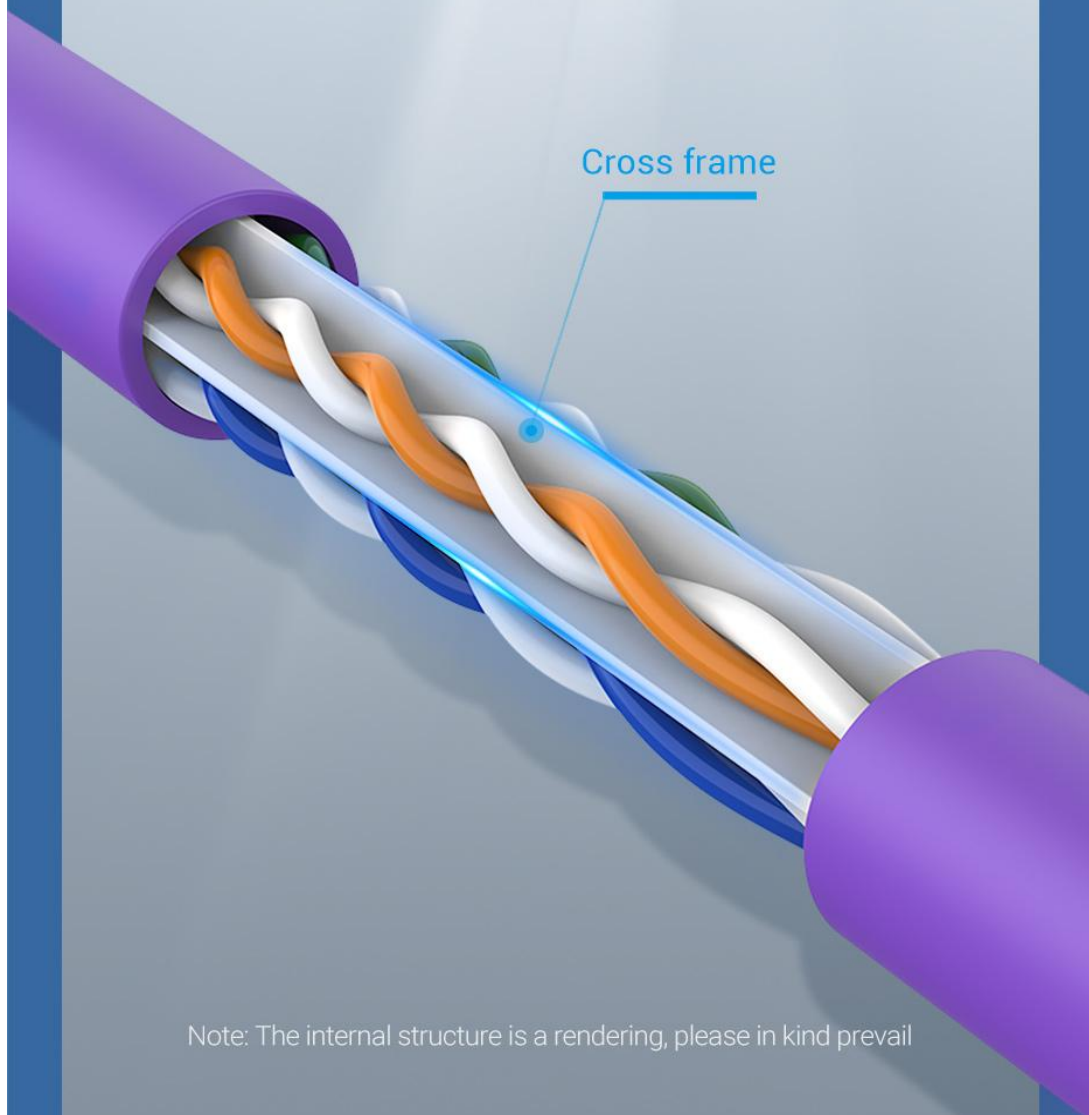

Never miss one critical
moment in game

Safer and More Stable Network

Twisted pair structure, reduce interference

Stable Streaming

Watch TV shows online with smooth connection

Four Upgrades

Upgrade 1

Cross Frame Structure

Isolated 4 pairs of double twisted conductors
stable and anti-interference

Note: The internal structure is a rendering, please in kind prevail

Upgrade 3

Gold-plated Brass Contacts

Significantly lift
transmission speed

Three-pronged chip

Note: The internal structure is a rendering, please in kind prevail

Upgrade 2

Bold Conductor

26AWG 8-core conductors
with twisted design

250MHz

1000Mbps

Note: The internal structure is a rendering
please in kind prevail

Upgrade 4

PVC Jacket

Wear-resistant

Anti-stretch

Water-proof

Product Parameters

Brand: Vention	Shell: PC
Name: Cat.6 UTP Patch Cable	Jacket: PVC
Model: IBEV	Shielding: UTP
Color: Purple	AWG: 26AWG
Interface: RJ45	OD: 5.5mm
Contact Chip Technics: Three-pronged Chip/Gold-plated Brass	
Cross frame: Yes	Length: 1/2m
Transmission Standard: Cat.6	Warranty: 1 Year
Transmission Speed: 1000Mbps	Packing: PE Bag
Transfer Bandwidth: 250MHz	
Conductor: Copper Clad Aluminum	