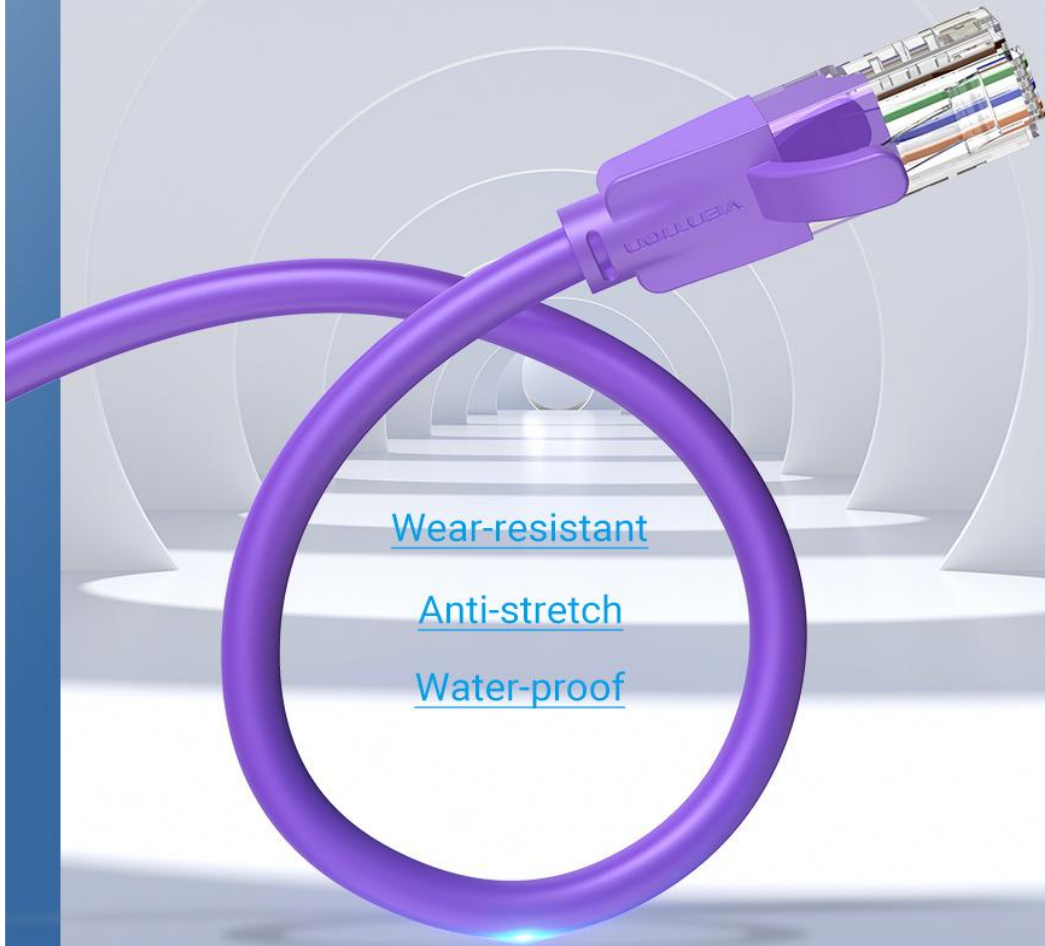

Isolated 4 pairs of double twisted conductors
stable and anti-interference

Note: The internal structure is a rendering, please in kind prevail

Upgrade 3

Gold-plated Brass Contacts

Significantly lift
transmission speed

Upgrade 4

PVC Jacket

Wear-resistant

Anti-stretch

Water-proof

Product Parameters

Brand: Vention	Shell: PC
Name: Cat.6 UTP Patch Cable	Jacket: PVC
Model: IBEV	Shielding: UTP
Color: Purple	AWG: 26AWG
Interface: RJ45	OD: 5.5mm
Contact Chip Technics: Three-pronged Chip/Gold-plated Brass	
Cross frame: Yes	Length: 1/2m
Transmission Standard: Cat.6	Warranty: 1 Year
Transmission Speed: 1000Mbps	Packing: PE Bag
Transfer Bandwidth: 250MHz	
Conductor: Copper Clad Aluminum	