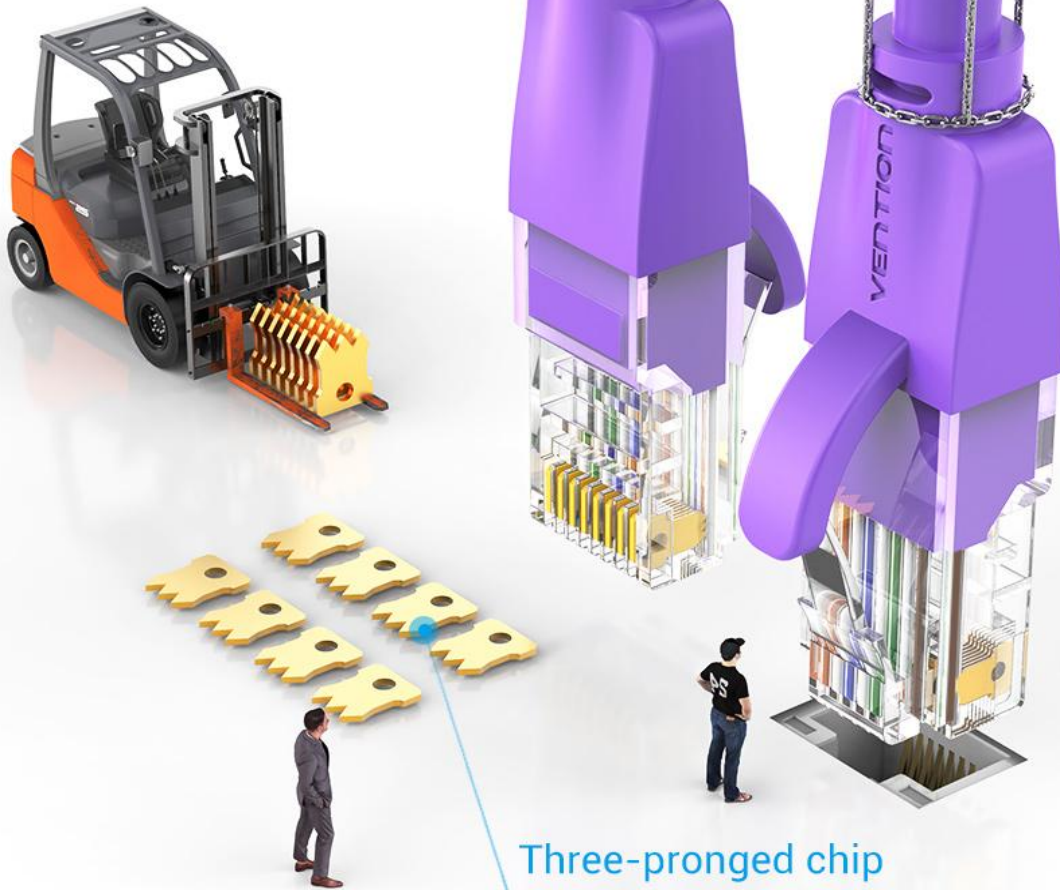

Isolated 4 pairs of double twisted conductors
stable and anti-interference

Note: The internal structure is a rendering, please in kind prevail

Upgrade 3

Gold-plated Brass Contacts

Significantly lift
transmission speed

Three-pronged chip

Note: The internal structure is a rendering, please in kind prevail

Upgrade 2

Bold Conductor

26AWG 8-core conductors
with twisted design

250MHz

1000Mbps

Note: The internal structure is a rendering
please in kind prevail

Upgrade 4

PVC Jacket

Wear-resistant

Anti-stretch

Water-proof

Product Parameters

Brand: Vention	Shell: PC
Name: Cat.6 UTP Patch Cable	Jacket: PVC
Model: IBEV	Shielding: UTP
Color: Purple	AWG: 26AWG
Interface: RJ45	OD: 5.5mm
Contact Chip Technics: Three-pronged Chip/Gold-plated Brass	
Cross frame: Yes	Length: 1/2m
Transmission Standard: Cat.6	Warranty: 1 Year
Transmission Speed: 1000Mbps	Packing: PE Bag
Transfer Bandwidth: 250MHz	
Conductor: Copper Clad Aluminum	