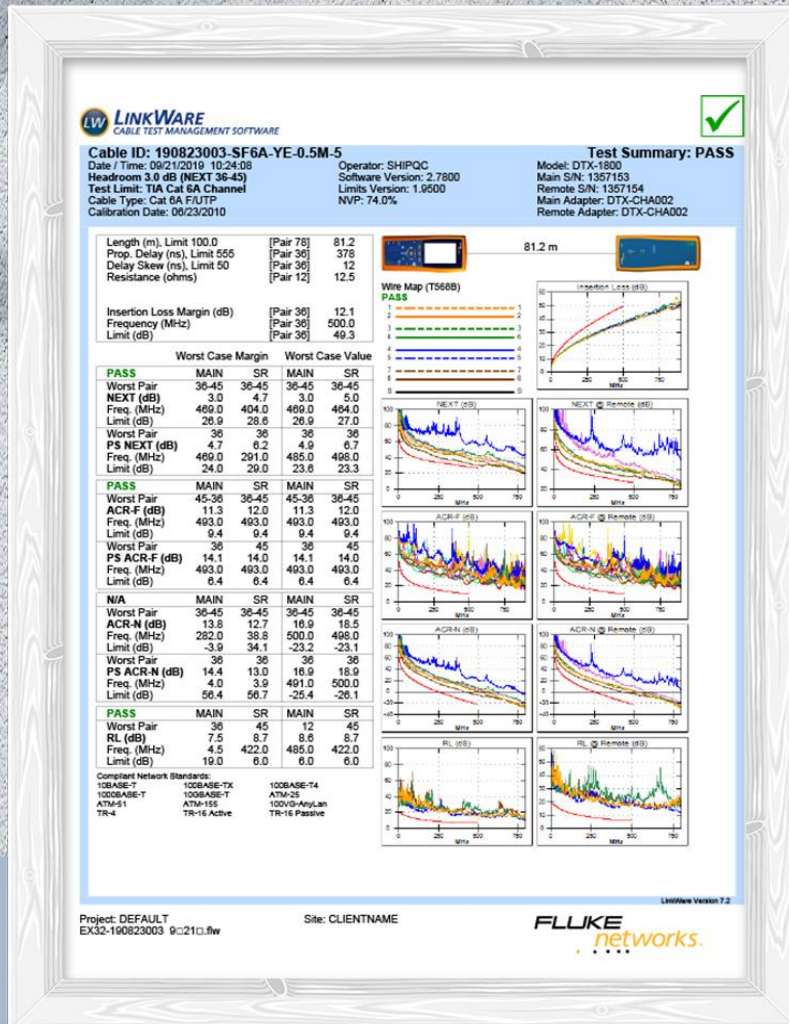

FLUKE Network Test

More reliable quality