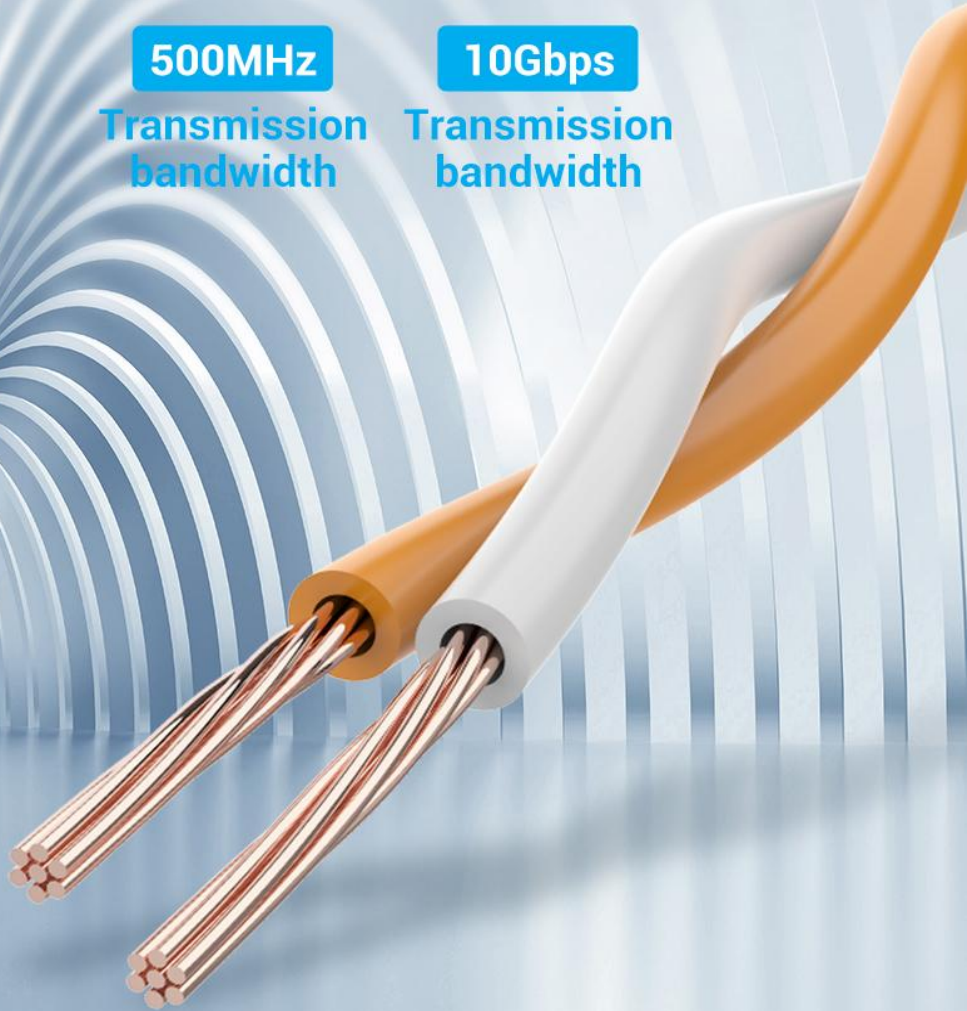

Cat.6A SFTP Patch Cable

Cat.6A SFTP Patch Cable

10 Gigabit Ethernet

10Gbps
Network

Gold-plated
Contacts

Twisted Pair
Design

Trident
Chip

Category 6A Standard

8-core Twisted Pair Structure

Refined 27 AWG oxygen-free conductor in twisted pair design

500MHz

Transmission
bandwidth

10Gbps

Transmission
bandwidth

Note: The internal structure is a rendering,
please in kind prevail; all data are from Vention Lab

Double Shielding Design

Metal braided with aluminum alloy foil
better anti-interference ability

Note: The internal structure is a rendering, please in kind prevail

Enhanced Gaming Experience

More stable than Wi-Fi connection

PVC Jacket

Thickened PVC jacket with 6mm OD
anti-breakage and durable in swapping

Reinforced Interface Tail

One-pieced injection moulding design with better
anti-breakage ability

Gold-plated Contacts

Trident phosphor bronze gold-plated contact for tight connection