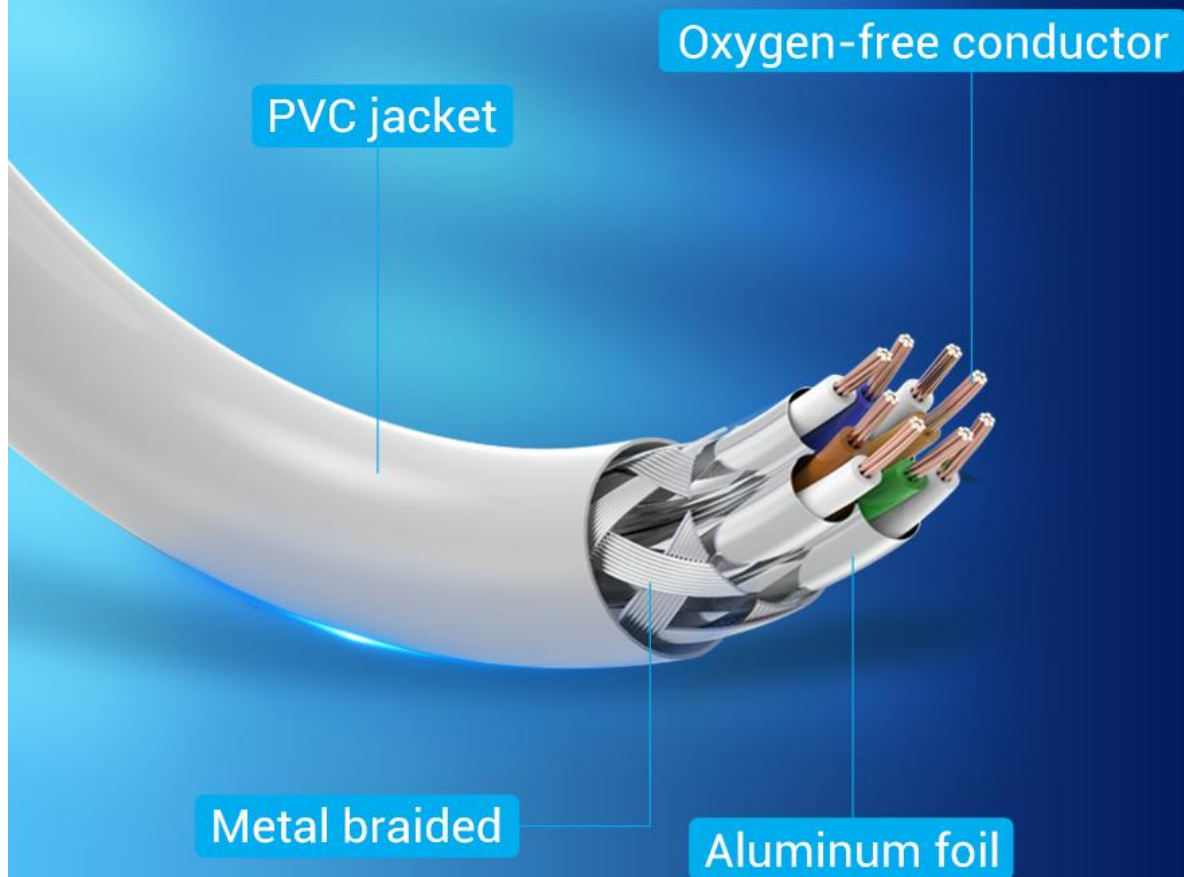

8-core Twisted Pair Structure

Refined 27 AWG oxygen-free conductor in twisted pair design

500MHz

Transmission
bandwidth

10Gbps

Transmission
bandwidth

Note: The internal structure is a rendering,
please in kind prevail; all data are from Vention Lab

Double Shielding Design

Metal braided with aluminum alloy foil
better anti-interference ability

Note: The internal structure is a rendering, please in kind prevail

Enhanced Gaming Experience

More stable than Wi-Fi connection

PVC Jacket

Thickened PVC jacket with 6mm OD
anti-breakage and durable in swapping

Reinforced Interface Tail

One-pieced injection moulding design with better
anti-breakage ability

Gold-plated Contacts

Trident phosphor bronze gold-plated contact for tight connection