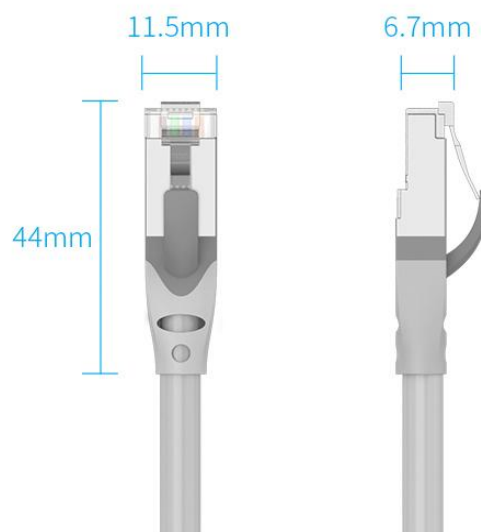

Jacket: PVC

AWG: 27AWG

OD: 6.0mm

Length: 0.3/0.5/1/1.5/2/3/5m

Warranty: 10 Year

Packing: PE Bag

Note: All data are from Vention Lab.
Sizes above are manually measured. There might be slight tolerance

Note: Packing difference exists for different meters or batches.
The photo is for reference only

Length	Art.No.	EAN Code
0.5m	IBHHD	6922794754775
1m	IBHHF	6922794754782
1.5m	IBHHG	6922794754799
2m	IBHHH	6922794754805
3m	IBHHI	6922794754812
5m	IBHHJ	6922794754829

Package Contents

Cat.6A SFTP Patch Cable