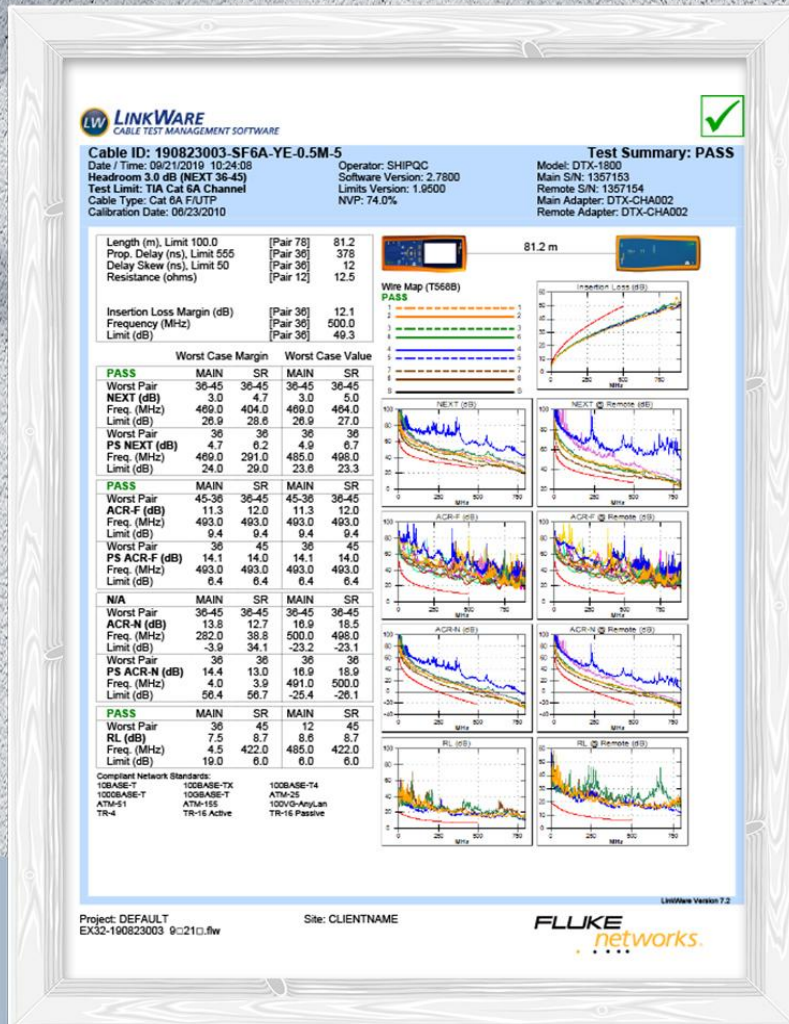

TV box

Digital printer

.....

FLUKE Network Test

More reliable quality

Product Parameters

Brand: Vention

Name: Cat.6A SFTP Patch Cable