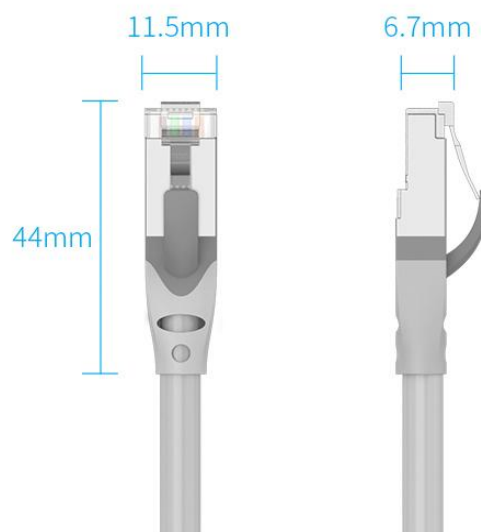

Shell: Nickel-plated Shell

Shielding: Aluminum Foil+Metal Braided

Jacket: PVC

AWG: 27AWG

OD: 6.0mm

Length: 0.3/0.5/1/1.5/2/3/5m

Warranty: 10 Year

Packing: PE Bag

Note: All data are from Vention Lab.
Sizes above are manually measured. There might be slight tolerance

Note: Packing difference exists for different meters or batches.
The photo is for reference only

Length	Art.No.	EAN Code
0.5m	IBHHD	6922794754775
1m	IBHHF	6922794754782
1.5m	IBHHG	6922794754799
2m	IBHHH	6922794754805
3m	IBHHI	6922794754812
5m	IBHHJ	6922794754829