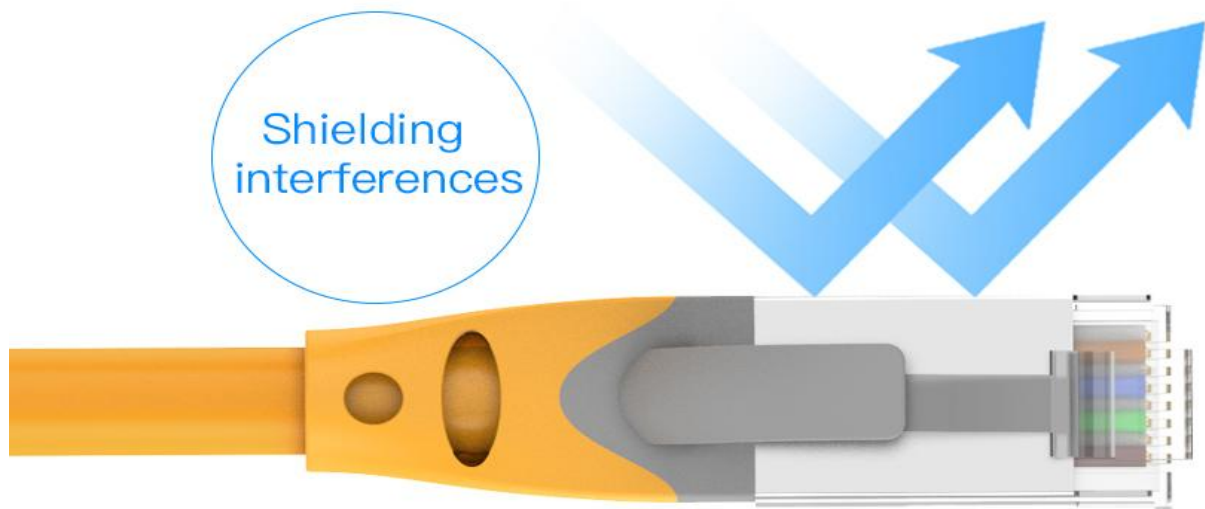

CAT6a SSTP Patch Cord Cable

Ultra-high Speed

10 Gbps transmission rate

Cat.6A

Dual-shield

Oxygen free
copper

Shielded
crystal head

No Dropping No Attenuation

Metal braided mesh+ aluminum foil + mylar for prominent anti-interference and shielding

Twisted Pair Structure

Effectively locks the inner core signal, reduces internal crosstalk and enhances signal stability.

Twisted structure

Metal Shielded RJ45 Jack

Trigeminal chip, gold-plated pins

Metal shield

Gold-plated pins

Anti-Bending buckle

Side by side Unobstructed

Ultra-narrow bezel design, All jacks being plugged side by side on a router without obstruction

Durable Anti-fracture Tail Design

Adopts integrated injection in molding process,
non-slip, wear-resistant and anti-stretch,

high-tough network cable tail

Soft PVC Jacket

Wear-resistant, anti-fracture

 **RoHS**