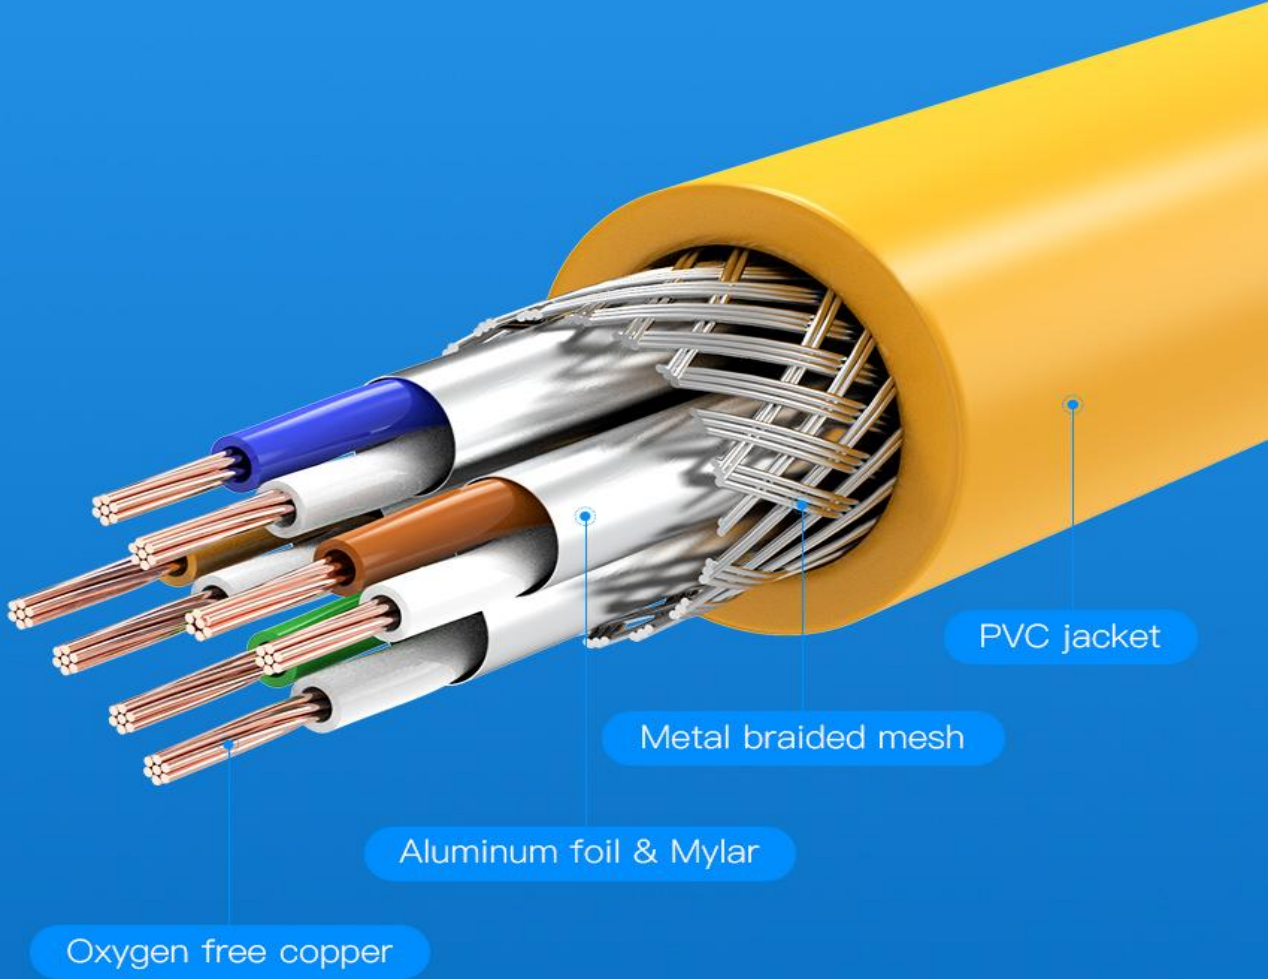

CAT6a SSTP Patch Cord Cable

Ultra-high Speed

10 Gbps transmission rate

Cat.6A

Dual-shield

Oxygen free
copper

Shielded
crystal head

No Dropping No Attenuation

Metal braided mesh+ aluminum foil + mylar for prominent anti-interference and shielding

Twisted Pair Structure

Effectively locks the inner core signal, reduces internal crosstalk and enhances signal stability.

Twisted structure

Metal Shielded RJ45 Jack

Trigeminal chip, gold-plated pins

Metal shield

Gold-plated pins

Anti-Bending buckle

Side by side Unobstructed

Ultra-narrow bezel design, All jacks being plugged side by side on a router without obstruction

Transmission Bandwidth: 500MHz

Core Structure: Core Twisted

Conductor: Oxygen Free Copper

Shielding: Aluminum Foil + Mylar + Metal Weave

Jacket Material: PVC

AWG: 27AWG

Wire Diameter: 6.2mm

Length: 0.5m-40m