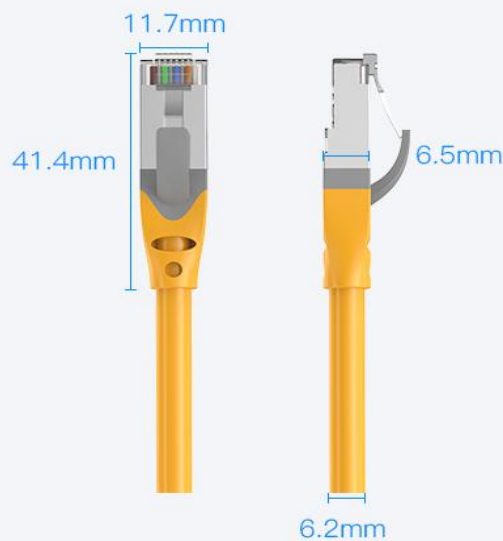

Product Parameters

Brand: Vention

Name: Cat.6A SFTP Patch Cable

Model: IBH

Color: Orange

Connector: RJ45/8P8C

Crystal Head: Nickel-plated on copper shell

Transmission Rate: 10Gbps

Transmission Bandwidth: 500MHz

Core Structure: Core Twisted

Conductor: Oxygen Free Copper

Shielding: Aluminum Foil + Mylar + Metal Weave

Jacket Material: PVC

AWG: 27AWG

Wire Diameter: 6.2mm

Length: 0.5m-40m

Warranty: 1 Year

Packing: PE Bag

Note: All data are from Vention lab.

Note: Sizes above are manually measured, there might be slight tolerance.