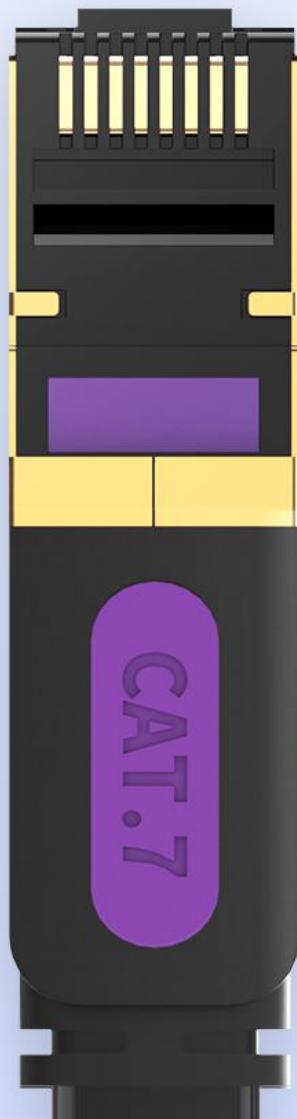

Flat Cat.7 Patch Cable

Flying Speed

10 Gigabit Transmission

Cat 7

VENTION

CAT.7

10 Gigabit Ethernet

Gold-plated Connector

Slim and Comfortable Priority Selection

The flat body is 2.5mm only suitable for hiding in narrow spaces such as carpets door seams and corners
More convenient to integrate with the home environment

Fast Surfing Speed

Data transmission speed up to 10Gbps

Soft Line Body

Environmental PVC material, soft and durable

High Speed Download

10 Gigabit Speed

10Gbps high speed transmission, faster download

Twisted Structure

Eight Core Twisted Pair Structure

Each two cores are twisted together to resist external electromagnetic interference and ensure transmission stability

8P8C

Pure Copper Contacts

8P8C pure copper contacts are connected in a single row to maintain good transmission stability