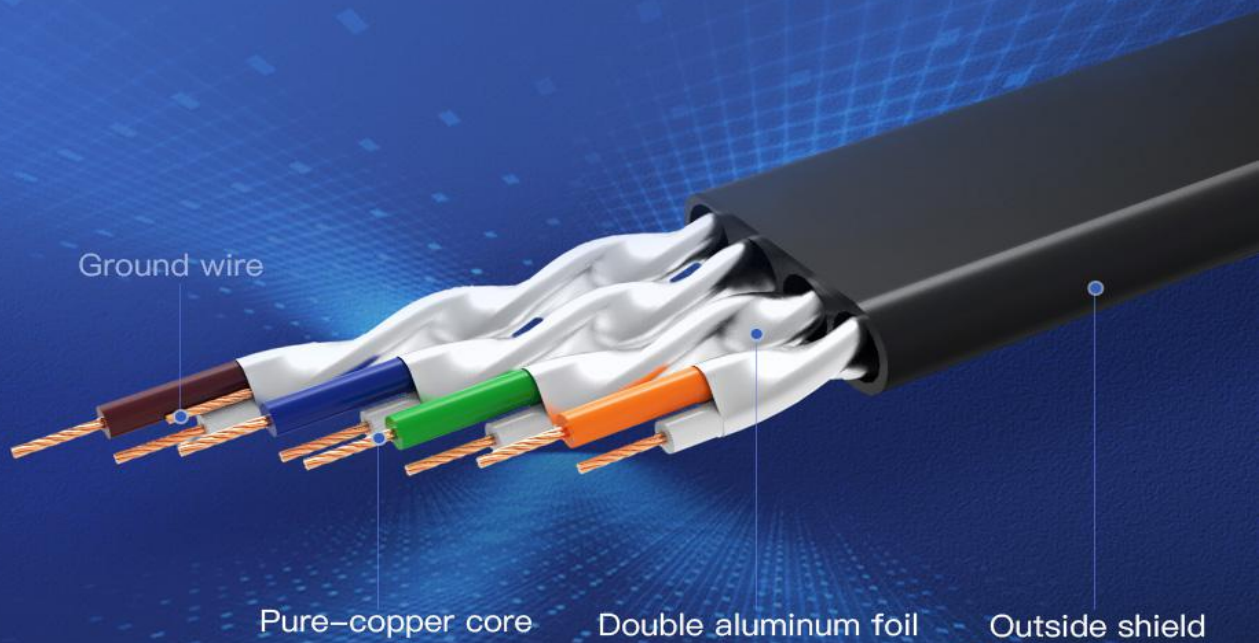

Aluminum-foil-shielded Wire

Multi-protection provides less signal losses and higher speed transmission