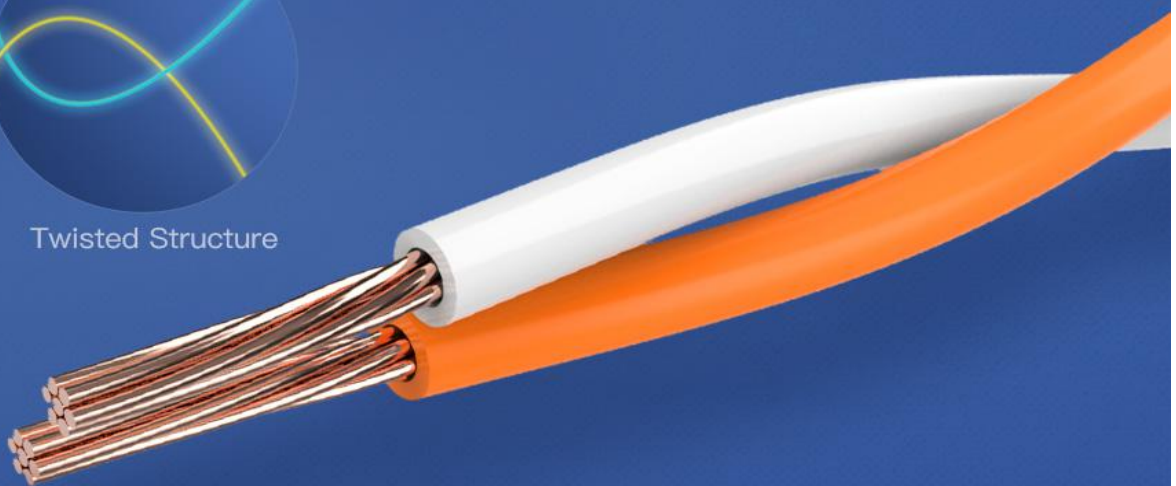

Slim and Comfortable Priority Selection

The flat body is 2.5mm only suitable for hiding in narrow spaces such as carpets door seams and corners
More convenient to integrate with the home environment

Fast Surfing Speed

Data transmission speed up to 10Gbps

Soft Line Body

Environmental PVC material, soft and durable

High Speed Download

10 Gigabit Speed

10Gbps high speed transmission, faster download

Twisted Structure

Eight Core Twisted Pair Structure

Each two cores are twisted together to resist external electromagnetic interference and ensure transmission stability

8P8C

Pure Copper Contacts

8P8C pure copper contacts are connected in a single row to maintain good transmission stability

The head of the crystal head is made of material similar to steel and the outer layer is covered with metal gold-plated shield

Metal plated shield

- **Extended specification**
More convenient
- **Material similar to steel**
With high elasticity and wear resistance
- **Metal plated package**
Durable shielded protection