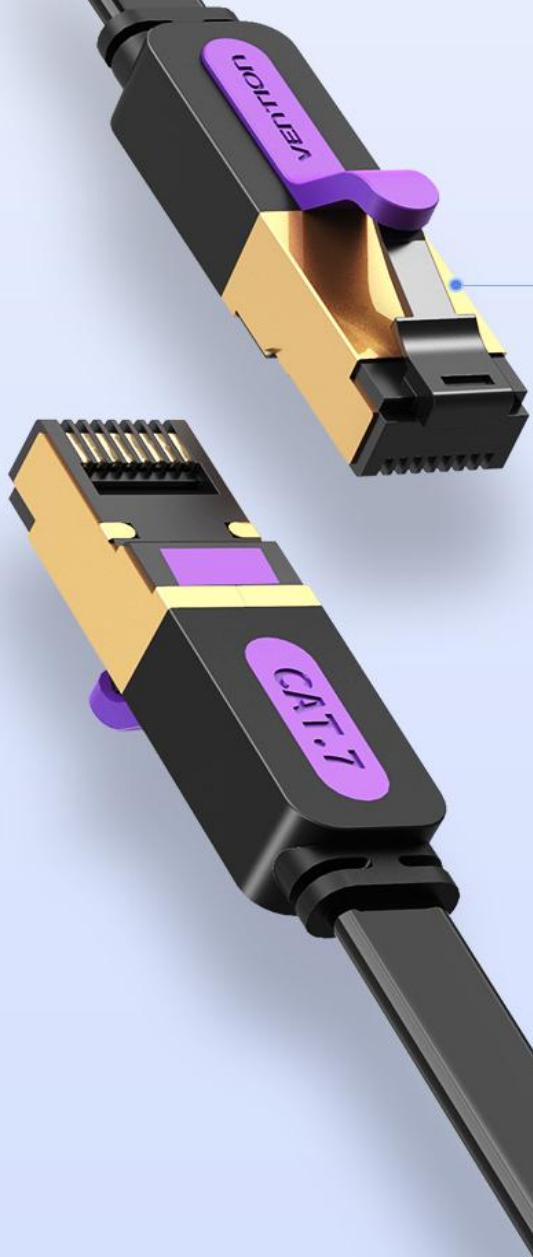

Each two cores are twisted together to resist external electromagnetic interference and ensure transmission stability

8P8C

Pure Copper Contacts

8P8C pure copper contacts are connected in a single row to maintain good transmission stability

Aluminum-foil-shielded Wire

Multi-protection provides less signal losses and higher speed transmission

Transmission Bandwidth Contrast

PS: All data are from Vention laboratory

Metal-shielded Crystal Head

Similar to Steel Material

The head of the crystal head is made of material similar to steel and the outer layer is covered with metal gold-plated shield

Metal plated shield

- **Extended specification**
More convenient
- **Material similar to steel**
With high elasticity and wear resistance
- **Metal plated package**
Durable shielded protection

Applicable Scene

Office wiring

Home renovation

Internet cafe wiring

Hotel apartment

Product Parameters

Brand	Vention
Name	Flat CAT7 Shielded Patch Cable
Model	ICAB
Color	Black
Core Structure	8-core Twisted pair
Connector	Gold-plated / Material Similar to Steel
Connector Type	RJ45 8P8C
Conductor	Pure Copper
Jacket Material	PVC
Transmission Rate	10Gbps
Transmission Bandwidth	600MHz
AWG	30AWG
Shielding	Aluminum Foil
Wire Diameter	2.5mm*8.2mm
Length	0.5m-20m
Warranty	1 Year
Packing	Vention Retail Bag