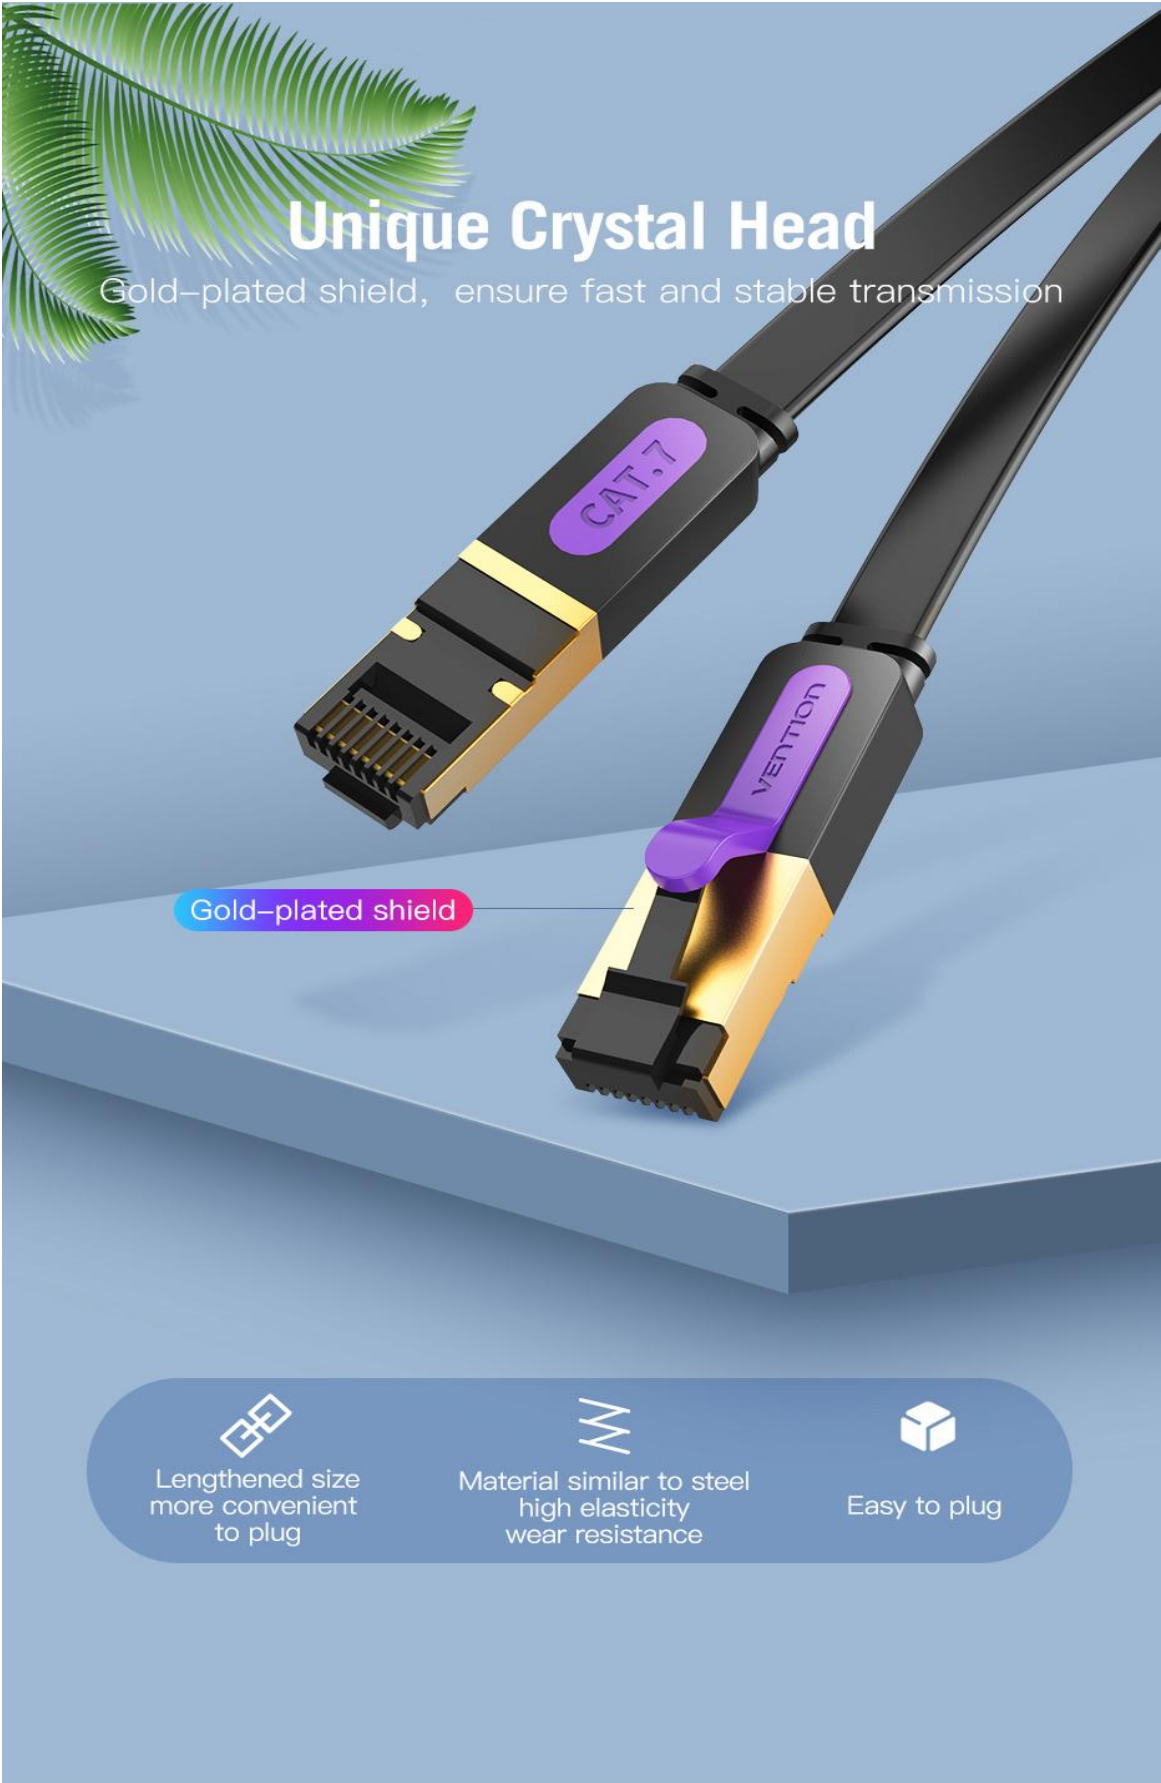

# *Cat 7 Ethernet Extension Cable*

Extend your existing ethernet connection

**10**

10Gbps  
transmission

**600**

Bandwidth up  
to 600 MHz

Pure  
copper core

Stable  
signal

# Unique Crystal Head

Gold-plated shield, ensure fast and stable transmission

Gold-plated shield

Lengthened size  
more convenient  
to plug

Material similar to steel  
high elasticity  
wear resistance

Easy to plug