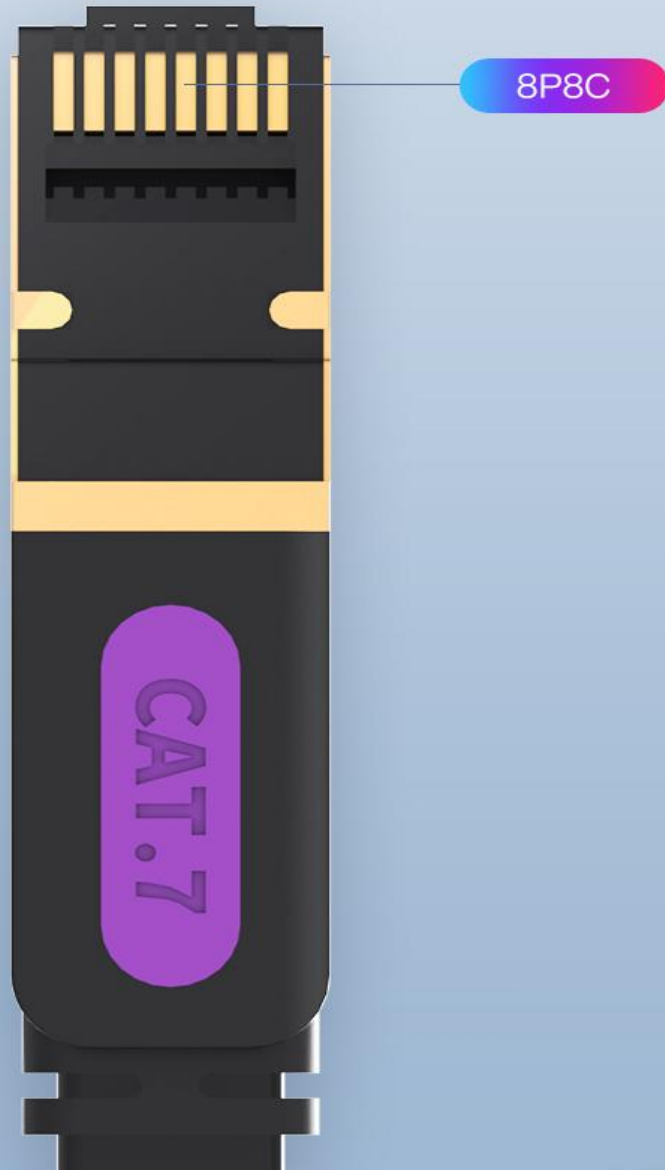

# *Cat 7 Ethernet Extension Cable*

Extend your existing ethernet connection

**10**

10Gbps  
transmission

**600**

Bandwidth up  
to 600 MHz

Pure  
copper core

Stable  
signal

# Unique Crystal Head

Gold-plated shield, ensure fast and stable transmission

Gold-plated shield

Lengthened size  
more convenient  
to plug

Material similar to steel  
high elasticity  
wear resistance

Easy to plug

# 8P8C Pure Copper Contact

Ensure seamless integration between core contacts  
for good transmission stability