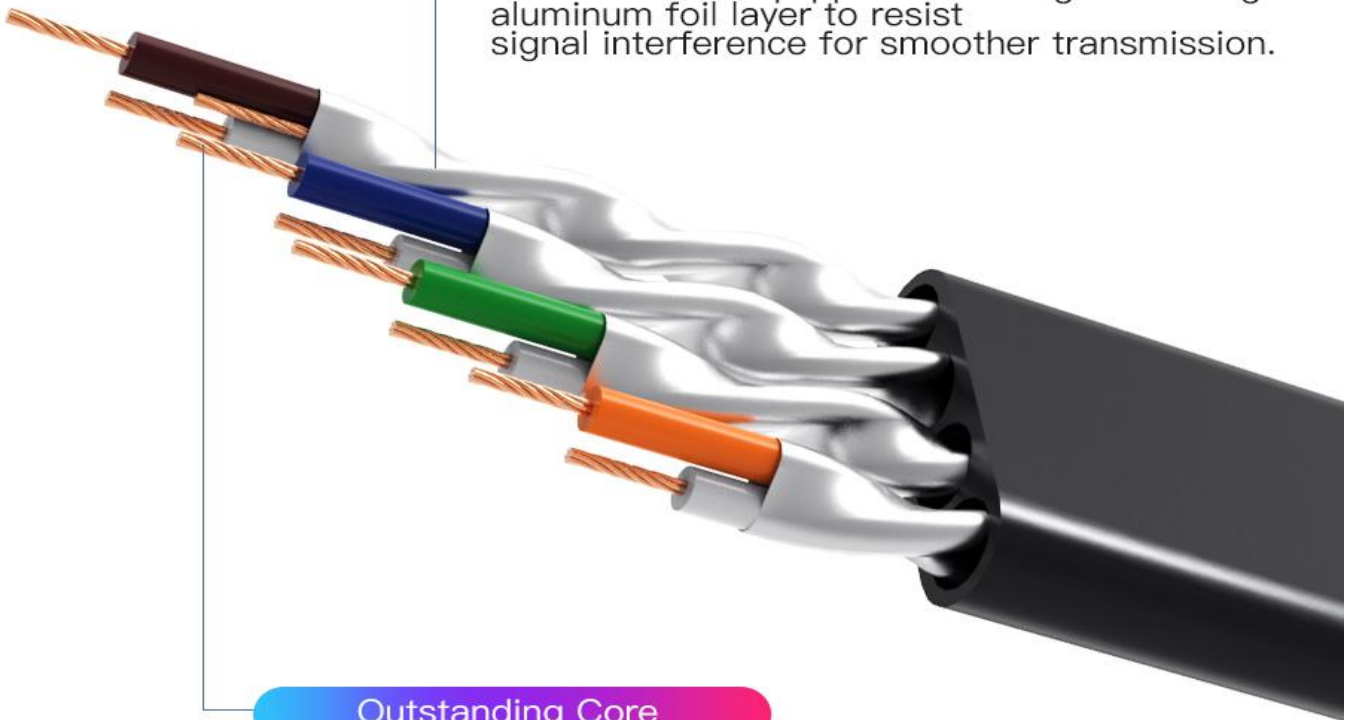

Pure Copper Core + Aluminum-foil-shielded

Aluminum-foil-shielded Wire

The interior is equipped with a high-covering aluminum foil layer to resist signal interference for smoother transmission.

Outstanding Core

Adopt 30AWG pure copper core to make the network cable meet the 10G network speed performance use the faster network speed, and enjoy the game online.