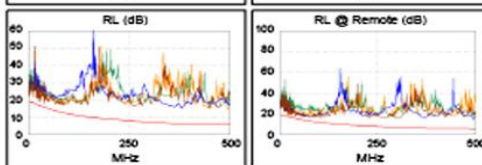

MAIN		SR	
	MAIN	SR	MAIN	SR
N/A				
Worst Pair	36-78	36-78	36-45	36-45
ACR-N (dB)	7.7	7.7	18.0	18.8
Freq. (MHz)	4.4	4.4	500.0	489.0
Limit (dB)	58.1	58.1	-23.2	-22.3
Worst Pair	36	36	36	36
PS ACR-N (dB)	8.5	8.9	15.1	16.8
Freq. (MHz)	4.4	4.4	500.0	494.0
Limit (dB)	55.6	55.6	-26.1	-25.6