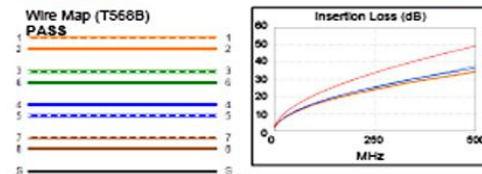

Cat 7 SFTP Ethernet Cable

CAT7 SFTP Ethernet Cable

Super Speed

10Gbps
Transmission rate

Gold-plated interface
Dual shielded

Faster surfing speed
More stable in game

Cat7 Achieve Higher Performance

	Transmission Rate	Bandwidth
CAT7	10Gbps	600MHz
CAT6	1Gbps	250MHz
CAT5E	100Mbps	155MHz

* All data are from Vention laboratory

Passed the FLUKE Test

Rigorous FLUKE testing standards, high quality, reliable

Cable ID: CAT7 S/FTP 7/0.12BC FUMAO Heise0.5m-2

Date / Time: 02/17/2020 12:28:42 PM
 Headroom 3.9 dB (NEXT 36-78)
 Test Limit: TIA Cat 6A Channel
 Cable Type: Cat 7 S/FTP
 NVP: 78.0%

Length (ft), Limit 328	[Pair 78]	336
Prop. Delay (ns), Limit 555	[Pair 45]	473
Delay Skew (ns), Limit 50	[Pair 45]	35
Resistance (ohms)	[Pair 45]	14.58
Insertion Loss Margin (dB)	[Pair 36]	11.5
Frequency (MHz)	[Pair 36]	500.0
Limit (dB)	[Pair 36]	49.3