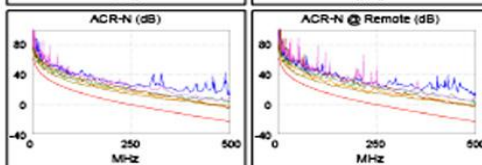

MAIN		SR	
	MAIN	SR	MAIN	SR
N/A				
Worst Pair	36-78	36-78	36-45	36-45
ACR-N (dB)	7.7	7.7	18.0	18.8
Freq. (MHz)	4.4	4.4	500.0	489.0
Limit (dB)	58.1	58.1	-23.2	-22.3
Worst Pair	36	36	36	36
PS ACR-N (dB)	8.5	8.9	15.1	16.8
Freq. (MHz)	4.4	4.4	500.0	494.0
Limit (dB)	55.6	55.6	-26.1	-25.6