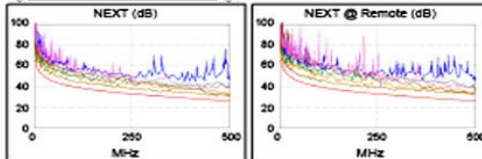

Length (ft), Limit 328	[Pair 78]	336
Prop. Delay (ns), Limit 555	[Pair 45]	473
Delay Skew (ns), Limit 50	[Pair 45]	35
Resistance (ohms)	[Pair 45]	14.58
Insertion Loss Margin (dB)	[Pair 36]	11.5
Frequency (MHz)	[Pair 36]	500.0
Limit (dB)	[Pair 36]	49.3

	Worst Case Margin		Worst Case Value	
	MAIN	SR	MAIN	SR
PASS				
Worst Pair	36-78	36-78	36-78	36-45
NEXT (dB)	3.9	4.4	4.6	6.2
Freq. (MHz)	320.0	286.0	500.0	489.0
Limit (dB)	31.3	32.1	28.1	26.4
Worst Pair	36	36	36	36
PS NEXT (dB)	3.6	5.0	3.6	5.2
Freq. (MHz)	500.0	299.0	500.0	491.0
Limit (dB)	23.2	28.8	23.2	23.4