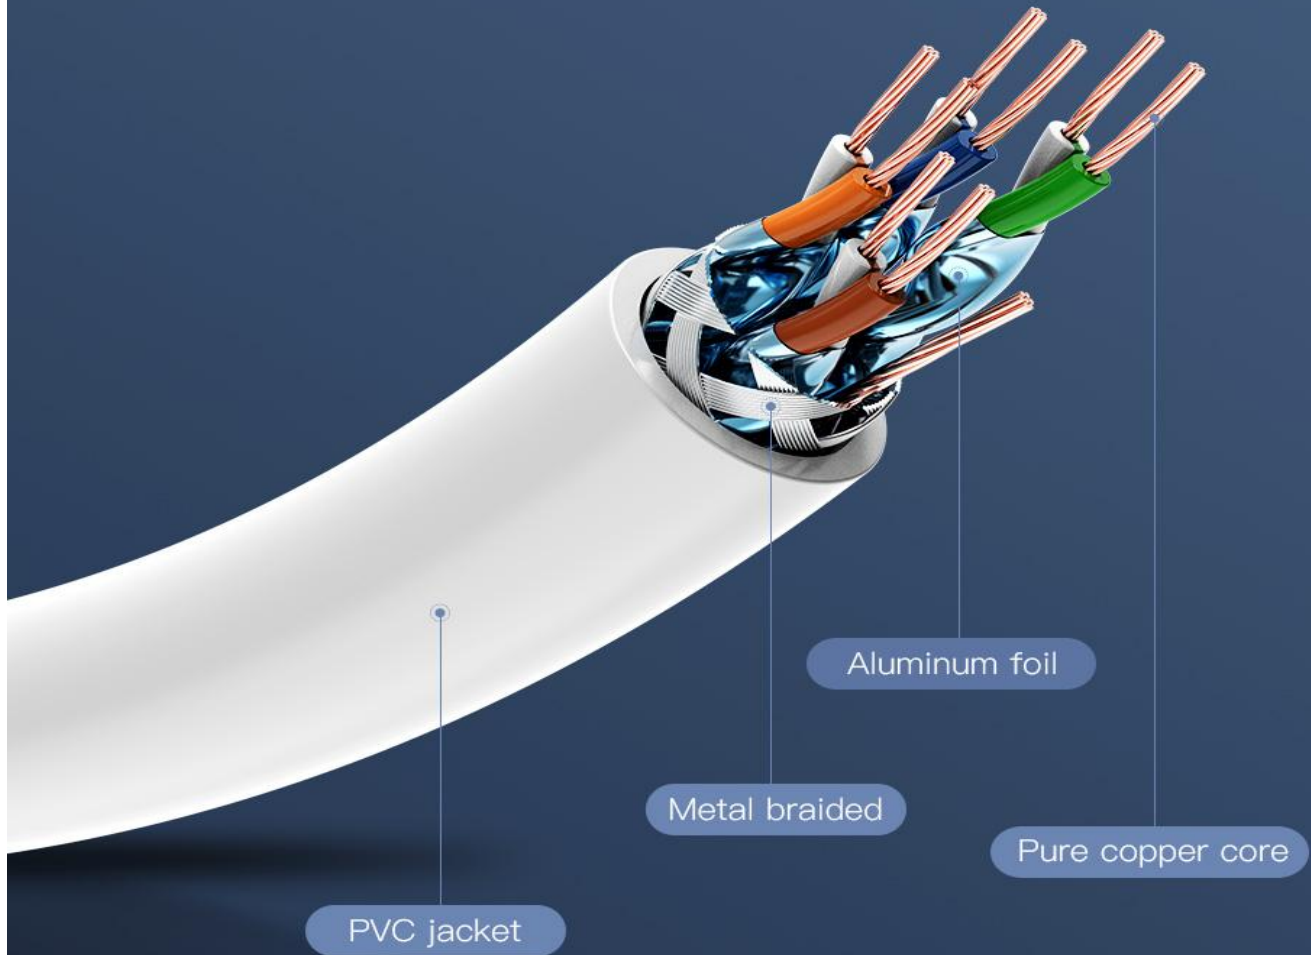

LinkWare™ PC Version 10.1

Project: DEFAULT

Untitled1

Enjoy Game and Film

Fast respond to network enviroment such as playing large games and watching HDTV

Metal Braided+Aluminum Foil

- ① Wrap a layer of aluminum foil per two cores to reduce the environmental magnetic field
- ② Metal braided mesh wrapping to reduce signal interference

Bold Pure Copper Wire Core

Twisted pairs resist external electromagnetic interference

Twisted structure

Gold-plated Metal RJ45 Plug

Gold-plated contacts

Enhanced ramp protector

Practical dust cover

Fireproof and Moistureproof