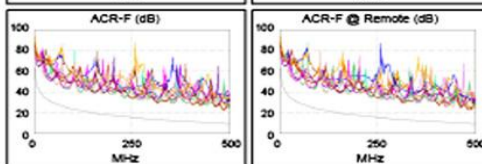

MAIN		SR	
	MAIN	SR	MAIN	SR
PASS				
Worst Pair	45-36	45-36	45-36	45-36
ACR-F (dB)	12.6	12.8	12.6	12.8
Freq. (MHz)	484.0	486.0	484.0	486.0
Limit (dB)	9.6	9.5	9.6	9.5
Worst Pair	36	36	36	36
PS ACR-F (dB)	14.5	13.9	14.8	13.9
Freq. (MHz)	482.0	486.0	500.0	486.0
Limit (dB)	6.6	6.5	6.3	6.5