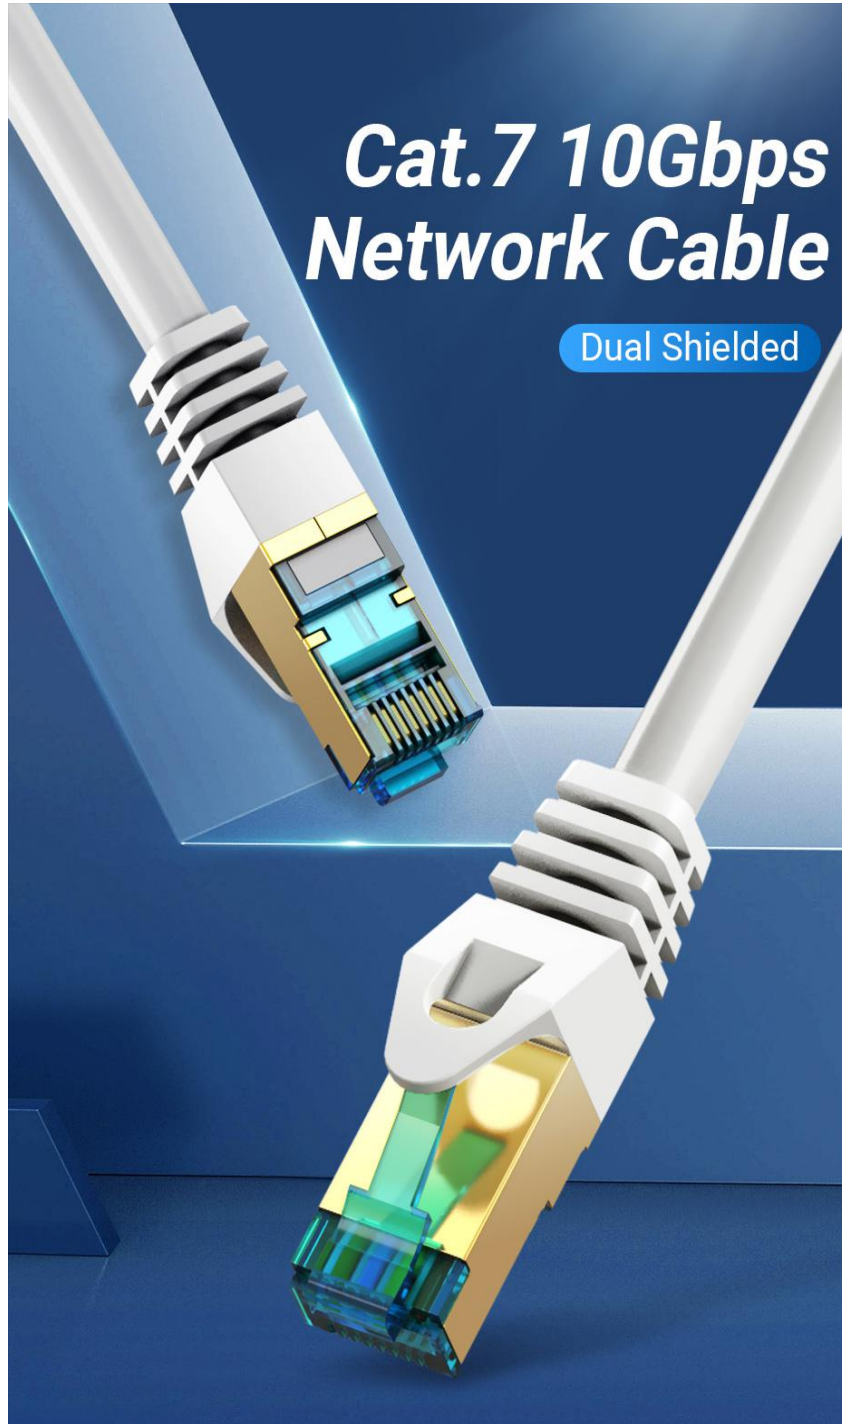

Cat.7 SSTP Patch Cable

Super Speed of Cat.7 Network Cable

	Transmission Rate	Bandwidth
Cat.7	10Gbps	600MHz
Cat.6	1Gbps	250MHz
Cat.5E	100Mbps	155MHz

Note:All data are from Vention Lab.

Enjoy Game and Film

Fast respond to network enviroment such as playing large games and watching HDTV

Pure Copper Core Twisted Structure

Twisted copper core protects cable from external electro-magnetic interference to enhance signal stability

Twisted structure

Metal Shielded Crystal Head

Trigeminal chip gold-plated contacts