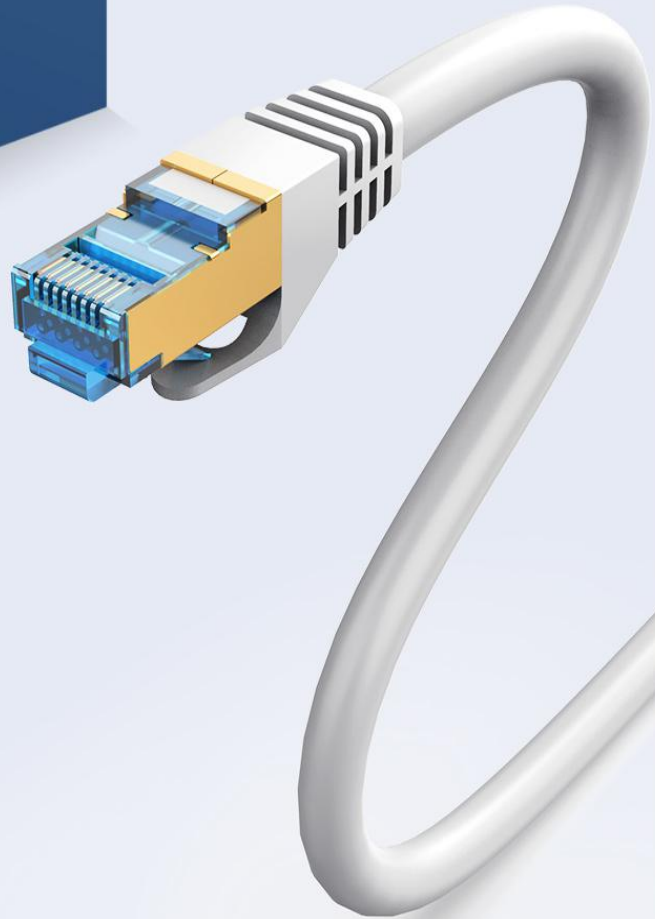

Metal Weaving+Aluminum Foil

- ① Aluminum foil on each two cores to form four pairs of aluminum foil package precision anti-interference with shielding protection
- ② Woven mesh is densely wrapped in mesh, with shielding protection

Pure Copper Core Twisted Structure

Twisted copper core protects cable from external electro-magnetic interference to enhance signal stability

Twisted structure

Metal Shielded Crystal Head

Trigeminal chip gold-plated contacts

Metal shell wrapping
anti-interference
and pluggable

Pure copper
plated contacts
stable signal

Widened
compression piece
easy to use

Durable Anti-folding Tail Design

Ted injection molding process, high-tough mesh tail
non-slip, wear-resistant

Hotel

Product Parameters

Brand: Vention

Shield Shell: Gold-plated Iron Shell

Name: Cat.7 SFTP Patch Cable

Shielding: Aluminum Foil + Braid

Model: ICE

Jacket: PVC