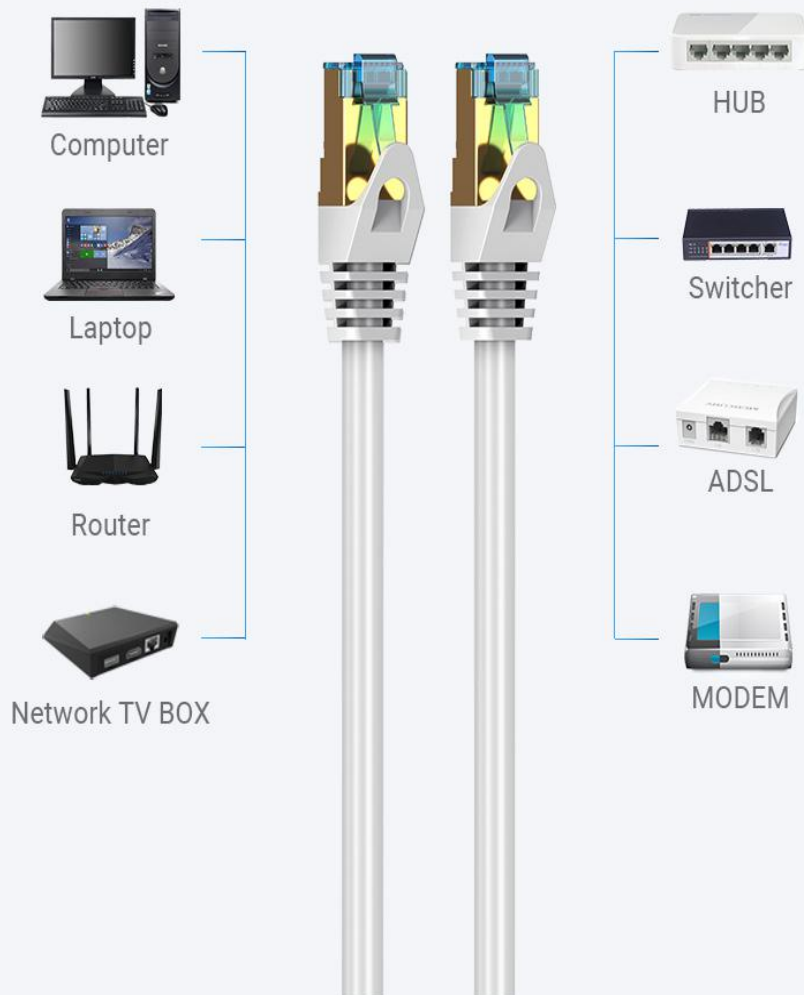

Pure Copper Core Twisted Structure

Twisted copper core protects cable from external electro-magnetic interference to enhance signal stability

Twisted structure

Metal Shielded Crystal Head

Trigeminal chip gold-plated contacts

Metal shell wrapping
anti-interference
and pluggable

Pure copper
plated contacts
stable signal

Widened
compression piece
easy to use

Durable Anti-folding Tail Design

Ted injection molding process, high-tough mesh tail
non-slip, wear-resistant

Soft PVC Fireproof and Moistureproof

Soft PVC material , durable to use

Wide Applicability

Compatible with RJ45 network port

Applicable Scene

Office

Home

Net Bar

Hotel

Product Parameters

Brand: Vention

Shield Shell: Gold-plated Iron Shell

Name: Cat.7 SFTP Patch Cable

Shielding: Aluminum Foil + Braid

Model: ICE

Jacket: PVC