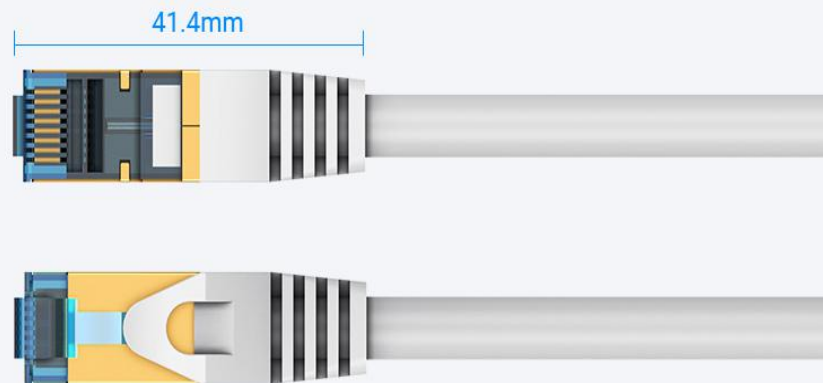

Product Parameters

Brand: Vention

Shield Shell: Gold-plated Iron Shell

Name: Cat.7 SFTP Patch Cable

Shielding: Aluminum Foil + Braid

Model: ICE

Jacket: PVC

Color: Gray

AWG: 26AWG

Interface: RJ45

OD: 6.0mm

Version: Cat.7

Length: 0.75-20m

Body Technics: PC

Warranty: 1 Year

Conductor: Pure Copper

Packing: PE Bag/Kraft Box

Connector Chips Technics: Three-pronged Gold-plated 3U Chip

Note: All data are from Vention Lab.
Sizes above are manually measured. There might be slight tolerance.