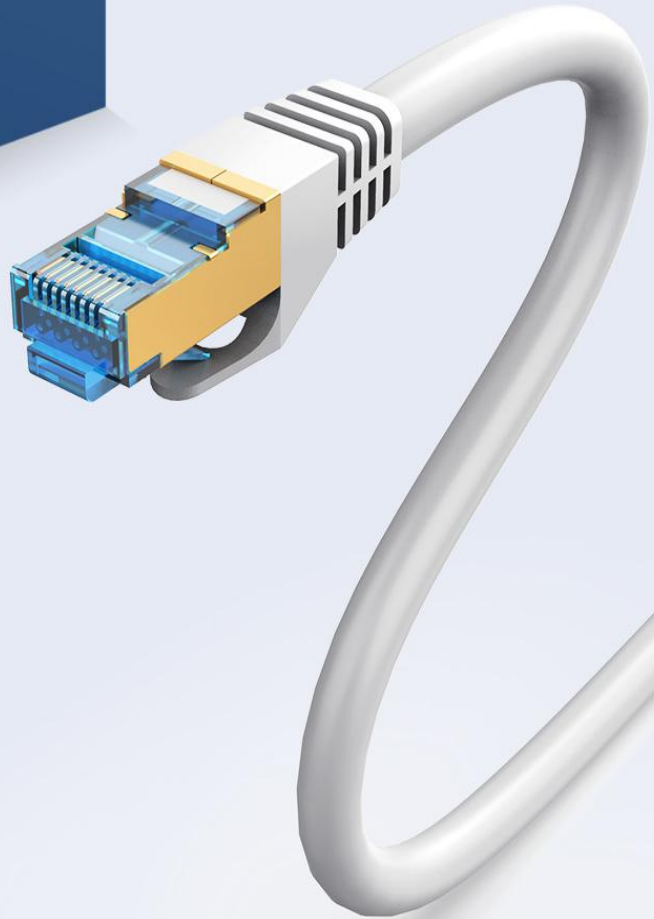

Metal Weaving+Aluminum Foil

- ① Aluminum foil on each two cores to form four pairs of aluminum foil package precision anti-interference with shielding protection
- ② Woven mesh is densely wrapped in mesh, with shielding protection

Pure Copper Core Twisted Structure

Twisted copper core protects cable from external electro-magnetic interference to enhance signal stability

Twisted structure

Metal Shielded Crystal Head

Trigeminal chip gold-plated contacts

Metal shell wrapping
anti-interference
and pluggable

Pure copper
plated contacts
stable signal

Widened
compression piece
easy to use

Durable Anti-folding Tail Design

Ted injection molding process, high-tough mesh tail
non-slip, wear-resistant

Hotel

Product Parameters

Brand: Vention	Shield Shell: Gold-plated Iron Shell
Name: Cat.7 SFTP Patch Cable	Shielding: Aluminum Foil + Braid
Model: ICE	Jacket: PVC
Color: Gray	AWG: 26AWG
Interface: RJ45	OD: 6.0mm
Version: Cat.7	Length: 0.75-20m
Body Technics: PC	Warranty: 1 Year
Conductor: Pure Copper	Packing: PE Bag/Kraftt Box
Connector Chips Technics: Three-pronged Gold-plated 3U Chip	