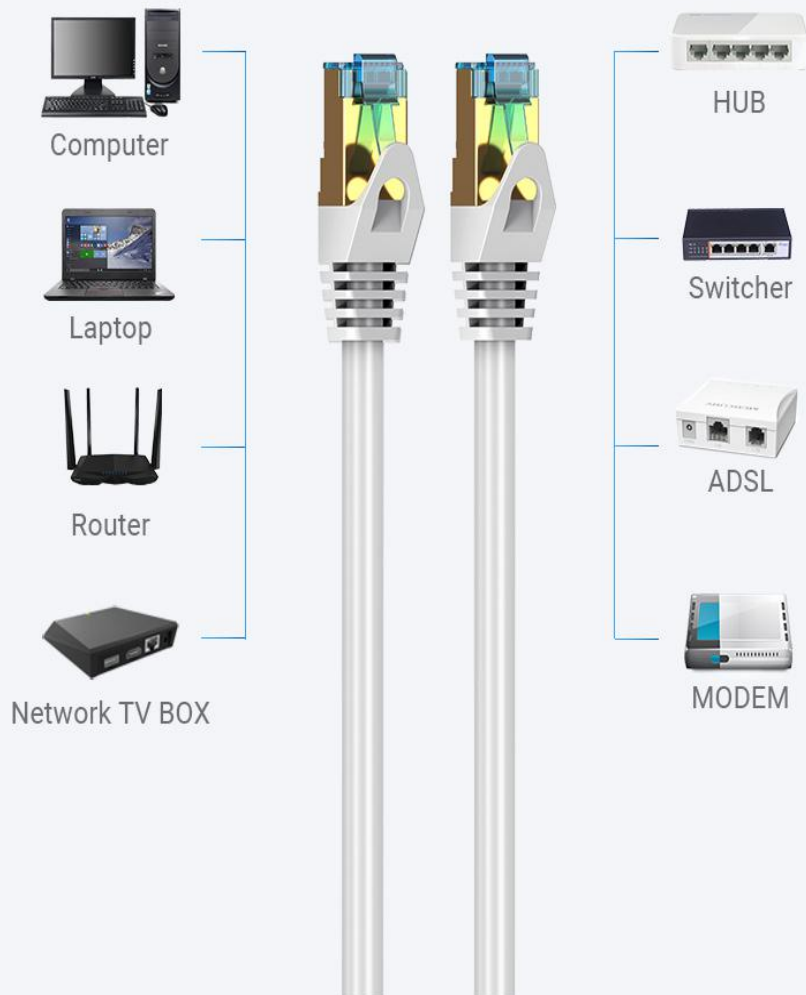

Pure Copper Core Twisted Structure

Twisted copper core protects cable from external electro-magnetic interference to enhance signal stability

Twisted structure

Metal Shielded Crystal Head

Trigeminal chip gold-plated contacts

Metal shell wrapping
anti-interference
and pluggable

Pure copper
plated contacts
stable signal

Widened
compression piece
easy to use

Durable Anti-folding Tail Design

Ted injection molding process, high-tough mesh tail
non-slip, wear-resistant

Soft PVC Fireproof and Moistureproof

Soft PVC material , durable to use

Wide Applicability

Compatible with RJ45 network port

Applicable Scene

Office

Home

Net Bar

Hotel

Product Parameters

Brand: Vention	Shield Shell: Gold-plated Iron Shell
Name: Cat.7 SFTP Patch Cable	Shielding: Aluminum Foil + Braid
Model: ICE	Jacket: PVC
Color: Gray	AWG: 26AWG
Interface: RJ45	OD: 6.0mm
Version: Cat.7	Length: 0.75-20m
Body Technics: PC	Warranty: 1 Year
Conductor: Pure Copper	Packing: PE Bag/Kraftt Box
Connector Chips Technics: Three-pronged Gold-plated 3U Chip	