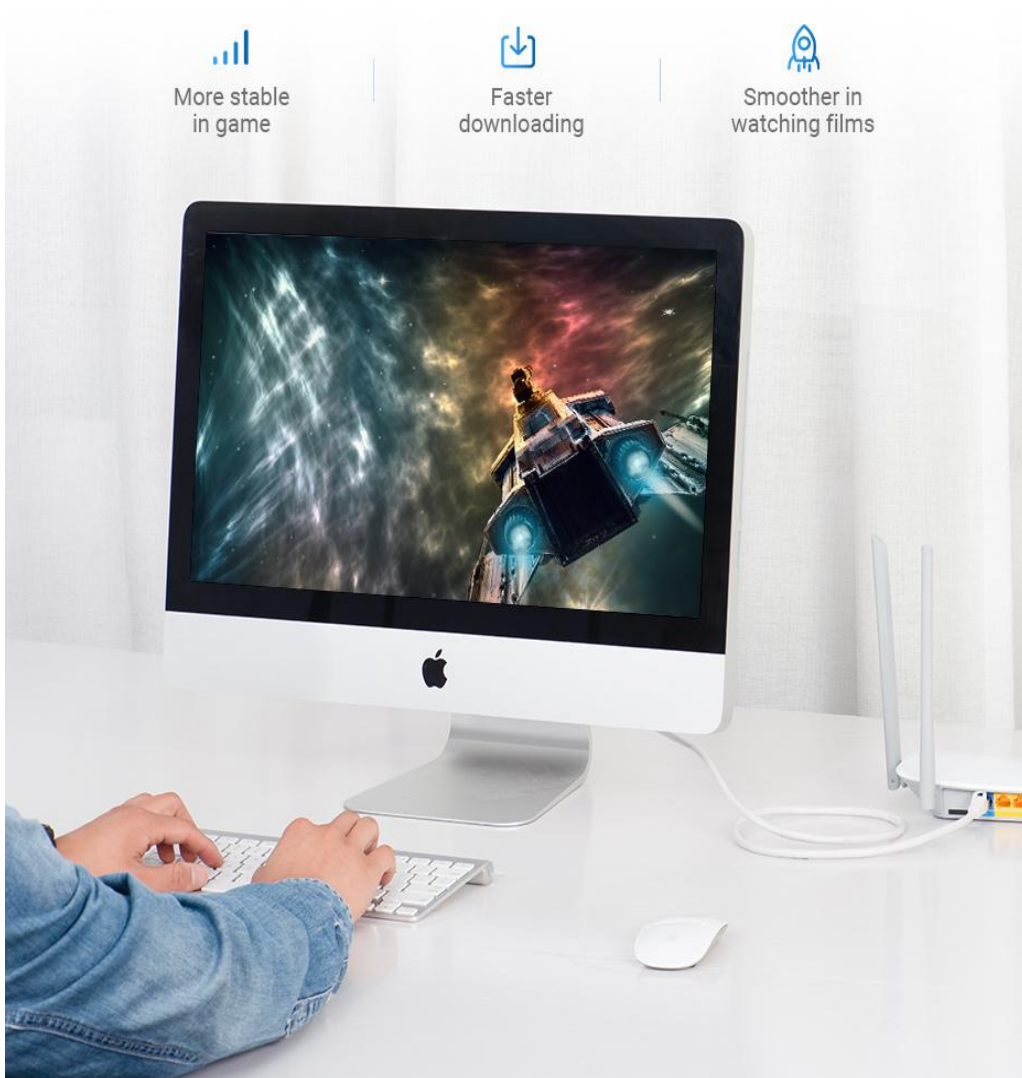

Cat.7 SSTP Patch Cable

Super Speed of Cat.7 Network Cable

	Transmission Rate	Bandwidth
Cat.7	10Gbps	600MHz
Cat.6	1Gbps	250MHz
Cat.5E	100Mbps	155MHz

Note:All data are from Vention Lab.

Enjoy Game and Film

Fast respond to network enviroment such as playing large games and watching HDTV