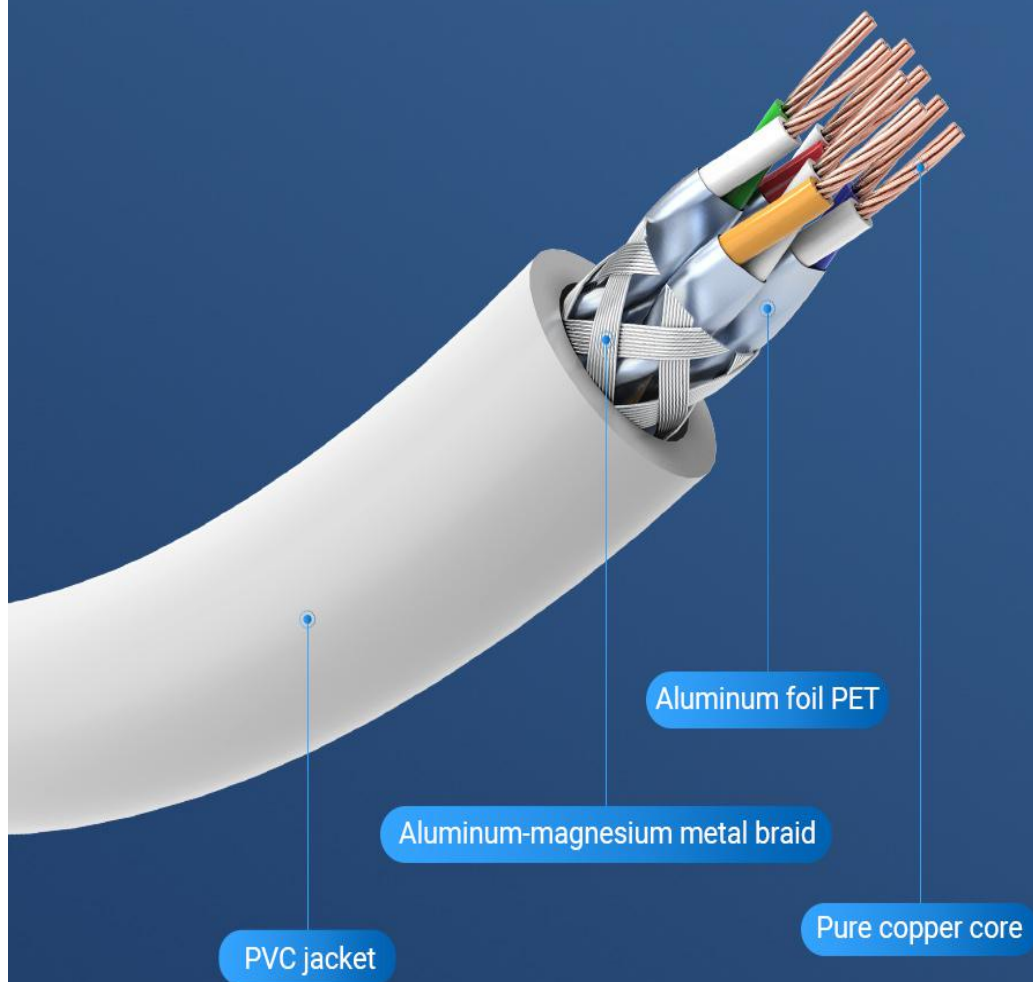

**Cat.7 SSTP Patch Cable**

# Metal Weaving+Aluminum Foil

- ① Aluminum foil on each two cores to form four pairs of aluminum foil package precision anti-interference with shielding protection
- ② Woven mesh is densely wrapped in mesh, with shielding protection

# Pure Copper Core Twisted Structure

Twisted copper core protects cable from external electro-magnetic interference to enhance signal stability

Twisted structure

# Metal Shielded Crystal Head

Trigeminal chip gold-plated contacts

Metal shell wrapping  
anti-interference  
and pluggable

Pure copper  
plated contacts  
stable signal

Widened  
compression piece  
easy to use