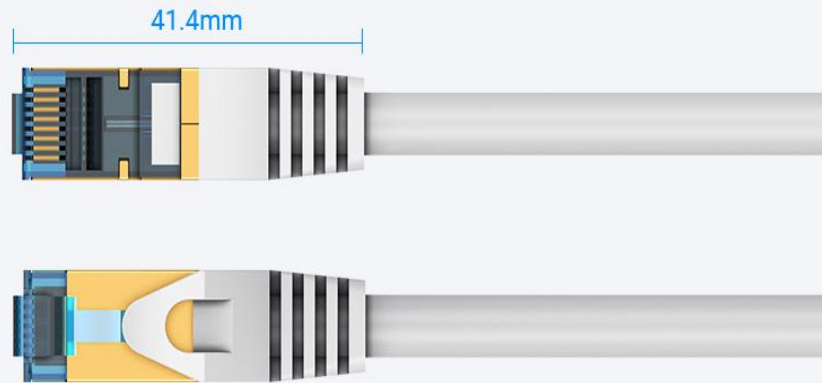

# Product Parameters

<b>Brand:</b> Vention	<b>Shield Shell:</b> Gold-plated Iron Shell
<b>Name:</b> Cat.7 SFTP Patch Cable	<b>Shielding:</b> Aluminum Foil + Braid
<b>Model:</b> ICE	<b>Jacket:</b> PVC
<b>Color:</b> Gray	<b>AWG:</b> 26AWG
<b>Interface:</b> RJ45	<b>OD:</b> 6.0mm
<b>Version:</b> Cat.7	<b>Length:</b> 0.75-20m
<b>Body Technics:</b> PC	<b>Warranty:</b> 1 Year
<b>Conductor:</b> Pure Copper	<b>Packing:</b> PE Bag/Kraftt Box
<b>Connector Chips Technics:</b> Three-pronged Gold-plated 3U Chip	

Note: All data are from Vention Lab.  
Sizes above are manually measured. There might be slight tolerance.

Length	Art.No.	EAN Code
0.75m	ICEHE	6922794743823
1m	ICEHF	6922794743830
1.5m	ICEHG	6922794743847
2m	ICEHH	6922794743854
3m	ICEHI	6922794743861
5m	ICEHJ	6922794743878
10m	ICEHL	6922794743885
15m	ICEHN	6922794743892
20m	ICEHQ	6922794743908