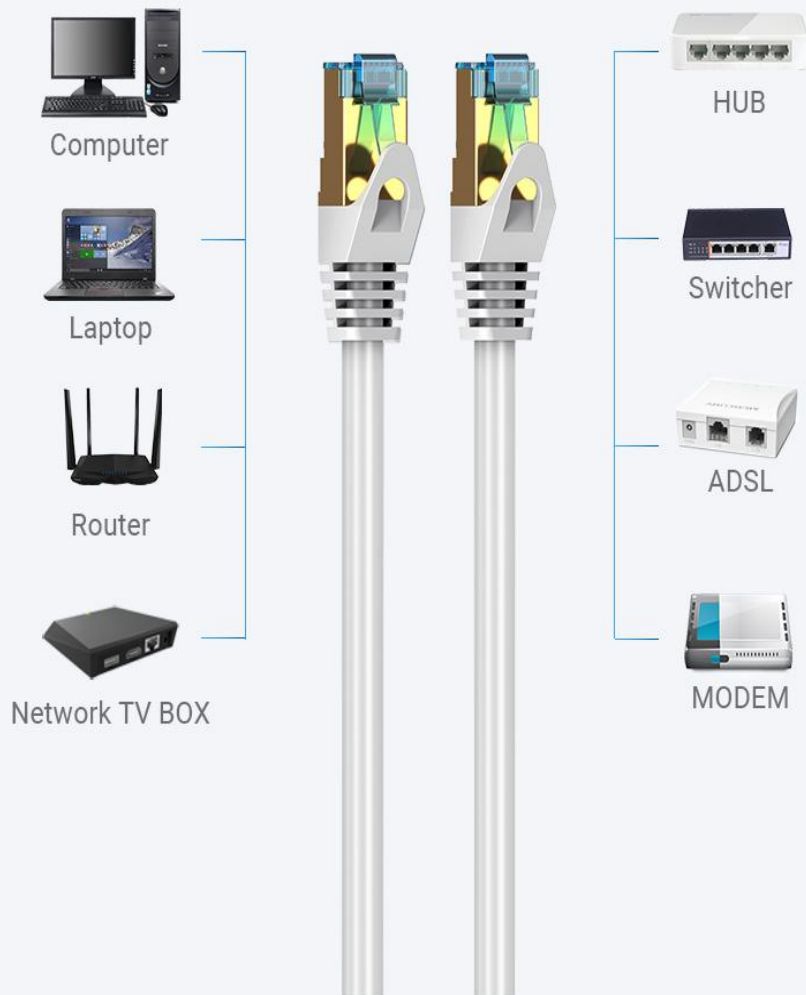

# Pure Copper Core Twisted Structure

Twisted copper core protects cable from external electro-magnetic interference to enhance signal stability

Twisted structure

# Wide Applicability

Compatible with RJ45 network port