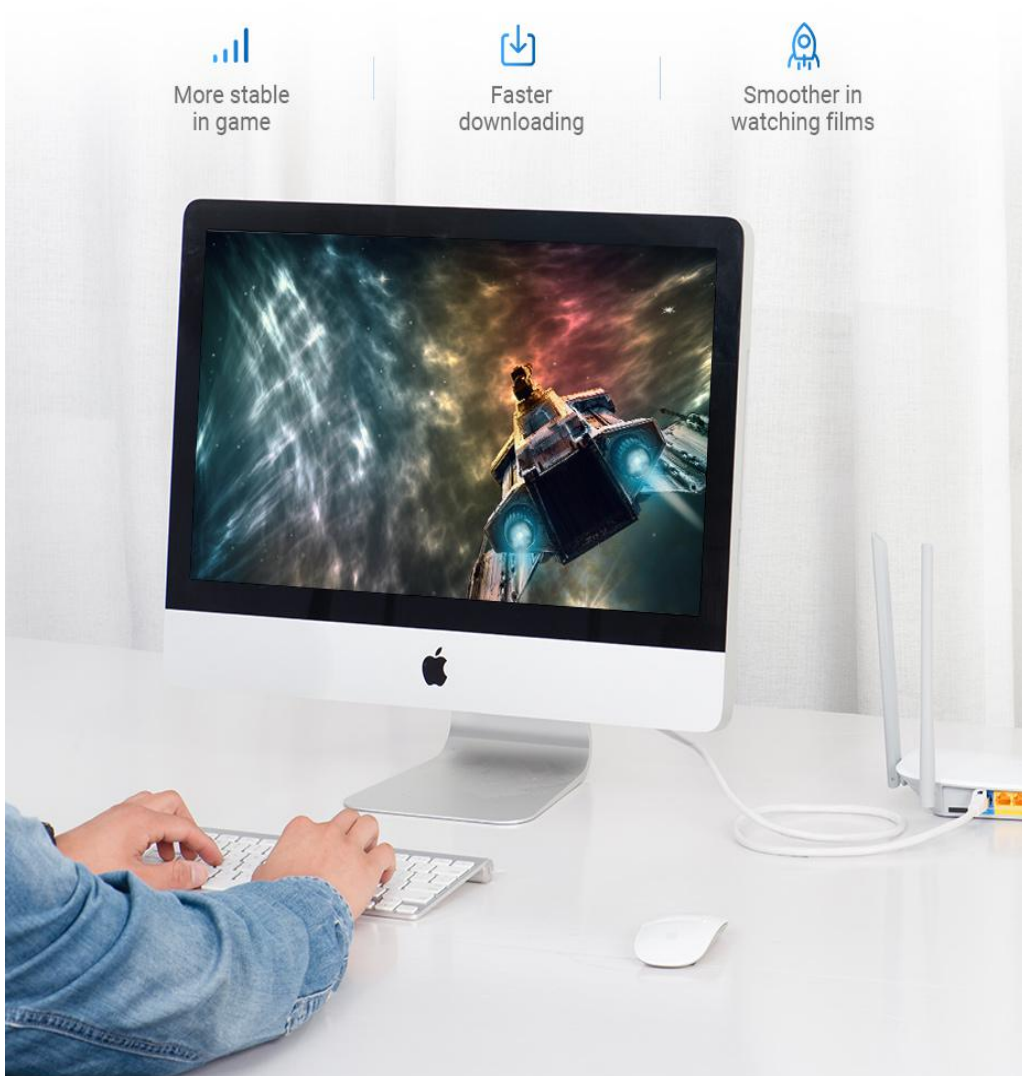

Cat.7 SSTP Patch Cable

Super Speed of Cat.7 Network Cable

	Transmission Rate	Bandwidth
Cat.7	10Gbps	600MHz
Cat.6	1Gbps	250MHz
Cat.5E	100Mbps	155MHz

Note:All data are from Vention Lab.

Enjoy Game and Film

Fast respond to network enviroment such as playing large games and watching HDTV