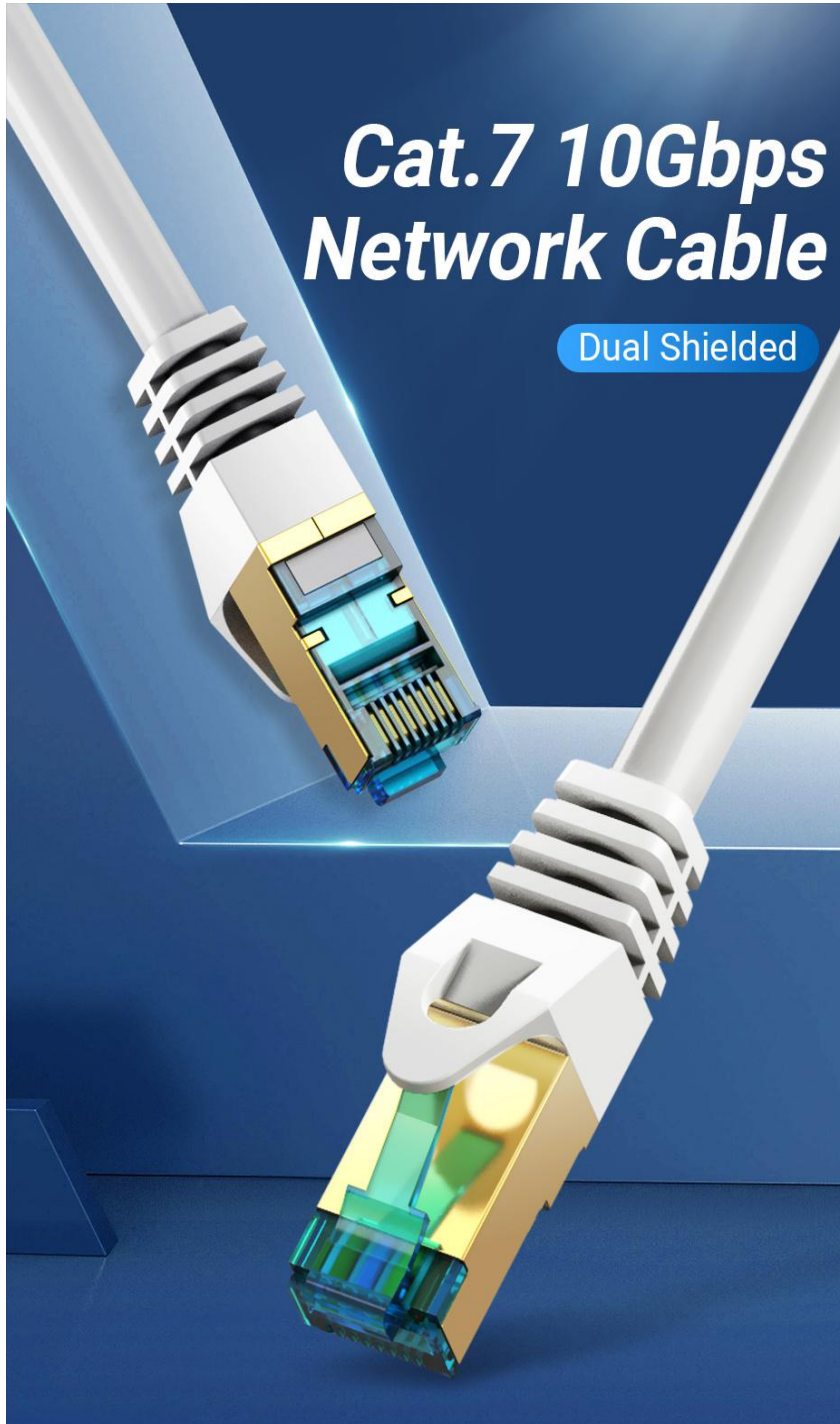

Cat.7 SSTP Patch Cable

Super Speed of Cat.7 Network Cable

	Transmission Rate	Bandwidth
Cat.7	10Gbps	600MHz
Cat.6	1Gbps	250MHz
Cat.5E	100Mbps	155MHz

Note:All data are from Vention Lab.

Enjoy Game and Film

Fast respond to network enviroment such as playing large games and watching HDTV

Pure Copper Core Twisted Structure

Twisted copper core protects cable from external electro-magnetic interference to enhance signal stability

Twisted structure

Metal Shielded Crystal Head

Trigeminal chip gold-plated contacts